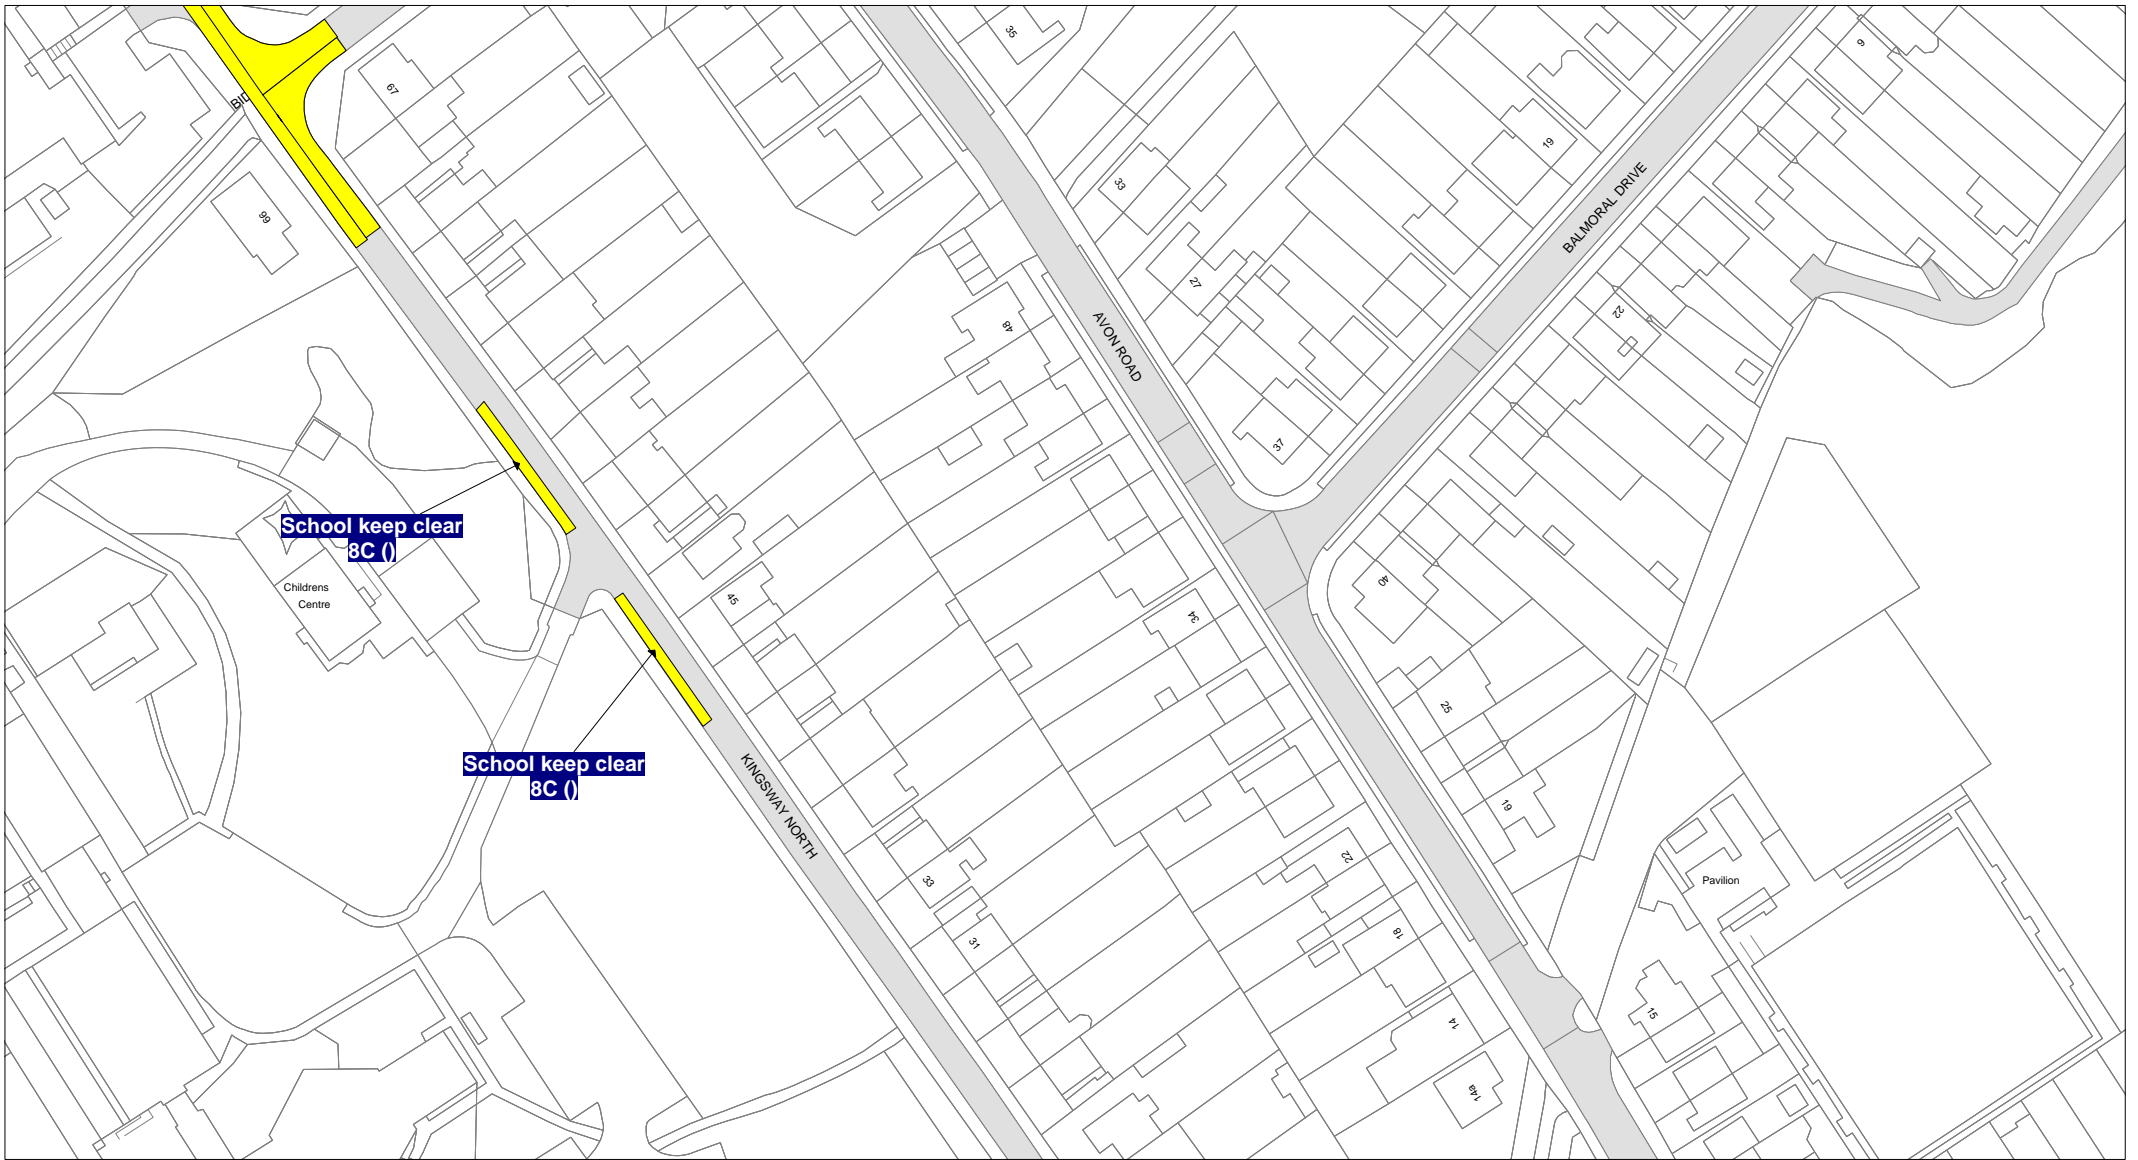

Tile Ref: JB87

© Crown copyright. All rights reserved
Leicestershire County Council
Licence No. 100019271 2019

SCALE	1 : 1250
DATE	27/03/2019
DRAWING No.	
DRAWN BY