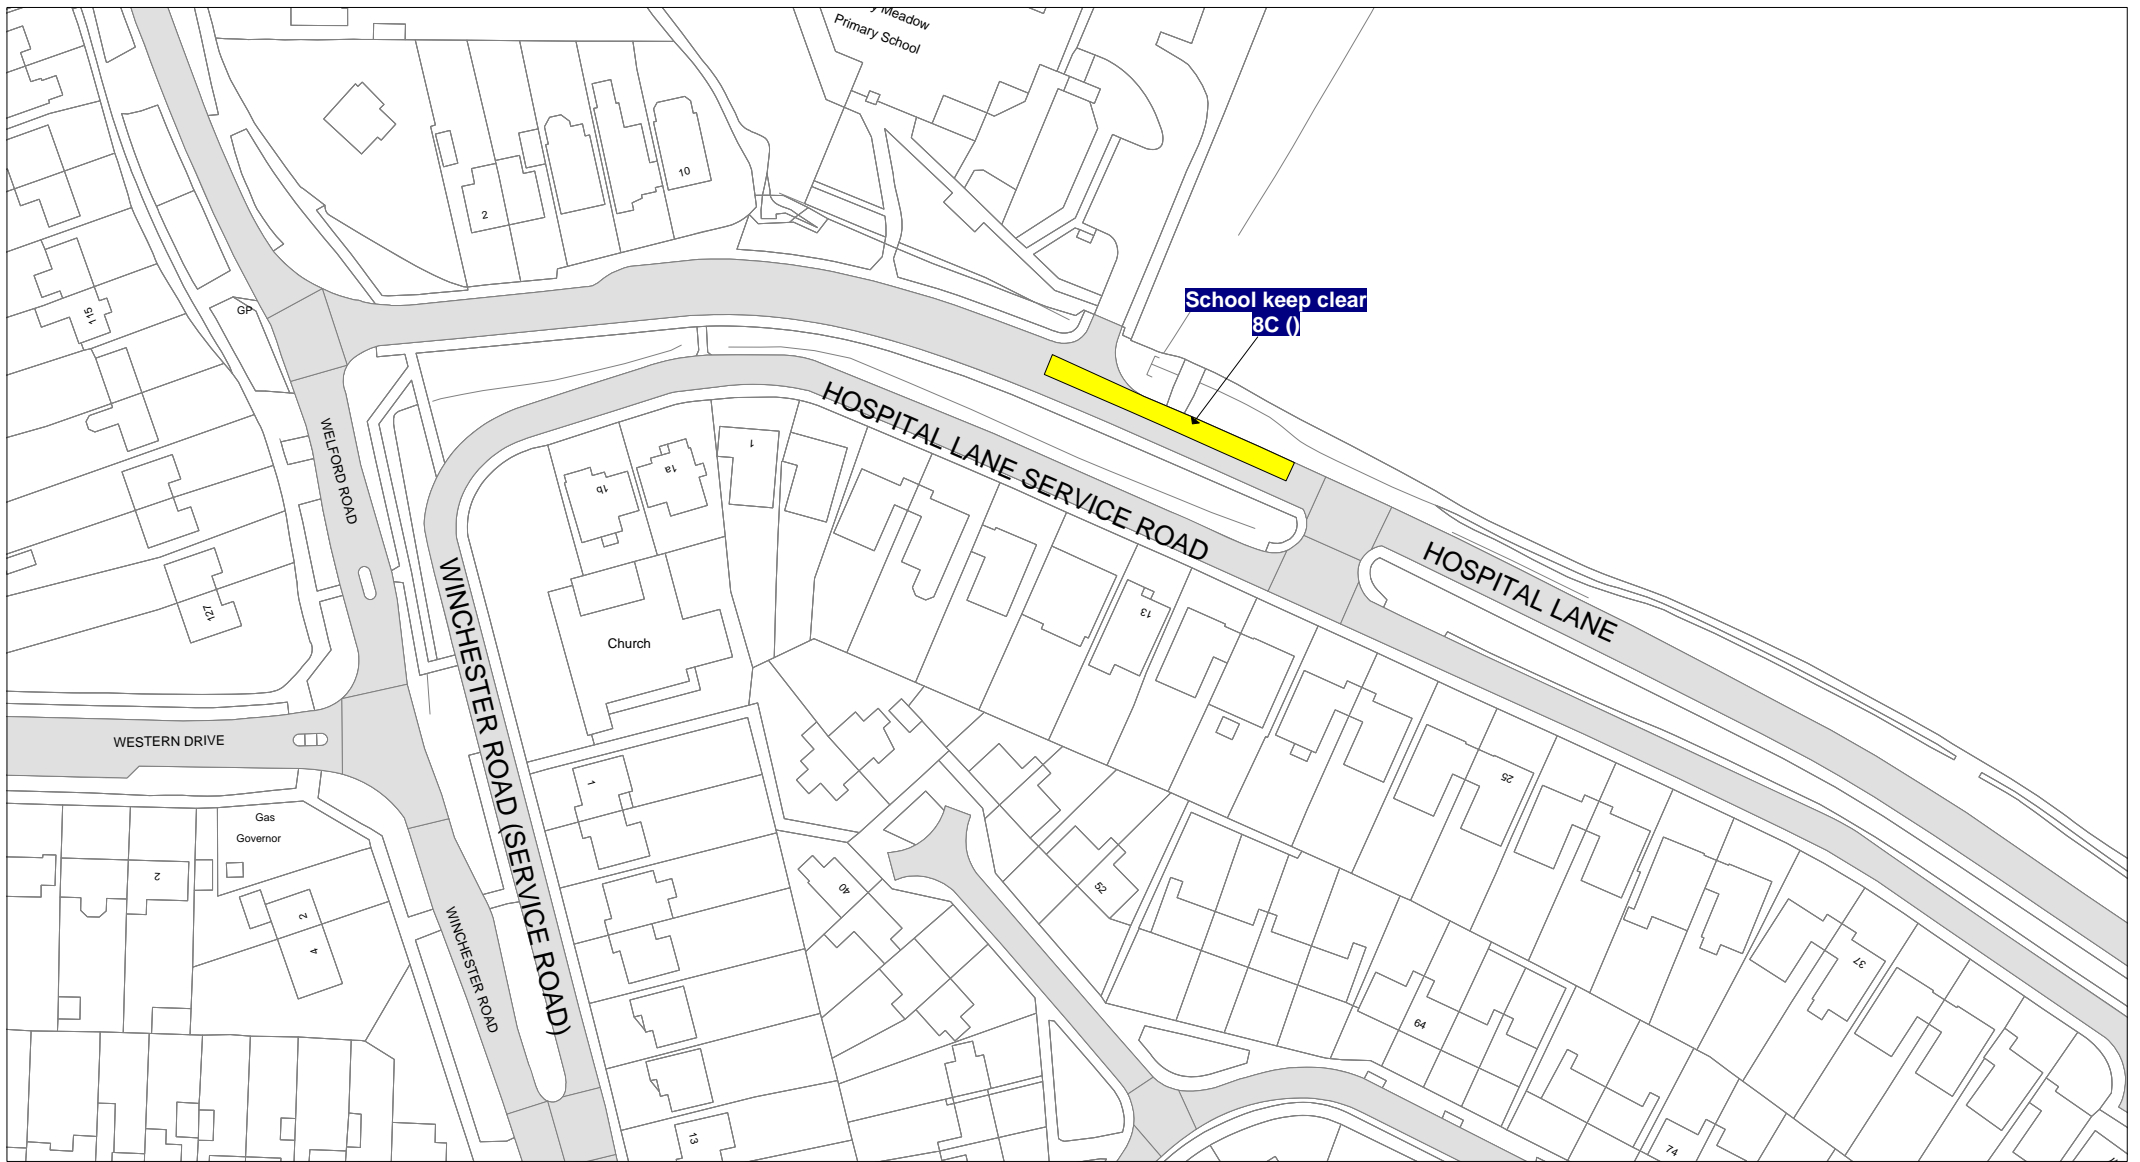

Tile Ref: KD92

© Crown copyright. All rights reserved
Leicestershire County Council
Licence No. 100019271 2019

SCALE	1 : 1250
DATE	27/03/2019
DRAWING No.	
DRAWN BY