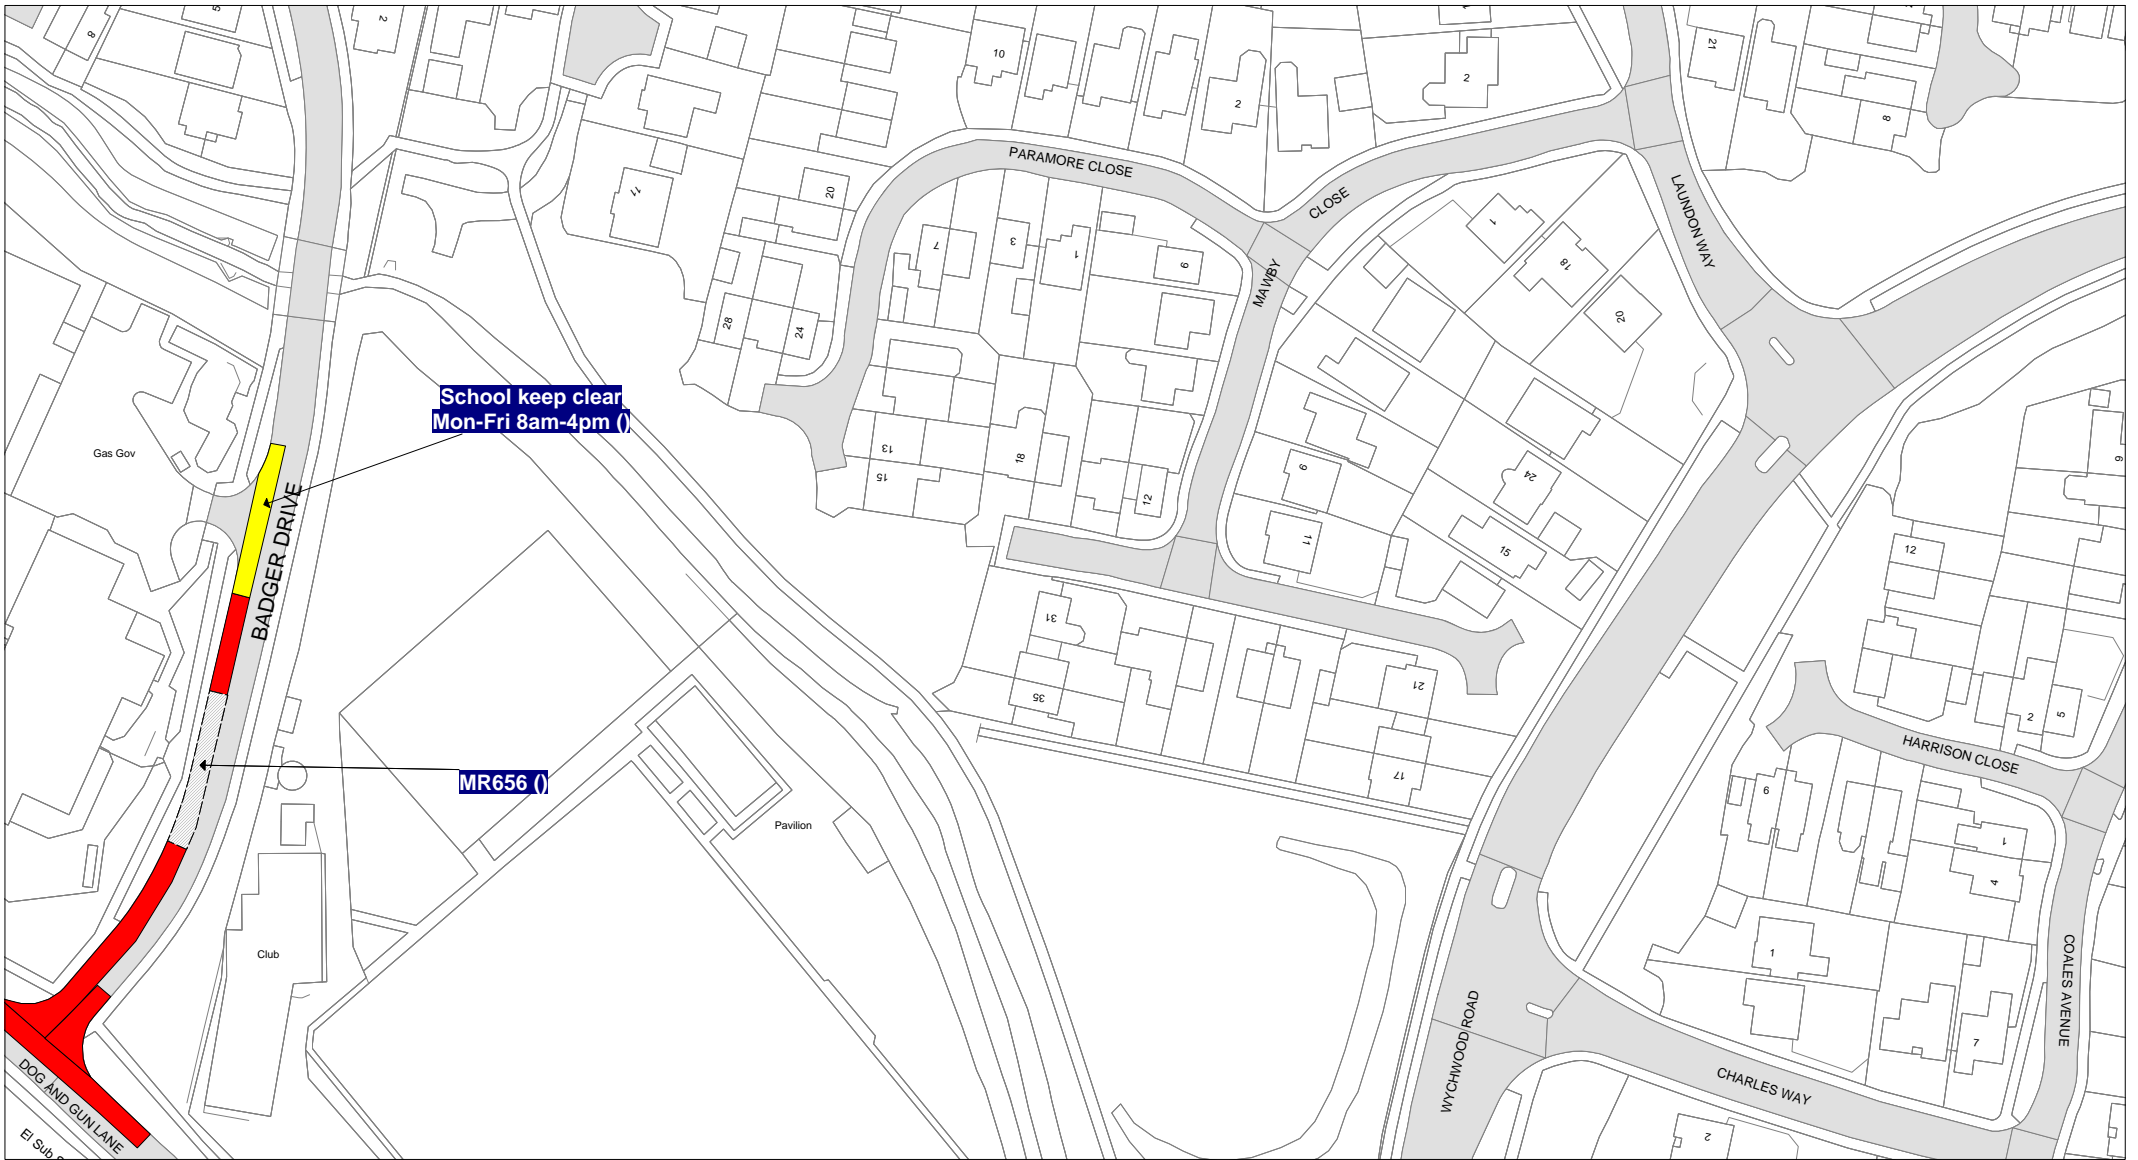

Tile Ref: KI89

© Crown copyright. All rights reserved
Leicestershire County Council
Licence No. 100019271 2019

SCALE	1 : 1250
DATE	27/03/2019
DRAWING No.	
DRAWN BY