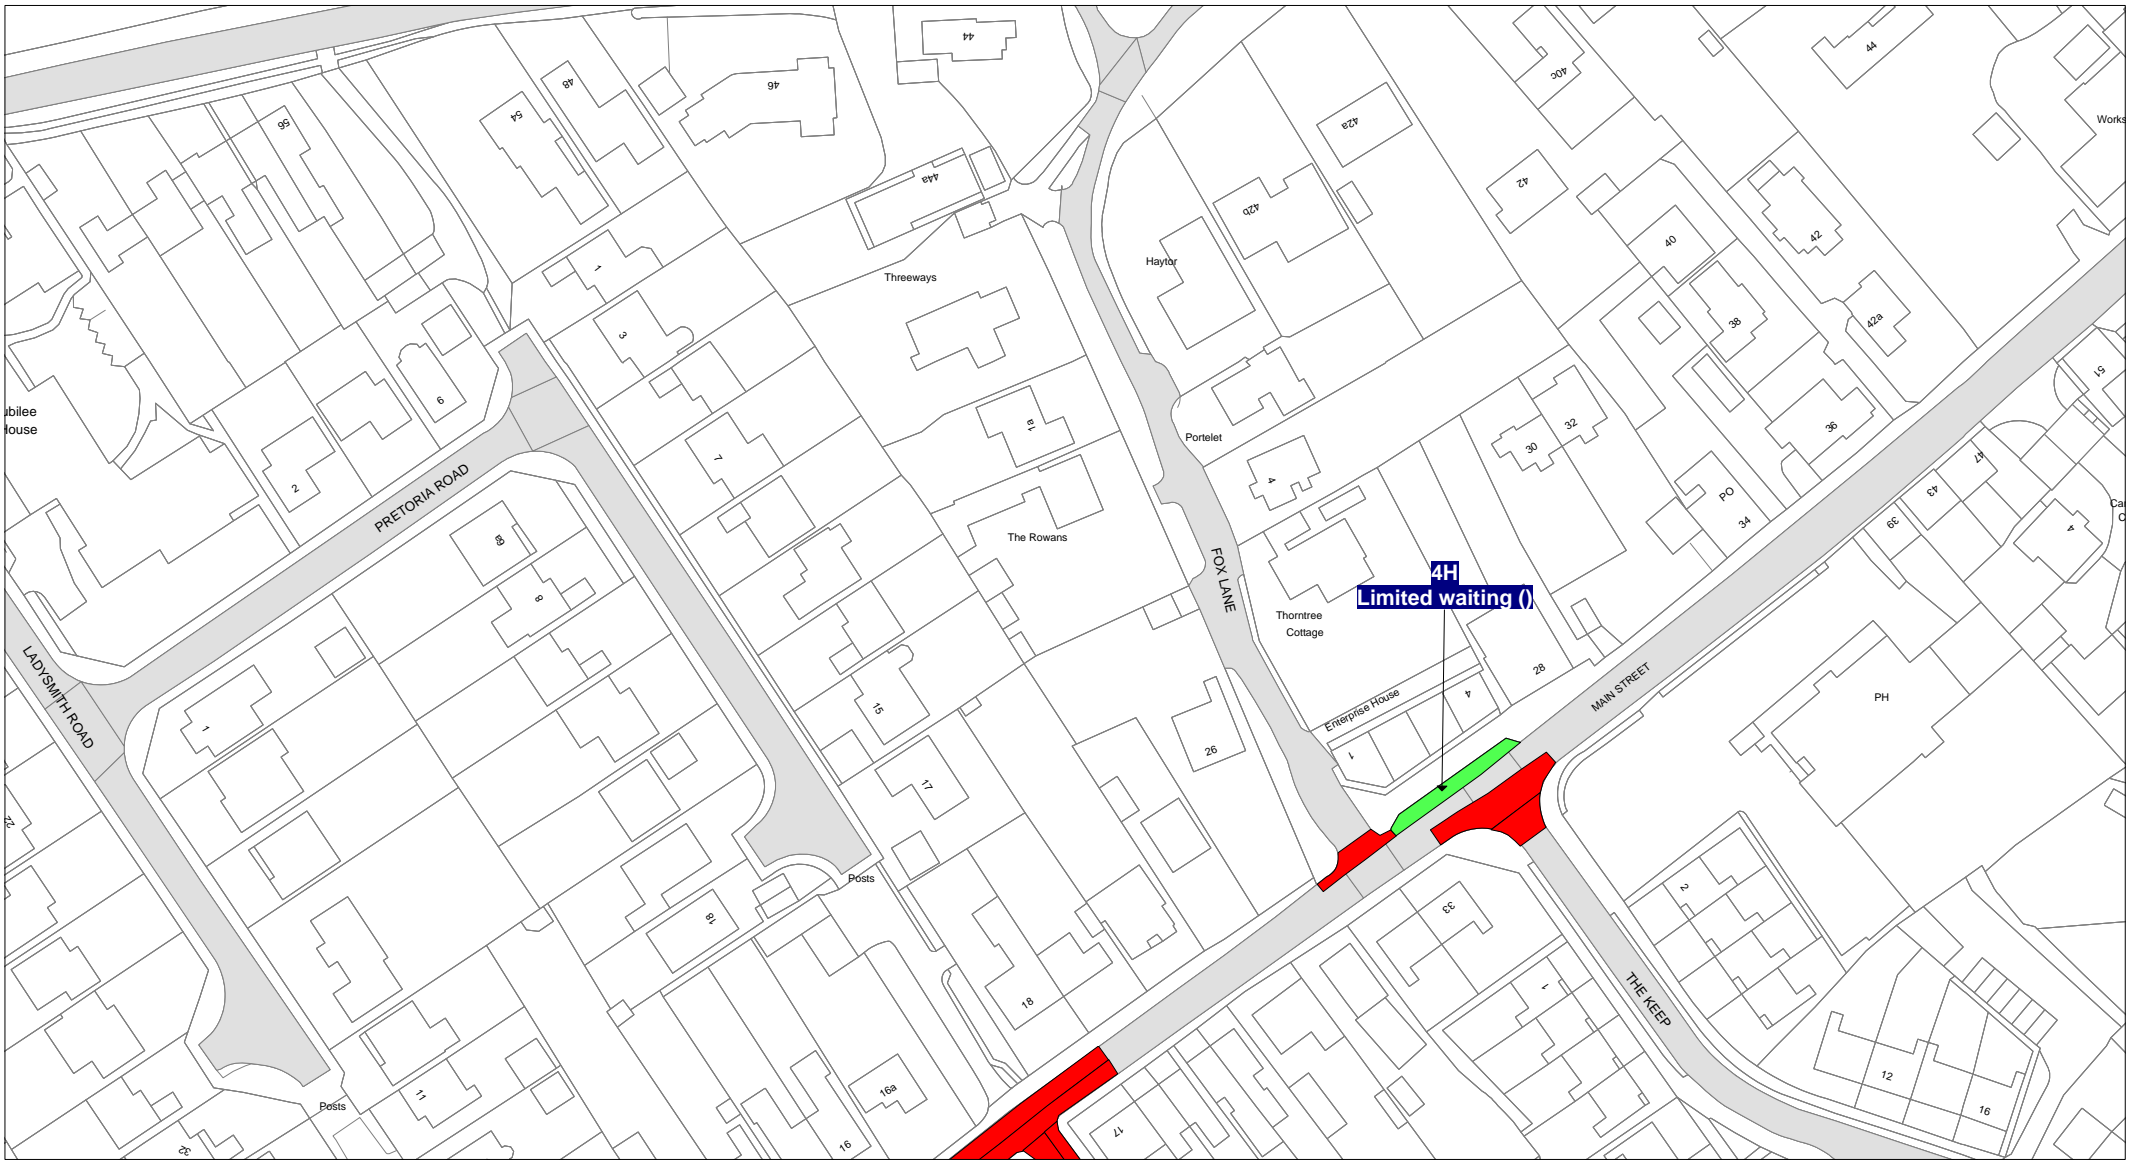

**Leicestershire
County Council**

Tile Ref: IR77

© Crown copyright. All rights reserved
Leicestershire County Council
Licence No. 100019271 2019

SCALE	1 : 1250
DATE	30/01/2019
DRAWING No.	
DRAWN BY