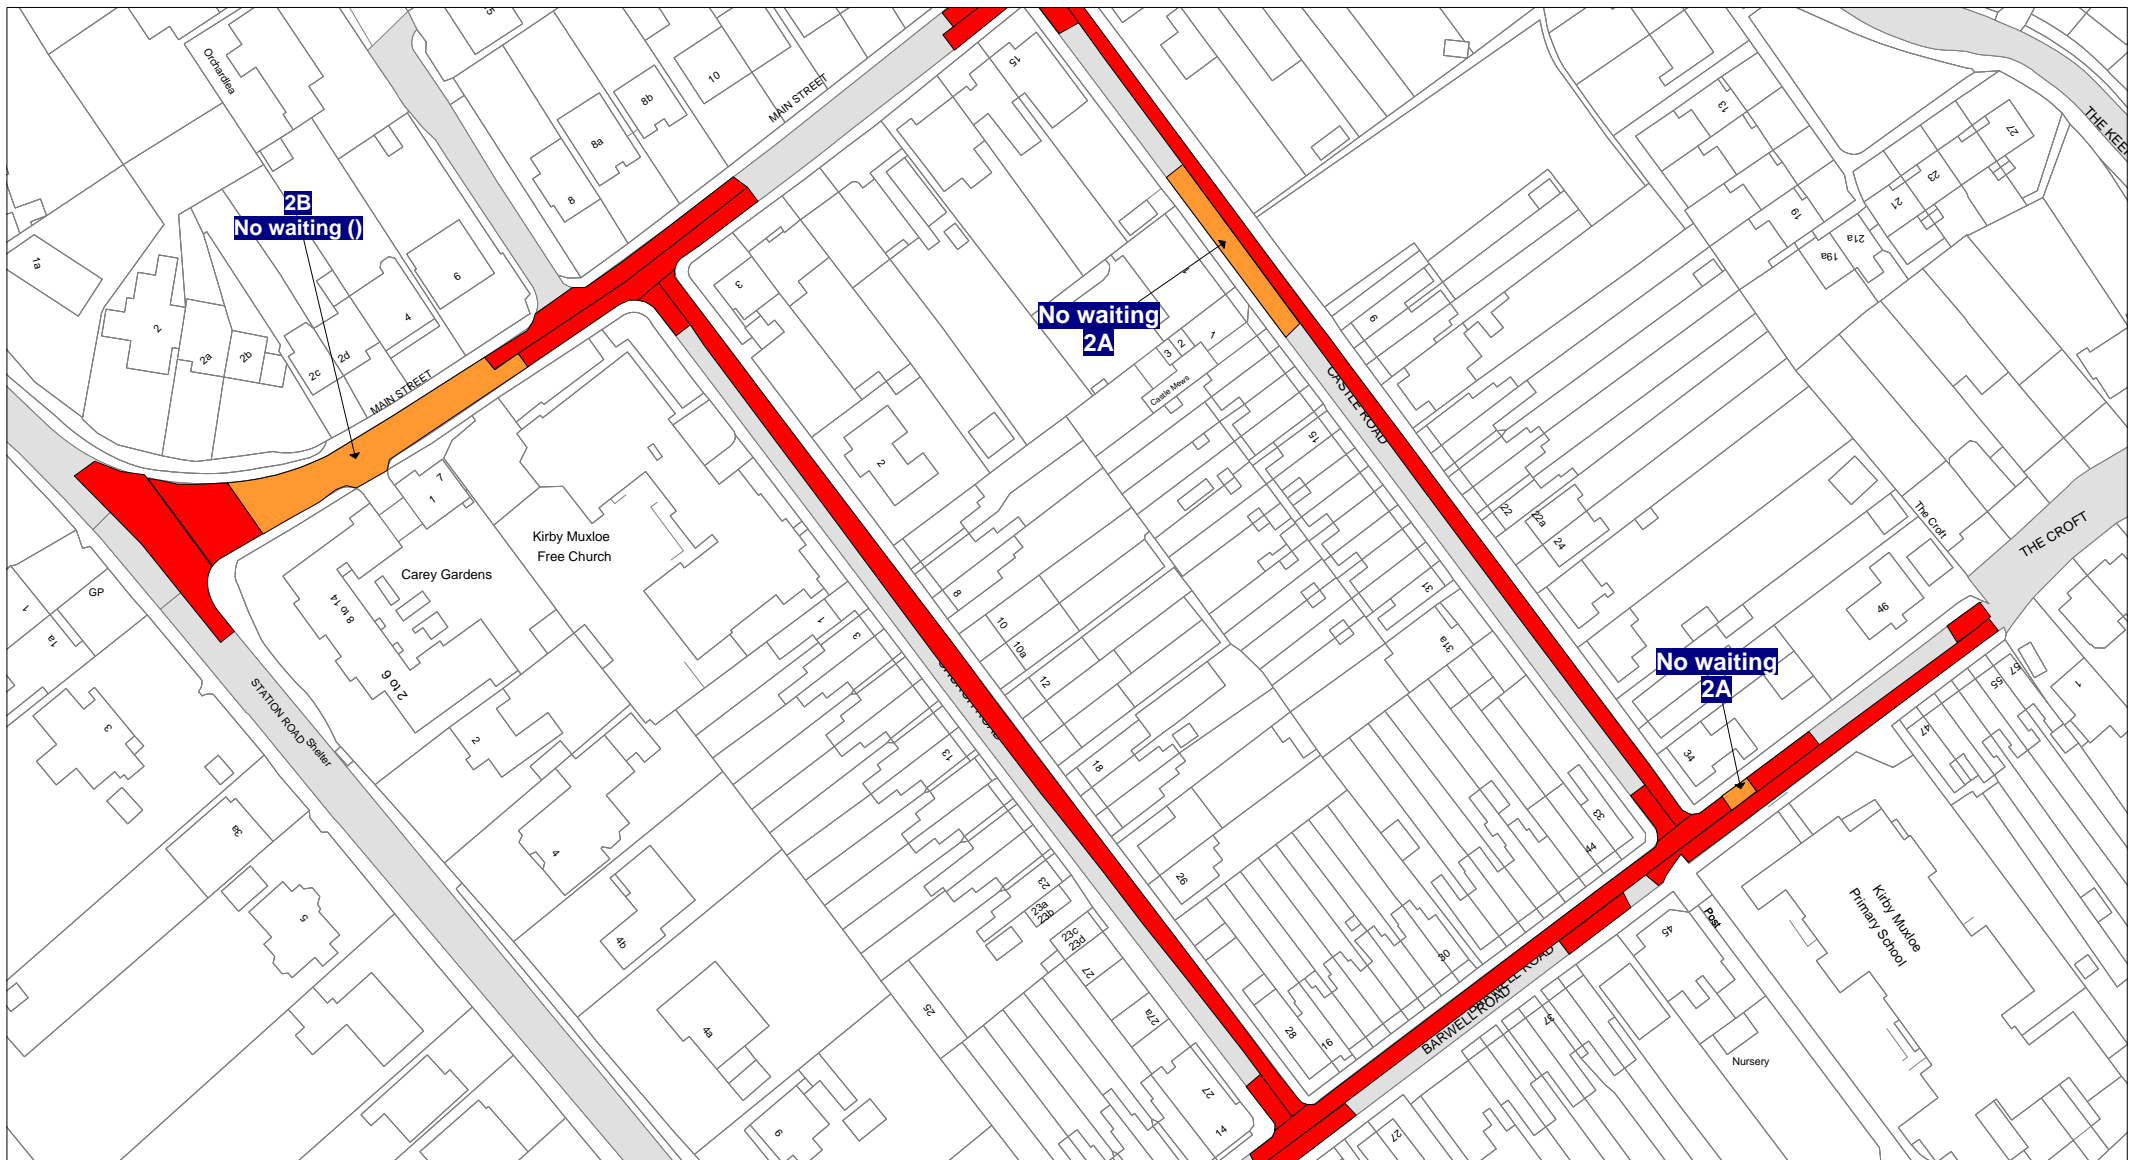

Tile Ref: IS77

© Crown copyright. All rights reserved
Leicestershire County Council
Licence No. 100019271 2019

SCALE	1 : 1250
DATE	30/01/2019
DRAWING No.	
DRAWN BY