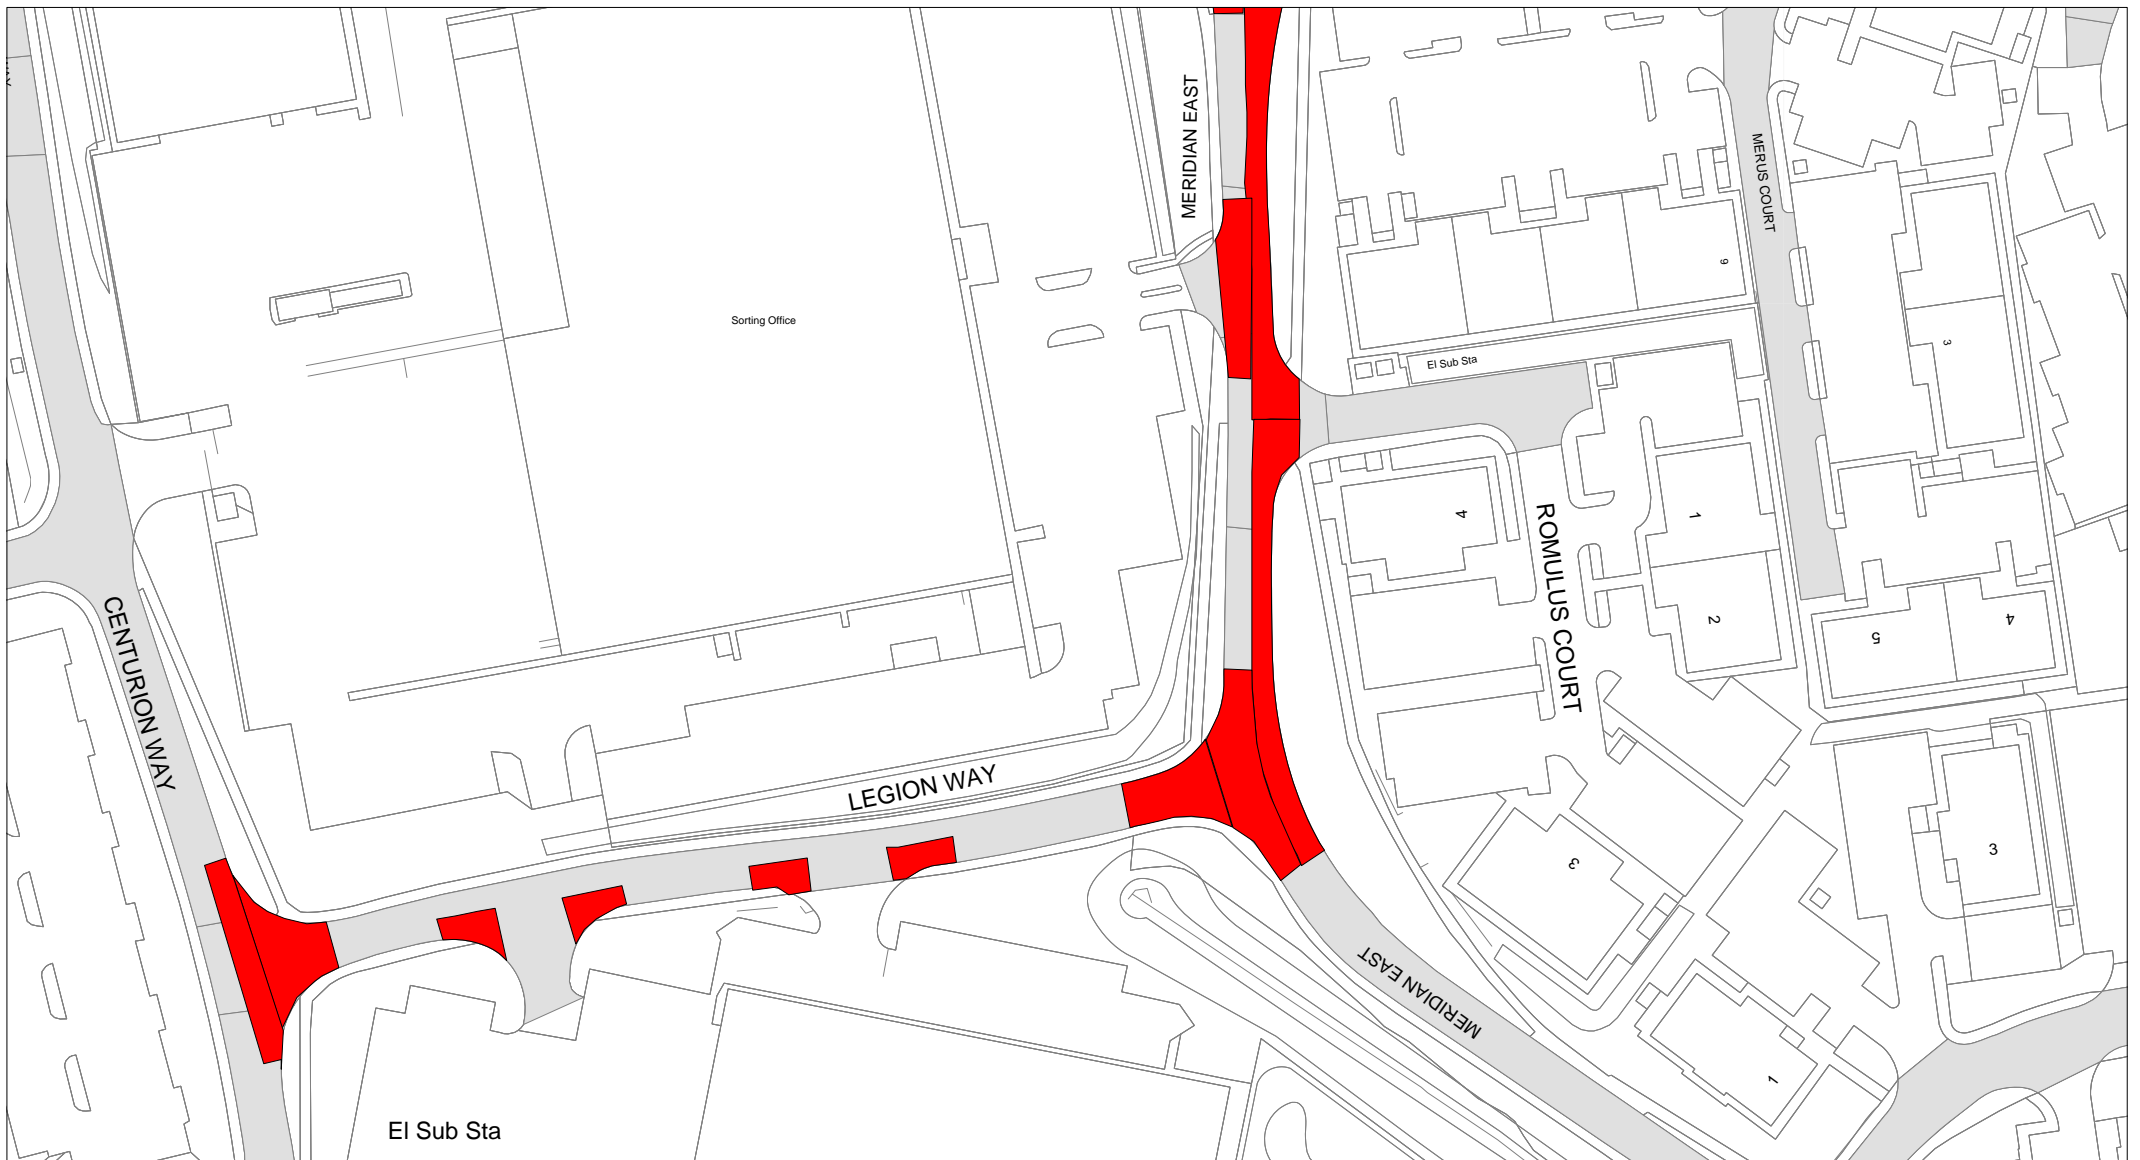

Tile Ref: JE85

© Crown copyright. All rights reserved
Leicestershire County Council
Licence No. 100019271 2019

SCALE	1 : 1250
DATE	31/01/2019
DRAWING No.	
DRAWN BY