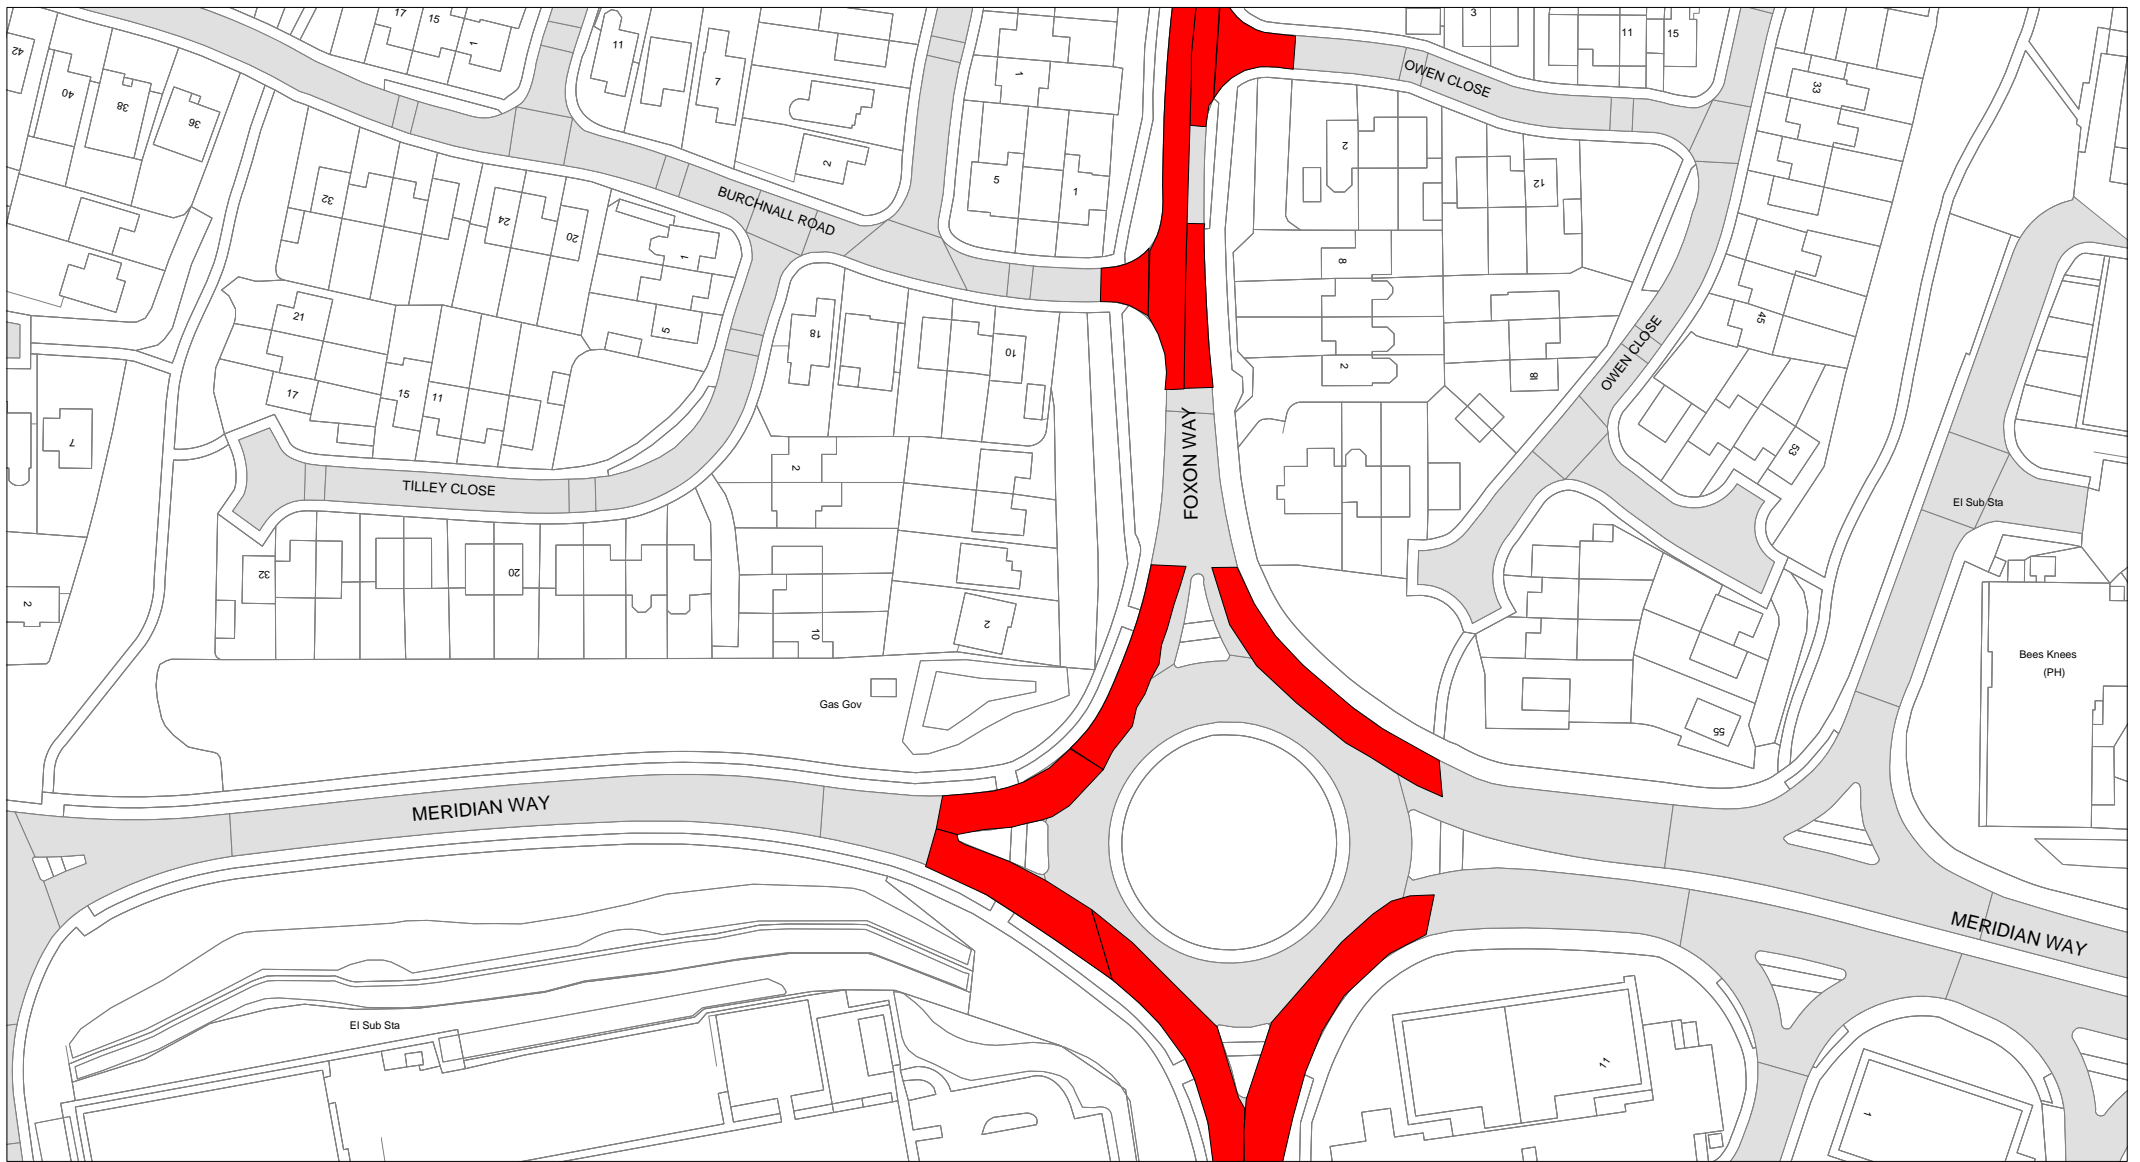

Tile Ref: JD85

© Crown copyright. All rights reserved
Leicestershire County Council
Licence No. 100019271 2019

SCALE	1 : 1250
DATE	31/01/2019
DRAWING No.	
DRAWN BY