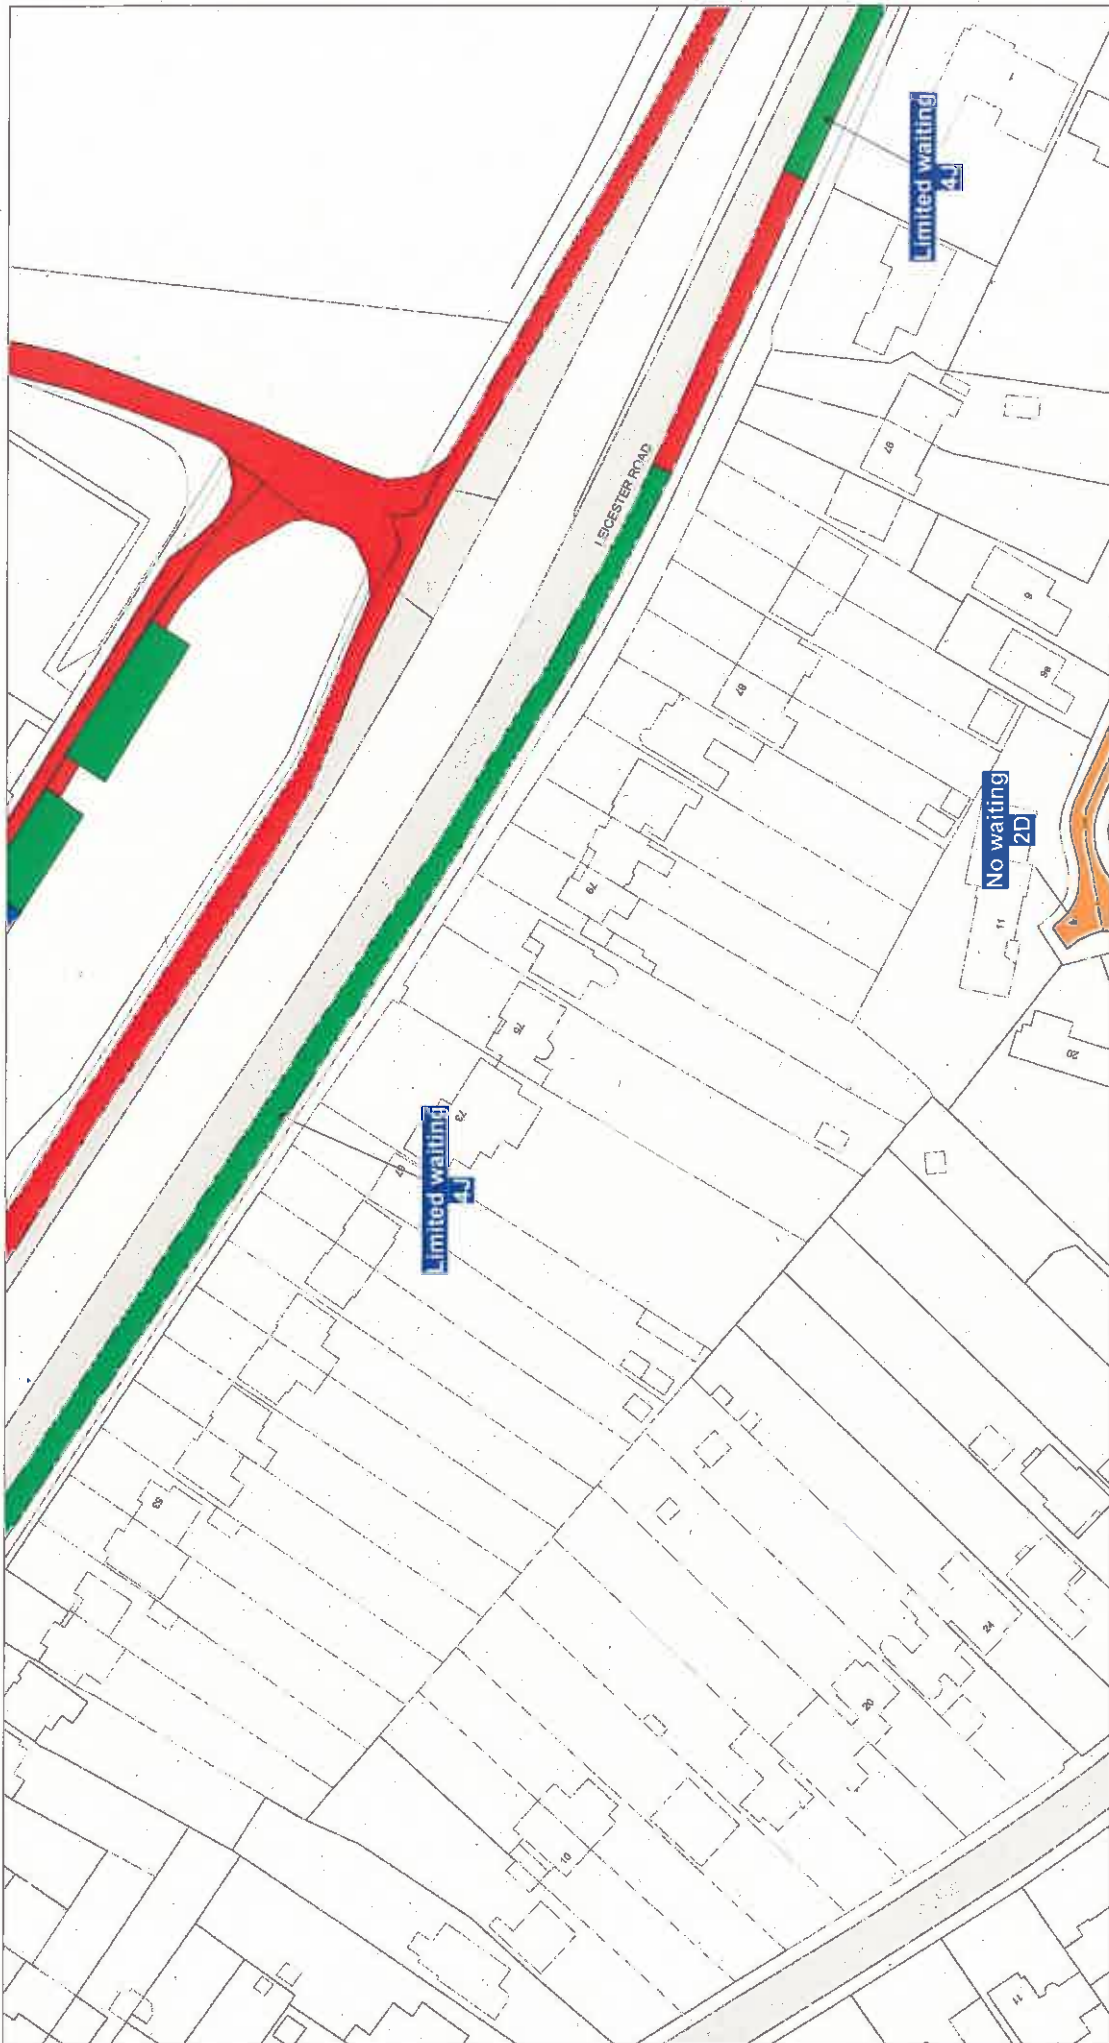

Tile Ref: IF86

SCALE	1 : 1250
DATE	21/03/2019
DRAWING No.	
DRAWN BY	

© Crown copyright. All rights reserved
Leicestershire County Council
Licence No. 100019271 2019

Tile Ref: IF87

© Crown copyright. All rights reserved
 Leicestershire County Council
 Licence No. 100019271 2019