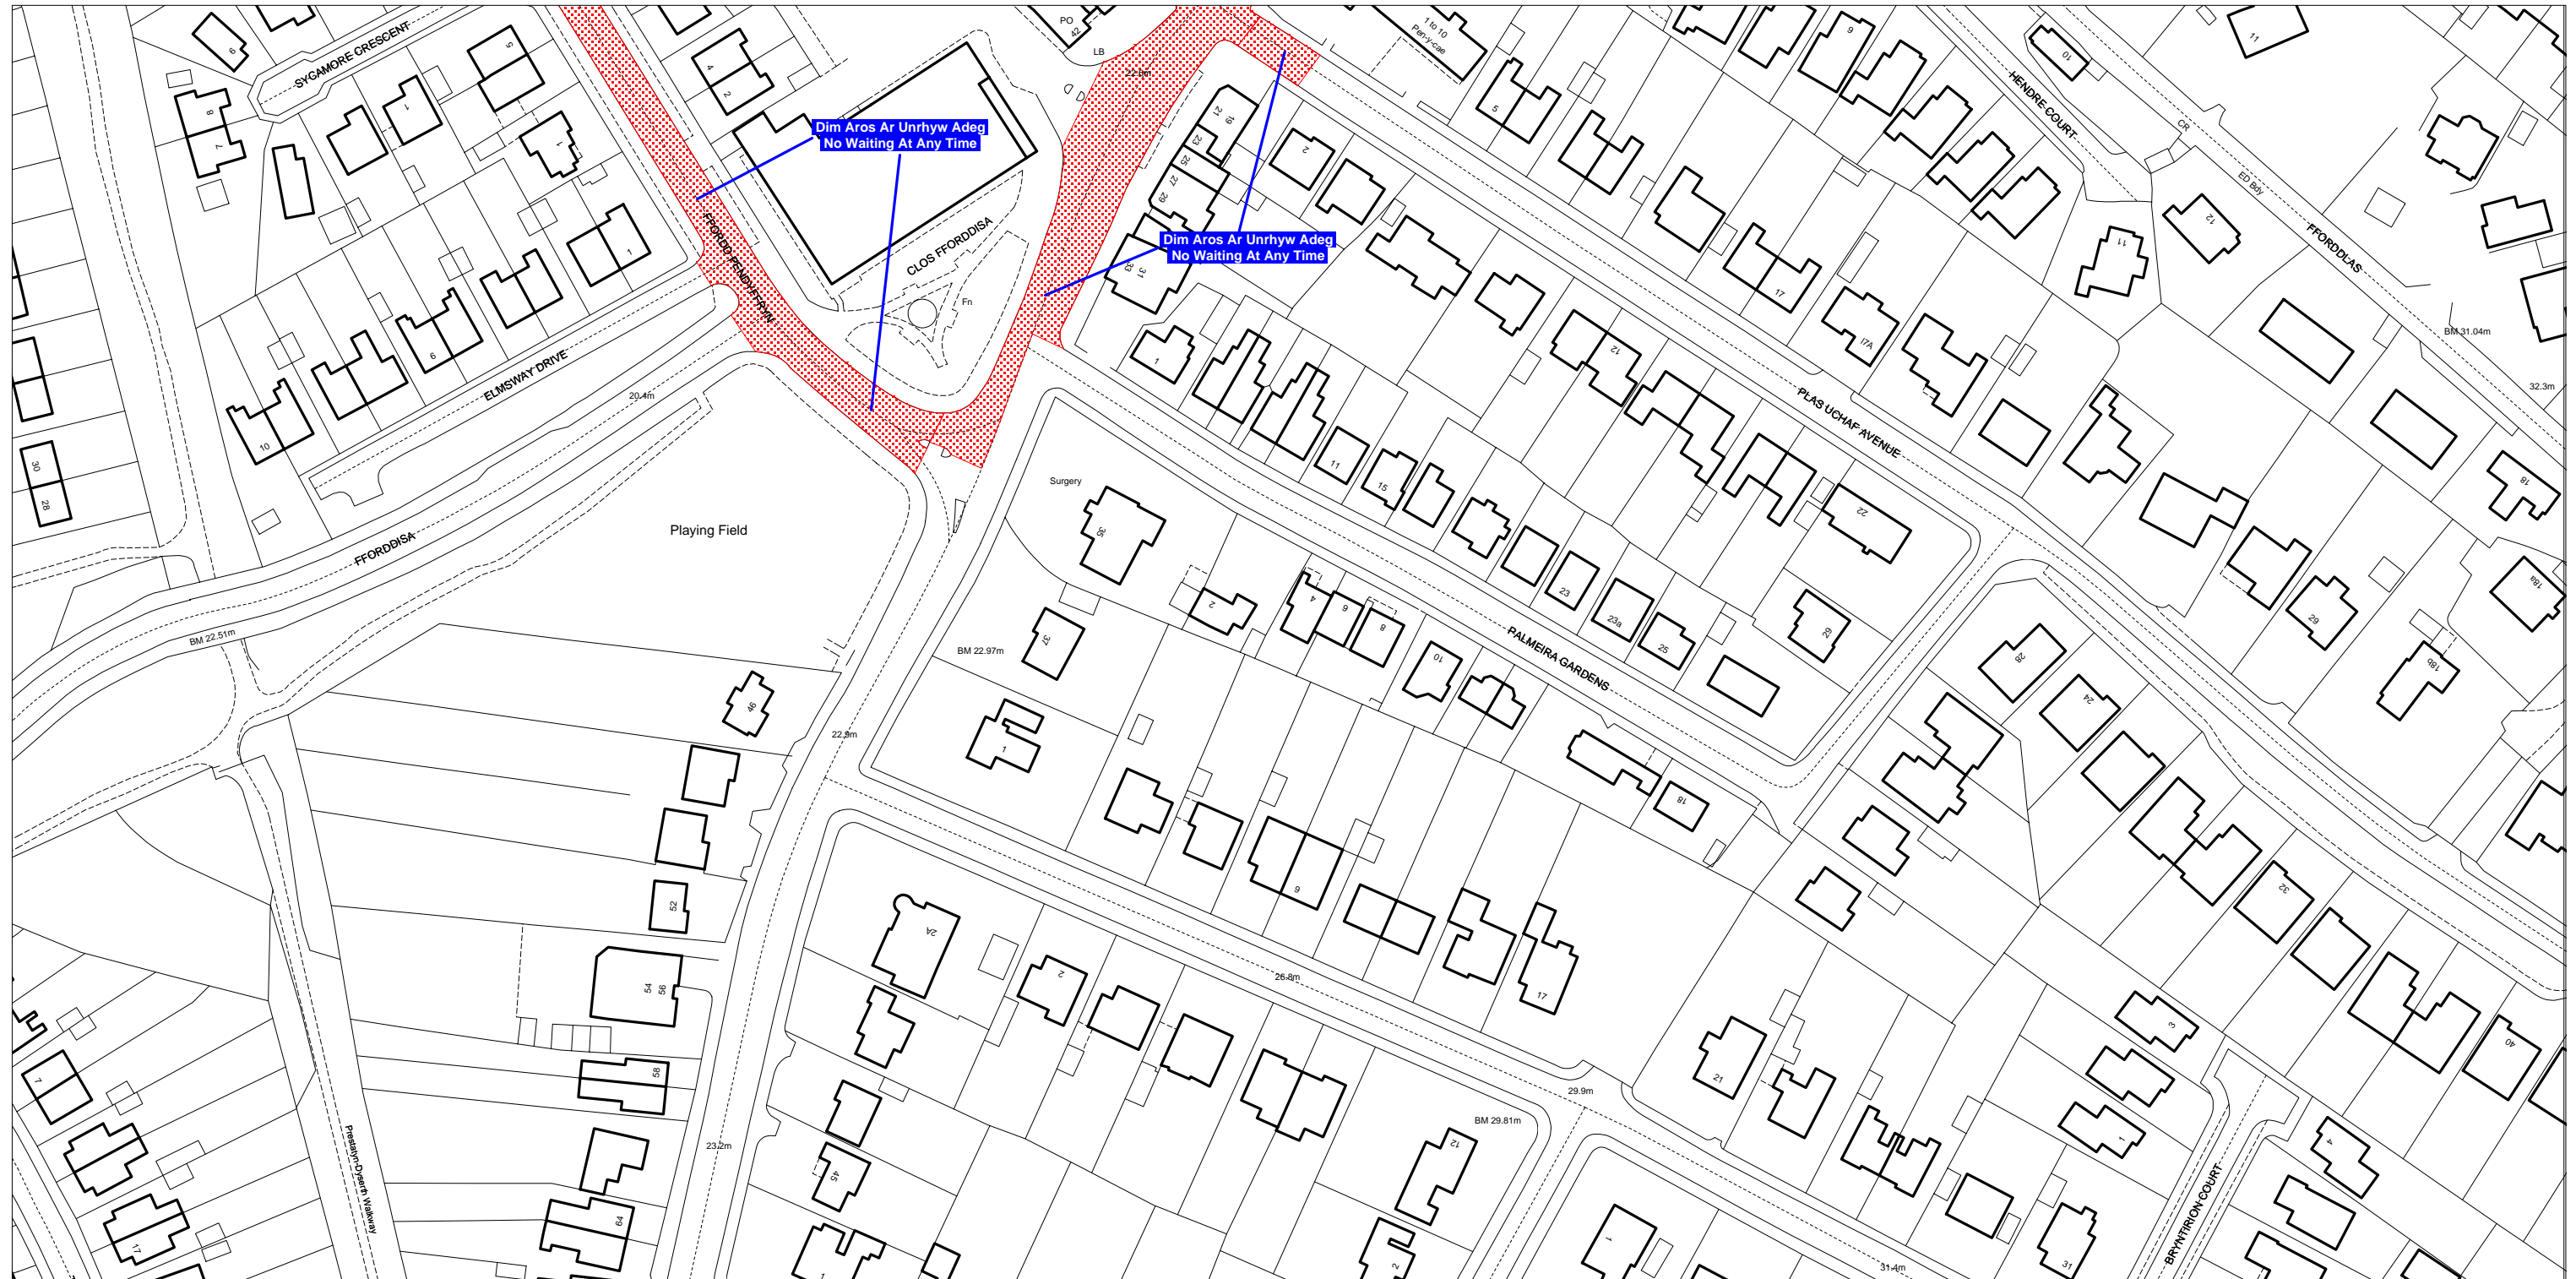

CÔD ARDAL: AC19
AREA CODE: AC19

RHIF ADOLYGIAD Y DDALEN - 1
SHEET REVISION NUMBER - 1

DALEN YN WEITHREDOL O -
SHEET ACTIVE FROM -

GRADDFA - 1:1250
SCALE - 1:1250

Gorchymyn Cydgrynhoi (Cyfyngiadau Aros A Mannau Parcio Ar Y Stryd)
Cyngor Sir Ddinbych 2004

Denbighshire County Council (Waiting Restrictions And Street Parking Places)
Consolidation Order 2004

Cyngor Sir Ddinbych
Adran Priffyrdd a Chludiant
Caledfryn
Ffordd y Ffair
Dinbych
Sir Ddinbych, LL16 3RJ

Denbighshire County Council
Highways & Transportation Department
Caledfryn
Smithfield Road
Denbigh
Denbighshire, LL16 3RJ

Cynhyrchwyd o fapiau 1:1250 yr Arolwg Ordnans gyda chaniatâd Rheolwr Gwasg Ei Mawrhydi © Hawffraint y Goron
Trwydded Rhif LA09008L. Mae atgynhyrchu diawdurdod yn torri Hawffraint y Goron a gall arwain at erlyniad neu achos sifil.

Produced from Ordnance Survey 1:1250 mapping with permission of the Controller of Her Majesty's Stationery Office © Crown Copyright
Licence No. LA09008L. Unauthorised reproduction infringes Crown Copyright and may lead to prosecution or civil proceedings