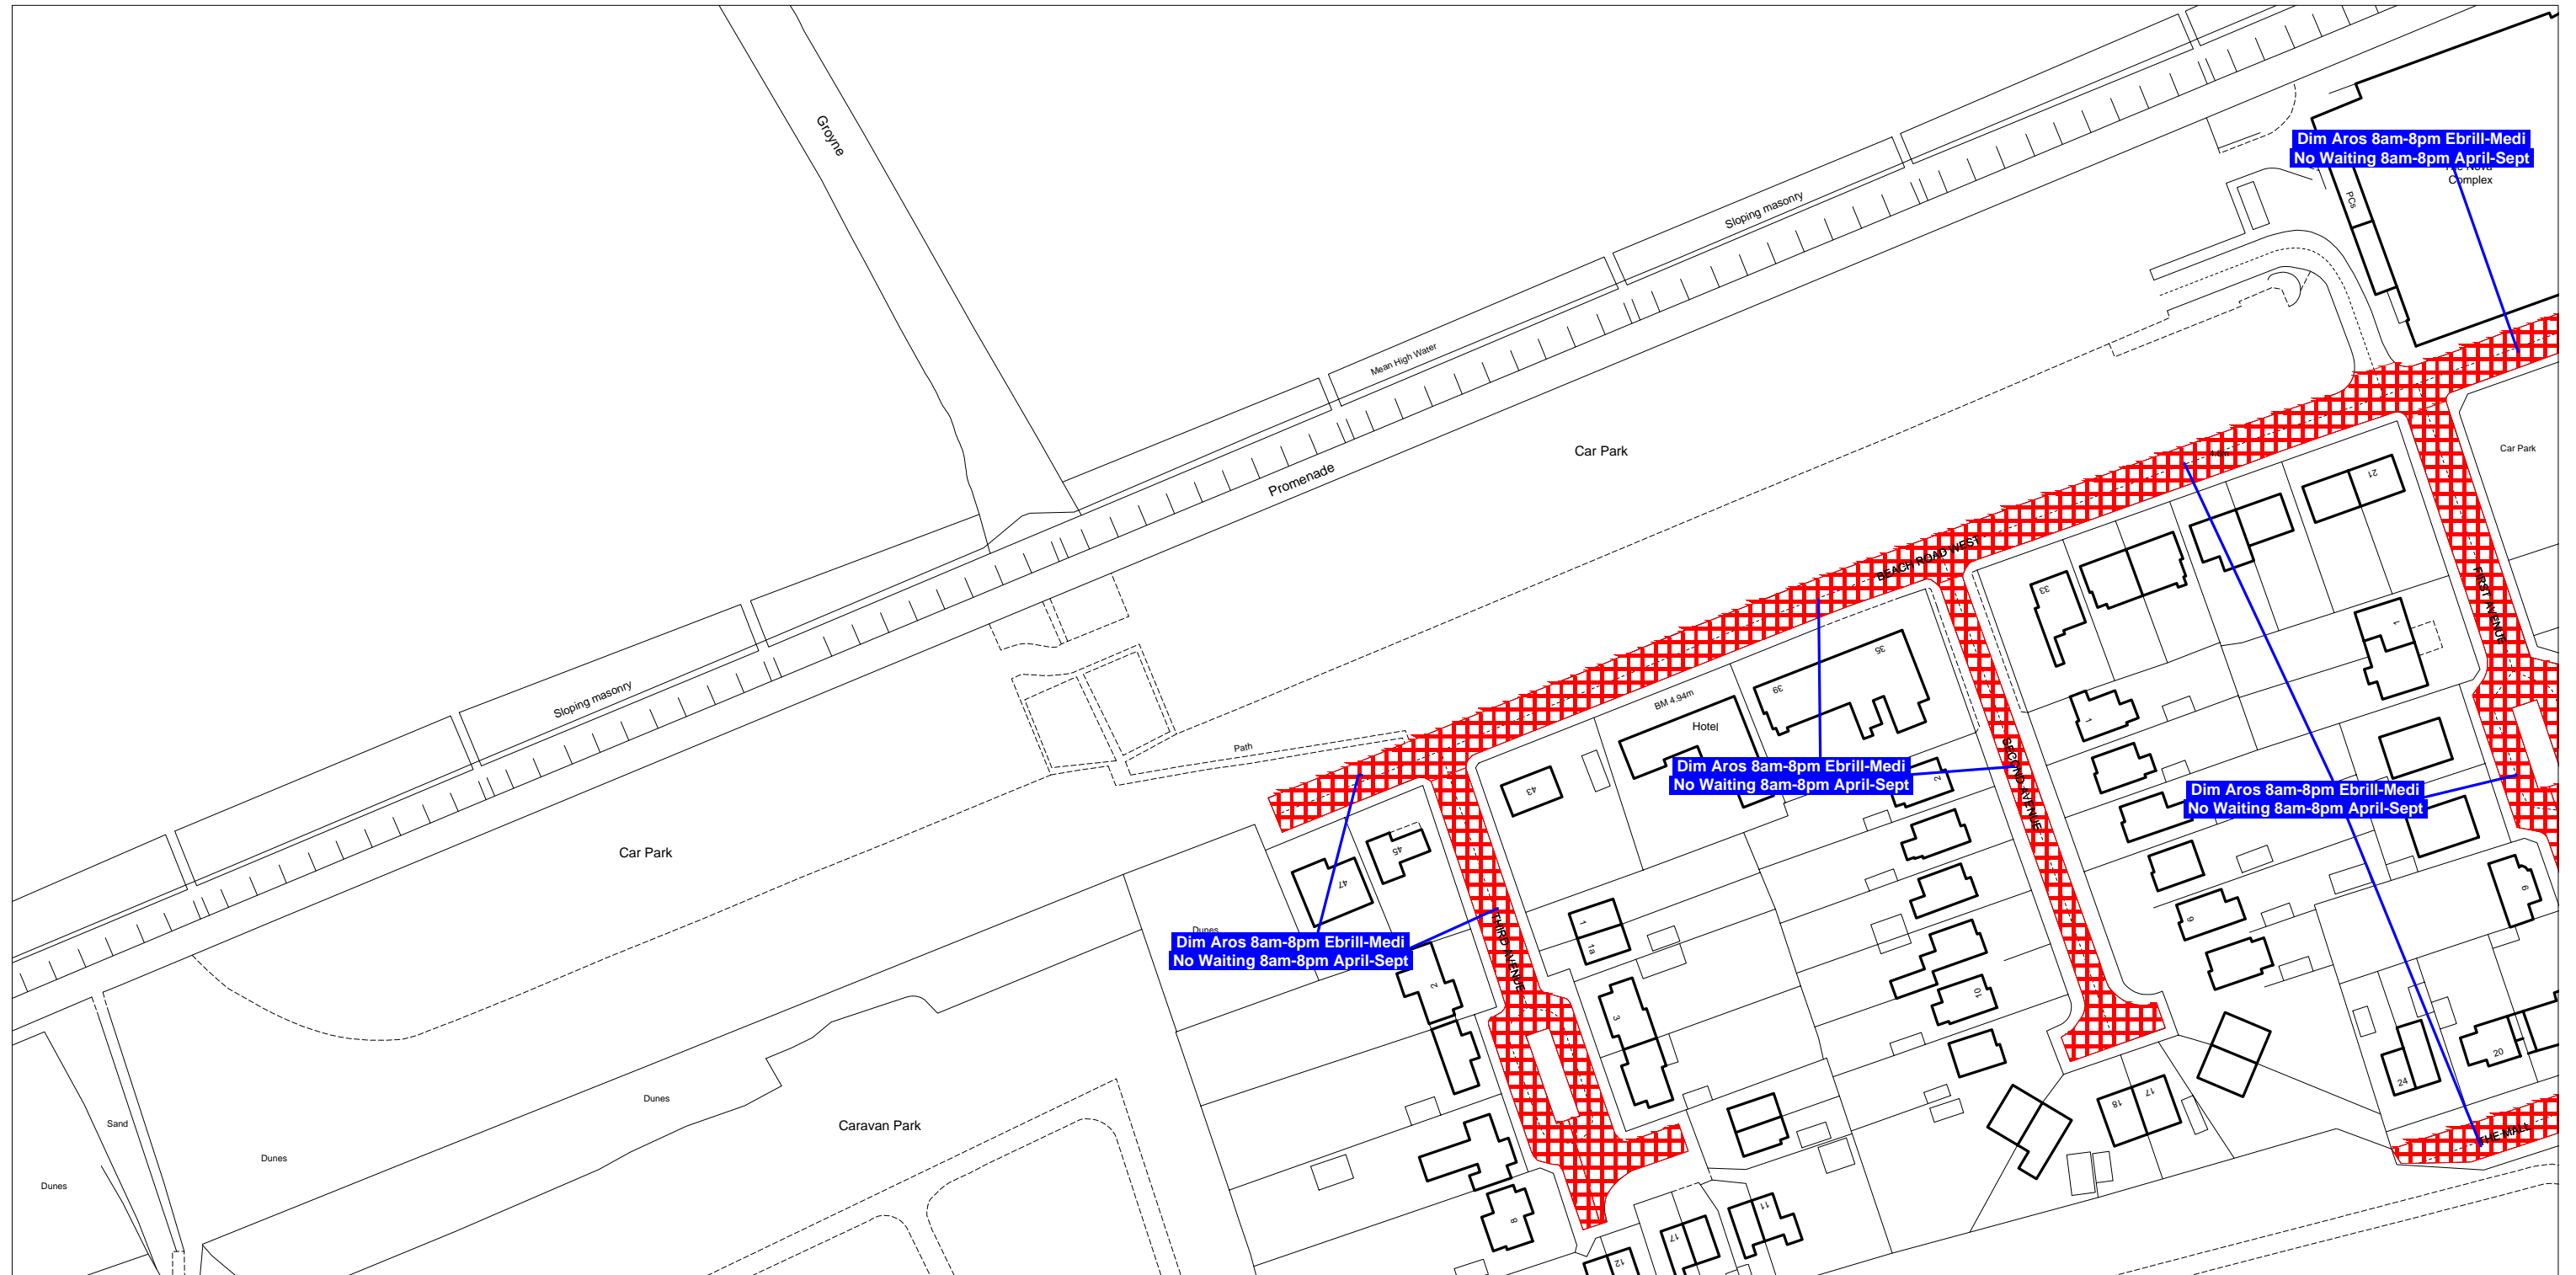

CÔD ARDAL: AA14
AREA CODE: AA14

RHIF ADOLYGIAD Y DDALEN - 1
SHEET REVISION NUMBER - 1

DALEN YN WEITHREDOL O -
SHEET ACTIVE FROM -

GRADDFA - 1:1250
SCALE - 1:1250

Gorchymyn Cydgrynhoi (Cyfyngiadau Aros A Mannau Parcio Ar Y Stryd)
Cyngor Sir Ddinbych 2004

Denbighshire County Council (Waiting Restrictions And Street Parking Places)
Consolidation Order 2004

Cyngor Sir Ddinbych
Adran Priffyrdd a Chludiant
Caledfryn
Ffordd y Ffair
Dinbych
Sir Ddinbych, LL16 3RJ

Denbighshire County Council
Highways & Transportation Department
Caledfryn
Smithfield Road
Denbigh
Denbighshire, LL16 3RJ

Cynhyrwyd o fapiau 1:1250 yr Arolwg Ordnans gyda chaniatâd Rheolwr Gwasg Ei Mawrhydi © Hawffrait y Goron
Trwydded Rhif LA09008L. Mae atgynhyrchu diawdurdod yn torri Hawffrait y Goron a gall arwain at erlyniad neu achos sifil.

Produced from Ordnance Survey 1:1250 mapping with permission of the Controller of Her Majesty's Stationery Office © Crown Copyright
Licence No. LA09008L. Unauthorised reproduction infringes Crown Copyright and may lead to prosecution or civil proceedings