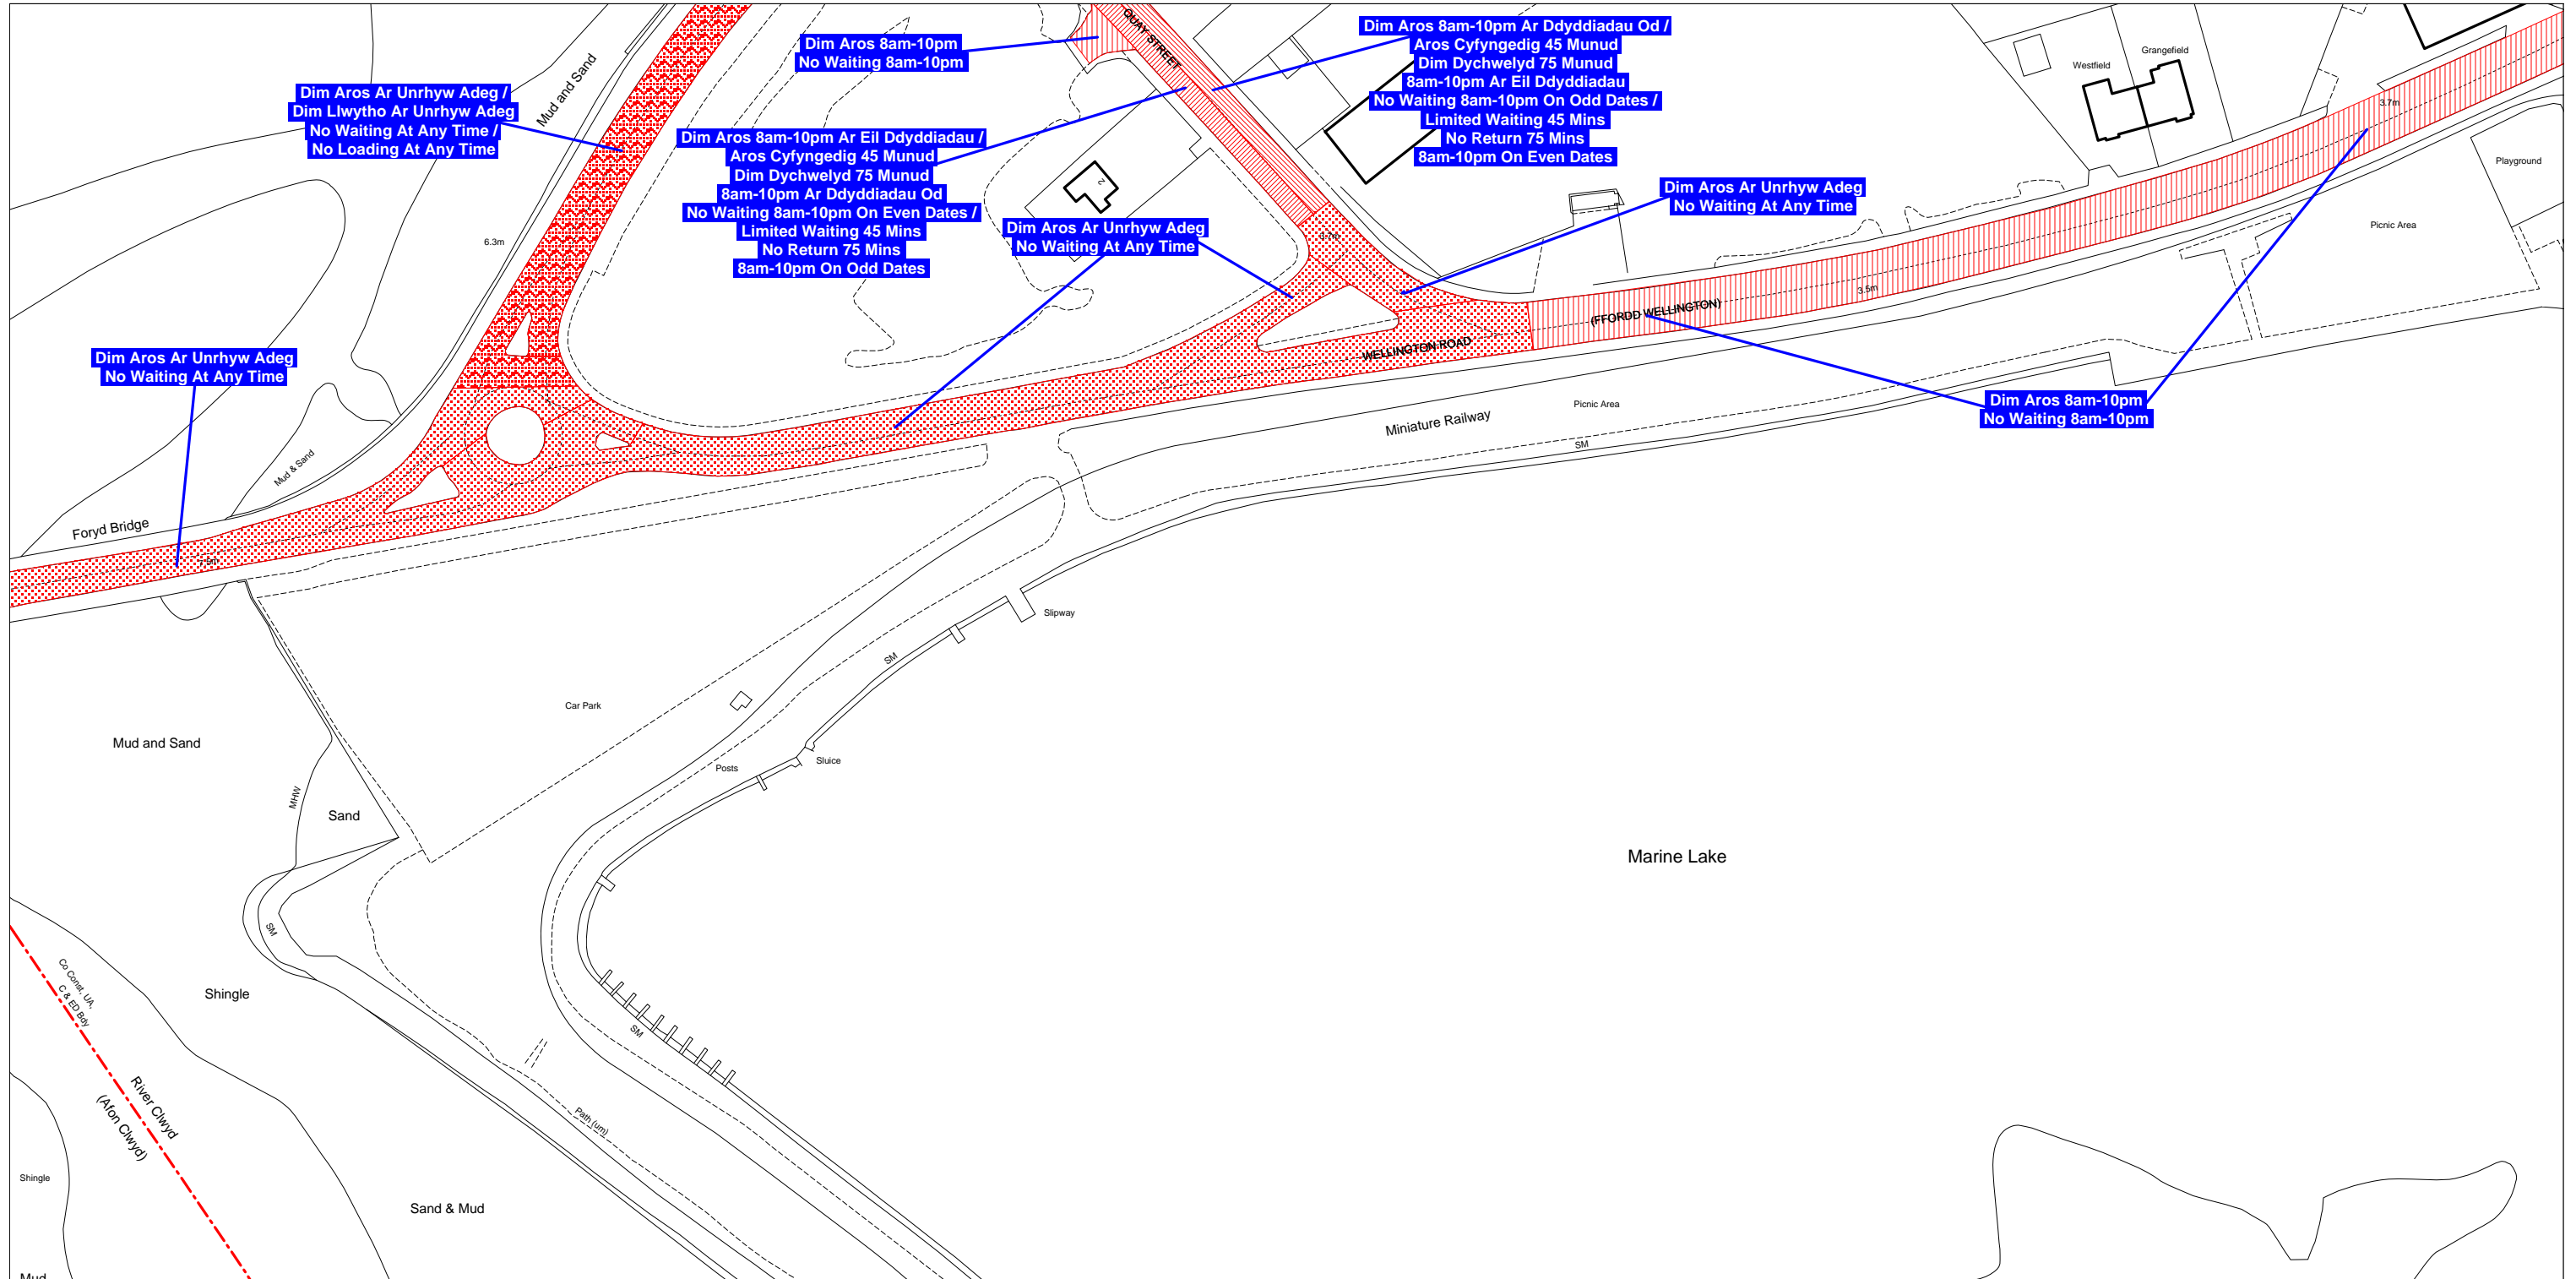

GRADDFA - 1:1250
SCALE - 1:1250

Gorchymyn Cydgrynhoi (Cyfyngiadau Aros A Mannau Parcio Ar Y Stryd)
Cyngor Sir Ddinbych 2004

Denbighshire County Council (Waiting Restrictions And Street Parking Places)
Consolidation Order 2004

Cyngor Sir Ddinbych
Adran Priffyrdd a Chludiant
Caledfryn
Ffordd y Ffair
Dinbych
Sir Ddinbych, LL16 3RJ

Denbighshire County Council
Highways & Transportation Department
Caledfryn
Smithfield Road
Denbigh
Denbighshire, LL16 3RJ

Cynhyrchwyd o fapiau 1:1250 yr Arolwg Ordnans gyda chaniatâd Rheolwr Gwasg Ei Mawrhydi © Hawlfraint y Goron
Trwydded Rhif LA09008L. Mae atgynhyrchu diawdurdod yn torri Hawlfraint y Goron a gall arwain at erlyniad neu achos sifil.

Produced from Ordnance Survey 1:1250 mapping with permission of the Controller of Her Majesty's Stationery Office © Crown Copyright
Licence No. LA09008L. Unauthorised reproduction infringes Crown Copyright and may lead to prosecution or civil proceedings