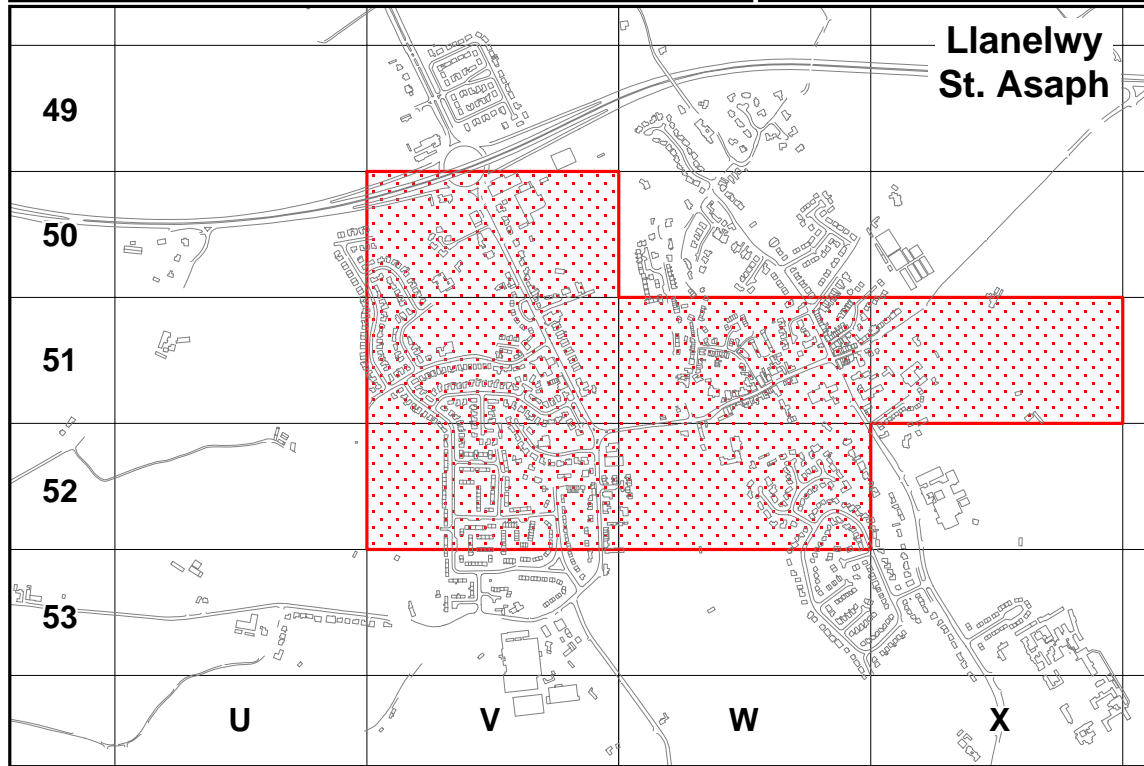

Cyfyngiadau Aros Sir Ddinbych Denbighshire Waiting Restrictions

Graddfa: 1:15000
Scale: 1:15000