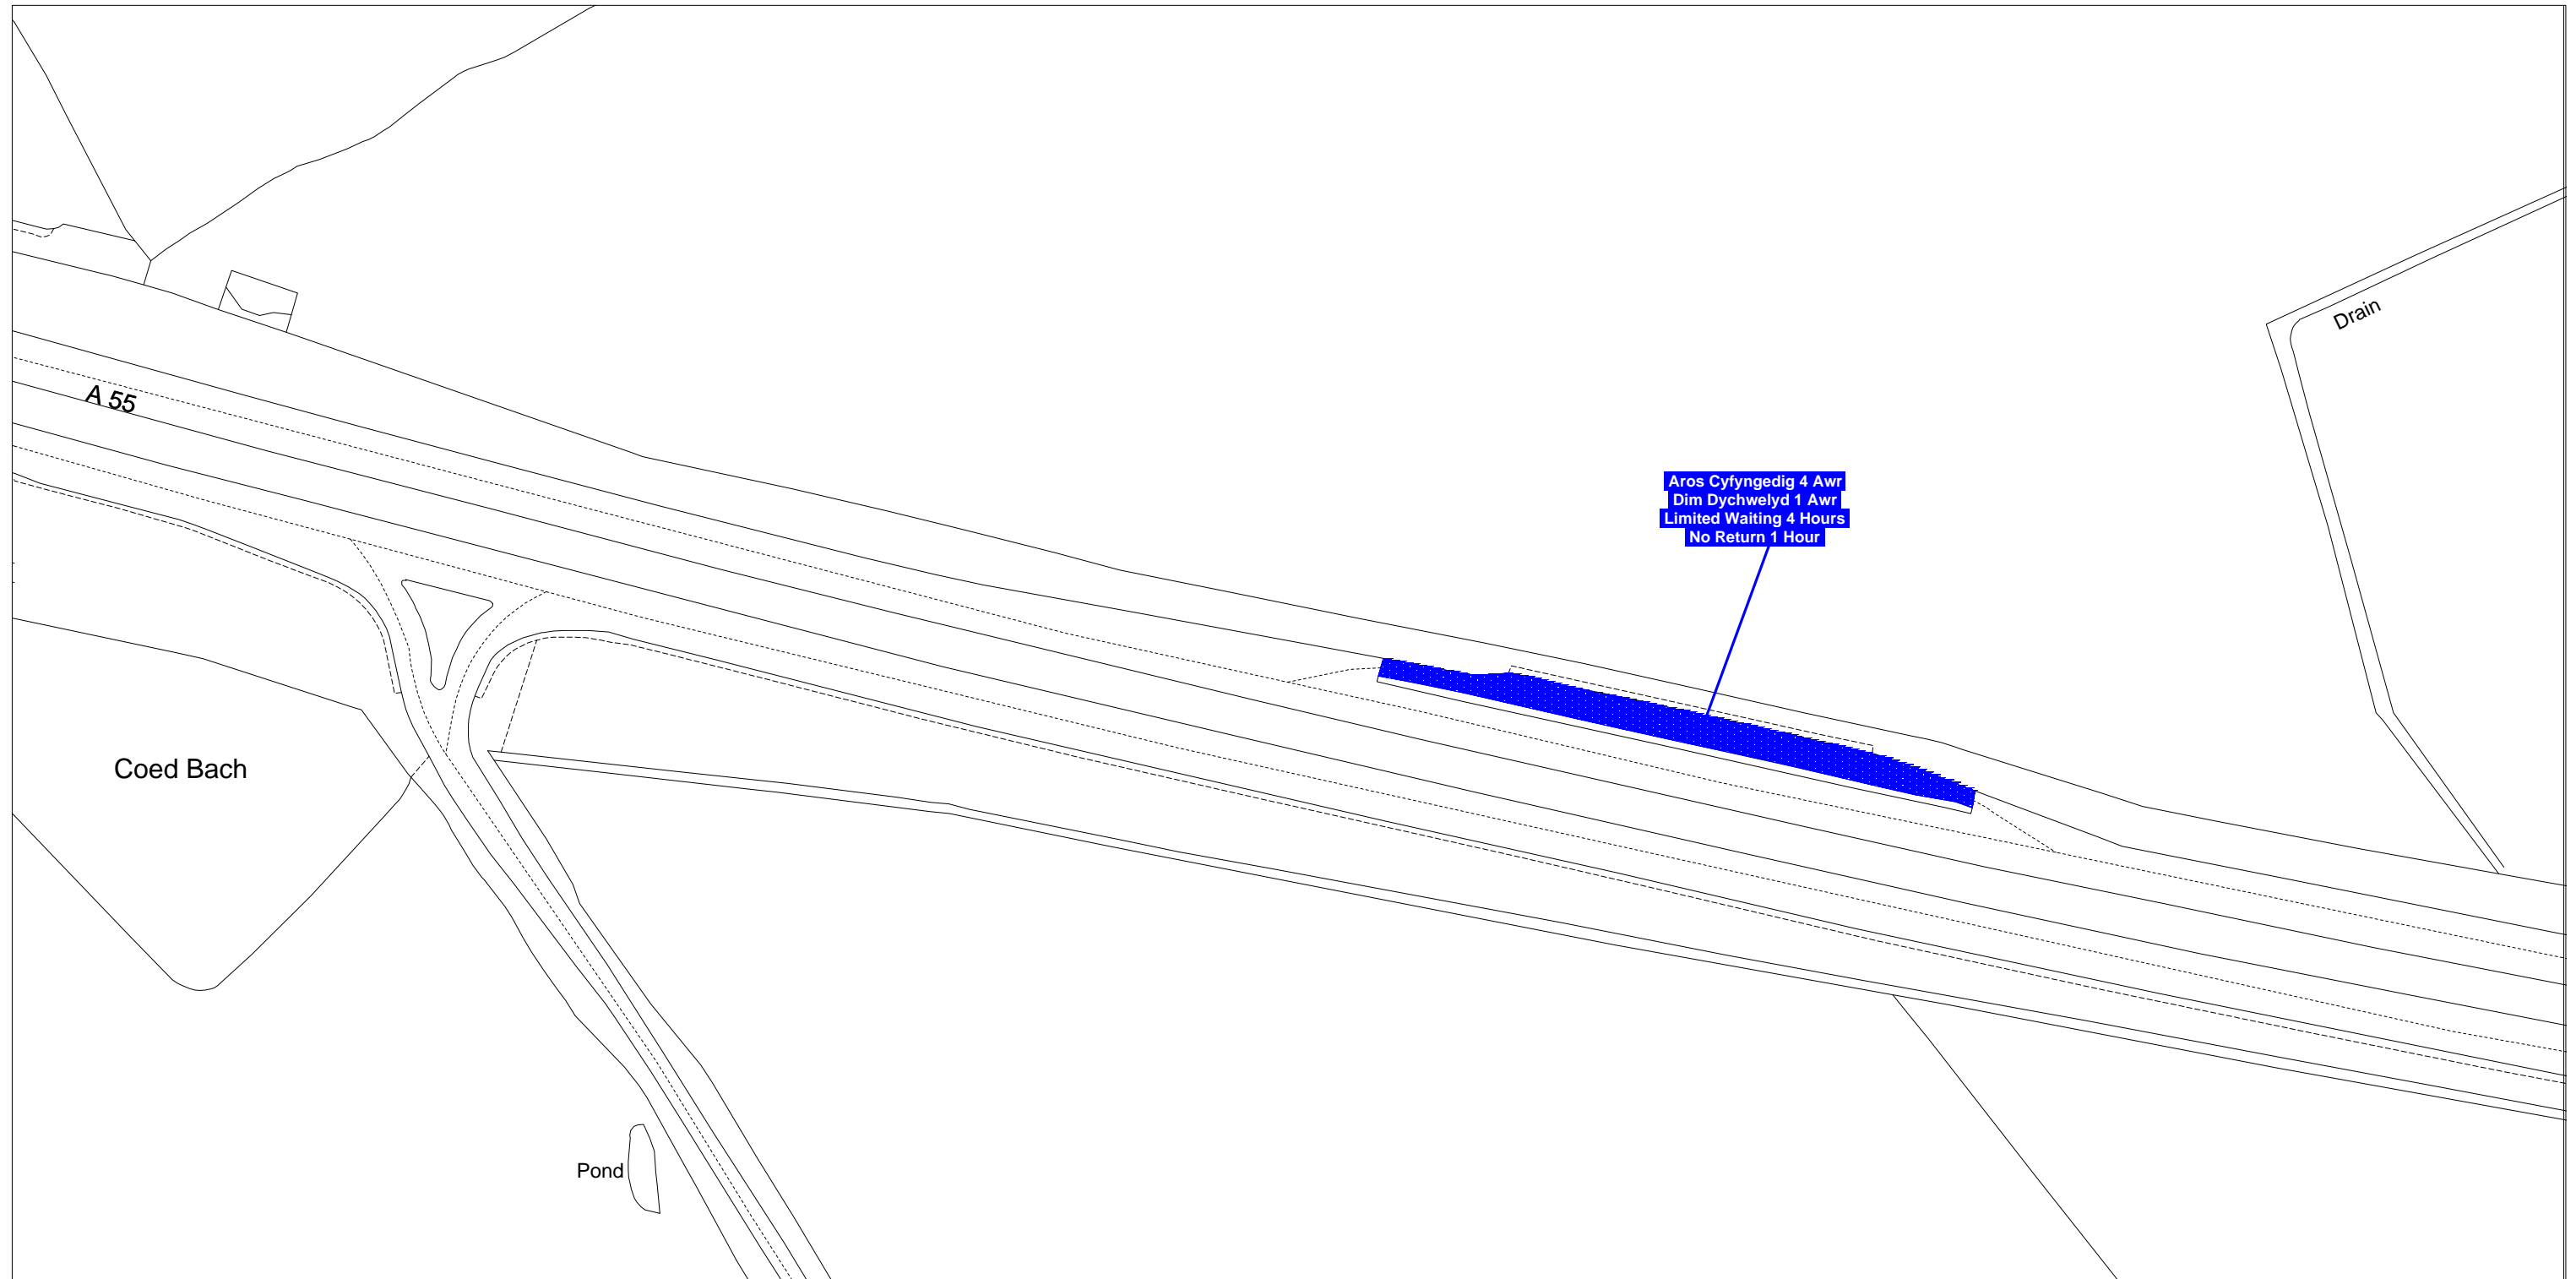

CÔD ARDAL: AJ45
AREA CODE: AJ45

RHIF ADOLYGIAD Y DDALEN - 1
SHEET REVISION NUMBER - 1

DALEN YN WEITHREDOL O -
SHEET ACTIVE FROM -

GRADDFA - 1:1250
SCALE - 1:1250

Gorchymyn Cydgrynhoi (Cyfyngiadau Aros A Mannau Parcio Ar Y Stryd)
Cyngor Sir Ddinbych 2004

Denbighshire County Council (Waiting Restrictions And Street Parking Places)
Consolidation Order 2004

Cyngor Sir Ddinbych
Adran Priffyrdd a Chludiant
Caledfryn
Ffordd y Ffair
Dinbych
Sir Ddinbych, LL16 3RJ

Denbighshire County Council
Highways & Transportation Department
Caledfryn
Smithfield Road
Denbigh
Denbighshire, LL16 3RJ

Cynhyrchwyd o fapiau 1:1250 yr Arolwg Ordnans gyda chaniatâd Rheolwr Gwasg Ei Mawrhydi © Hawlfraint y Goron
Trwydded Rhif LA09008L. Mae atgynhyrchu diawdurdod yn torri Hawlfraint y Goron a gall arwain at erlyniad neu achos sifil.

Produced from Ordnance Survey 1:1250 mapping with permission of the Controller of Her Majesty's Stationery Office © Crown Copyright
Licence No. LA09008L. Unauthorised reproduction infringes Crown Copyright and may lead to prosecution or civil proceedings