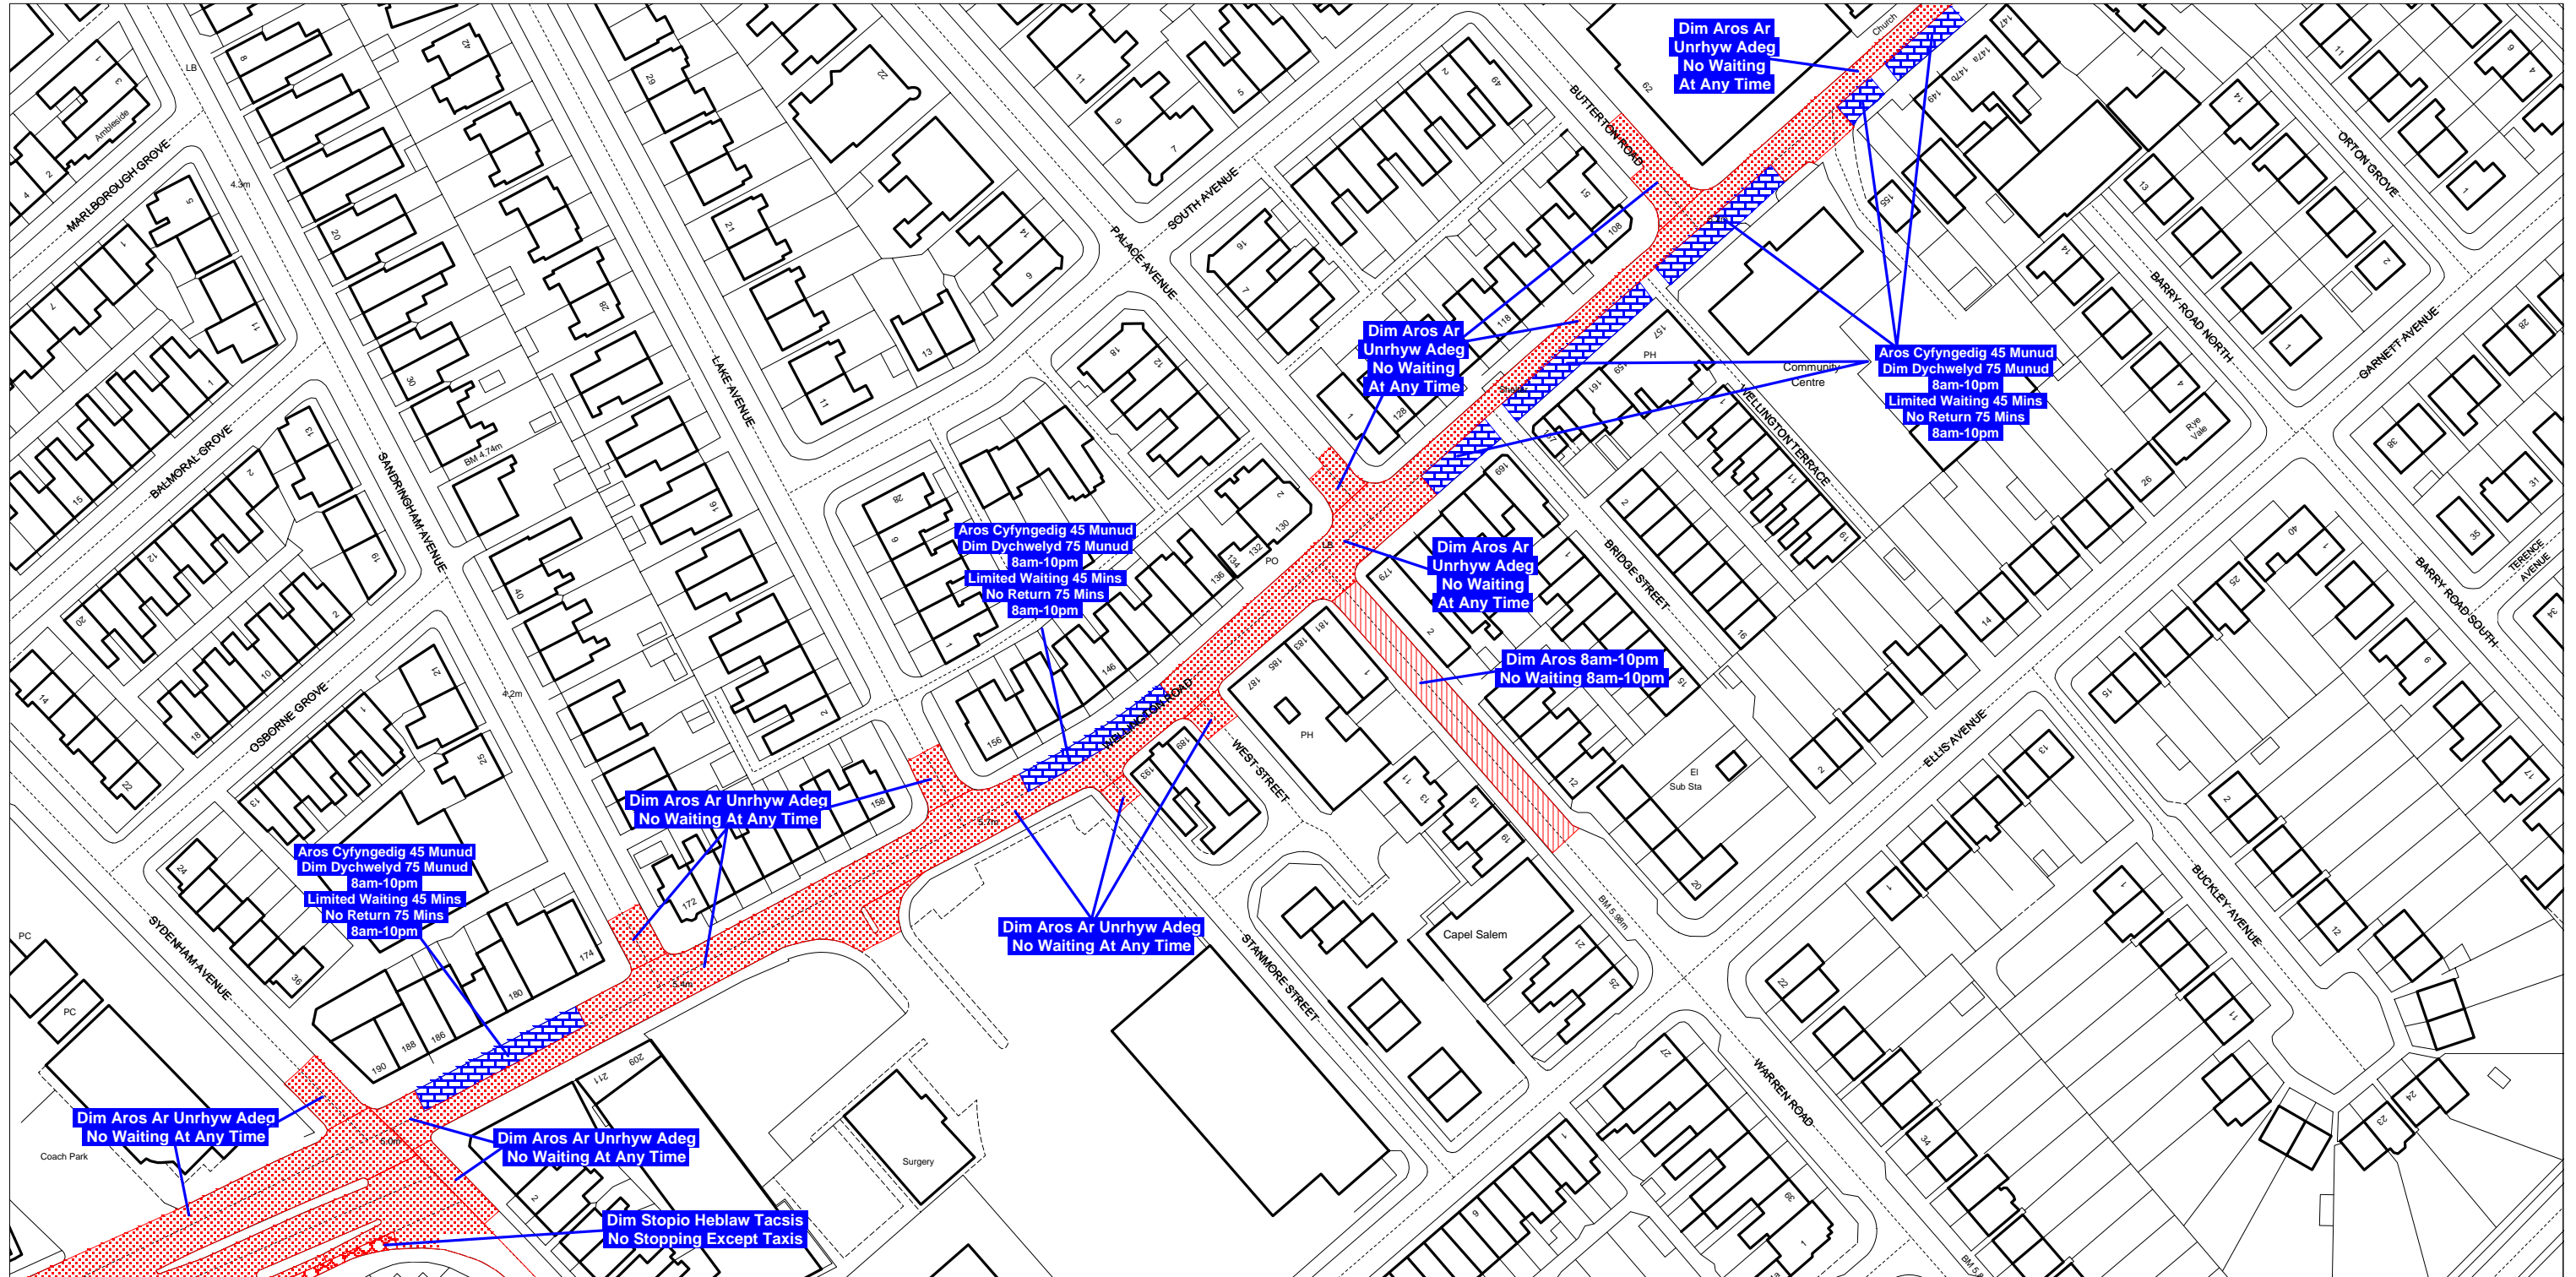

GRADDFA - 1:1250
SCALE - 1:1250

Gorchymyn Cydgrynhoi (Cyfyngiadau Aros A Mannau Parcio Ar Y Stryd)
Cyngor Sir Ddinbych 2004

Denbighshire County Council (Waiting Restrictions And Street Parking Places)
Consolidation Order 2004

Cyngor Sir Ddinbych
Adran Prifffyrdd a Chludiant
Caledfryn
Ffordd y Ffair
Dinbych
Sir Ddinbych, LL16 3RJ

Denbighshire County Council
Highways & Transportation Department
Caledfryn
Smithfield Road
Denbigh
Denbighshire, LL16 3RJ

Cynhyrchwyd o fapiau 1:1250 yr Arolwg Ordnans gyda chaniatâd Rheolwr Gwasg Ei Mawrhydi © Hawlfraint y Goron Trwydded Rhif LA09008L. Mae atgynhyrchu diawdurdod yn torri Hawlfraint y Goron a gall arwain at erlyniad neu achos sifil.

Produced from Ordnance Survey 1:1250 mapping with permission of the Controller of Her Majesty's Stationery Office © Crown Copyright Licence No. LA09008L. Unauthorised reproduction infringes Crown Copyright and may lead to prosecution or civil proceedings