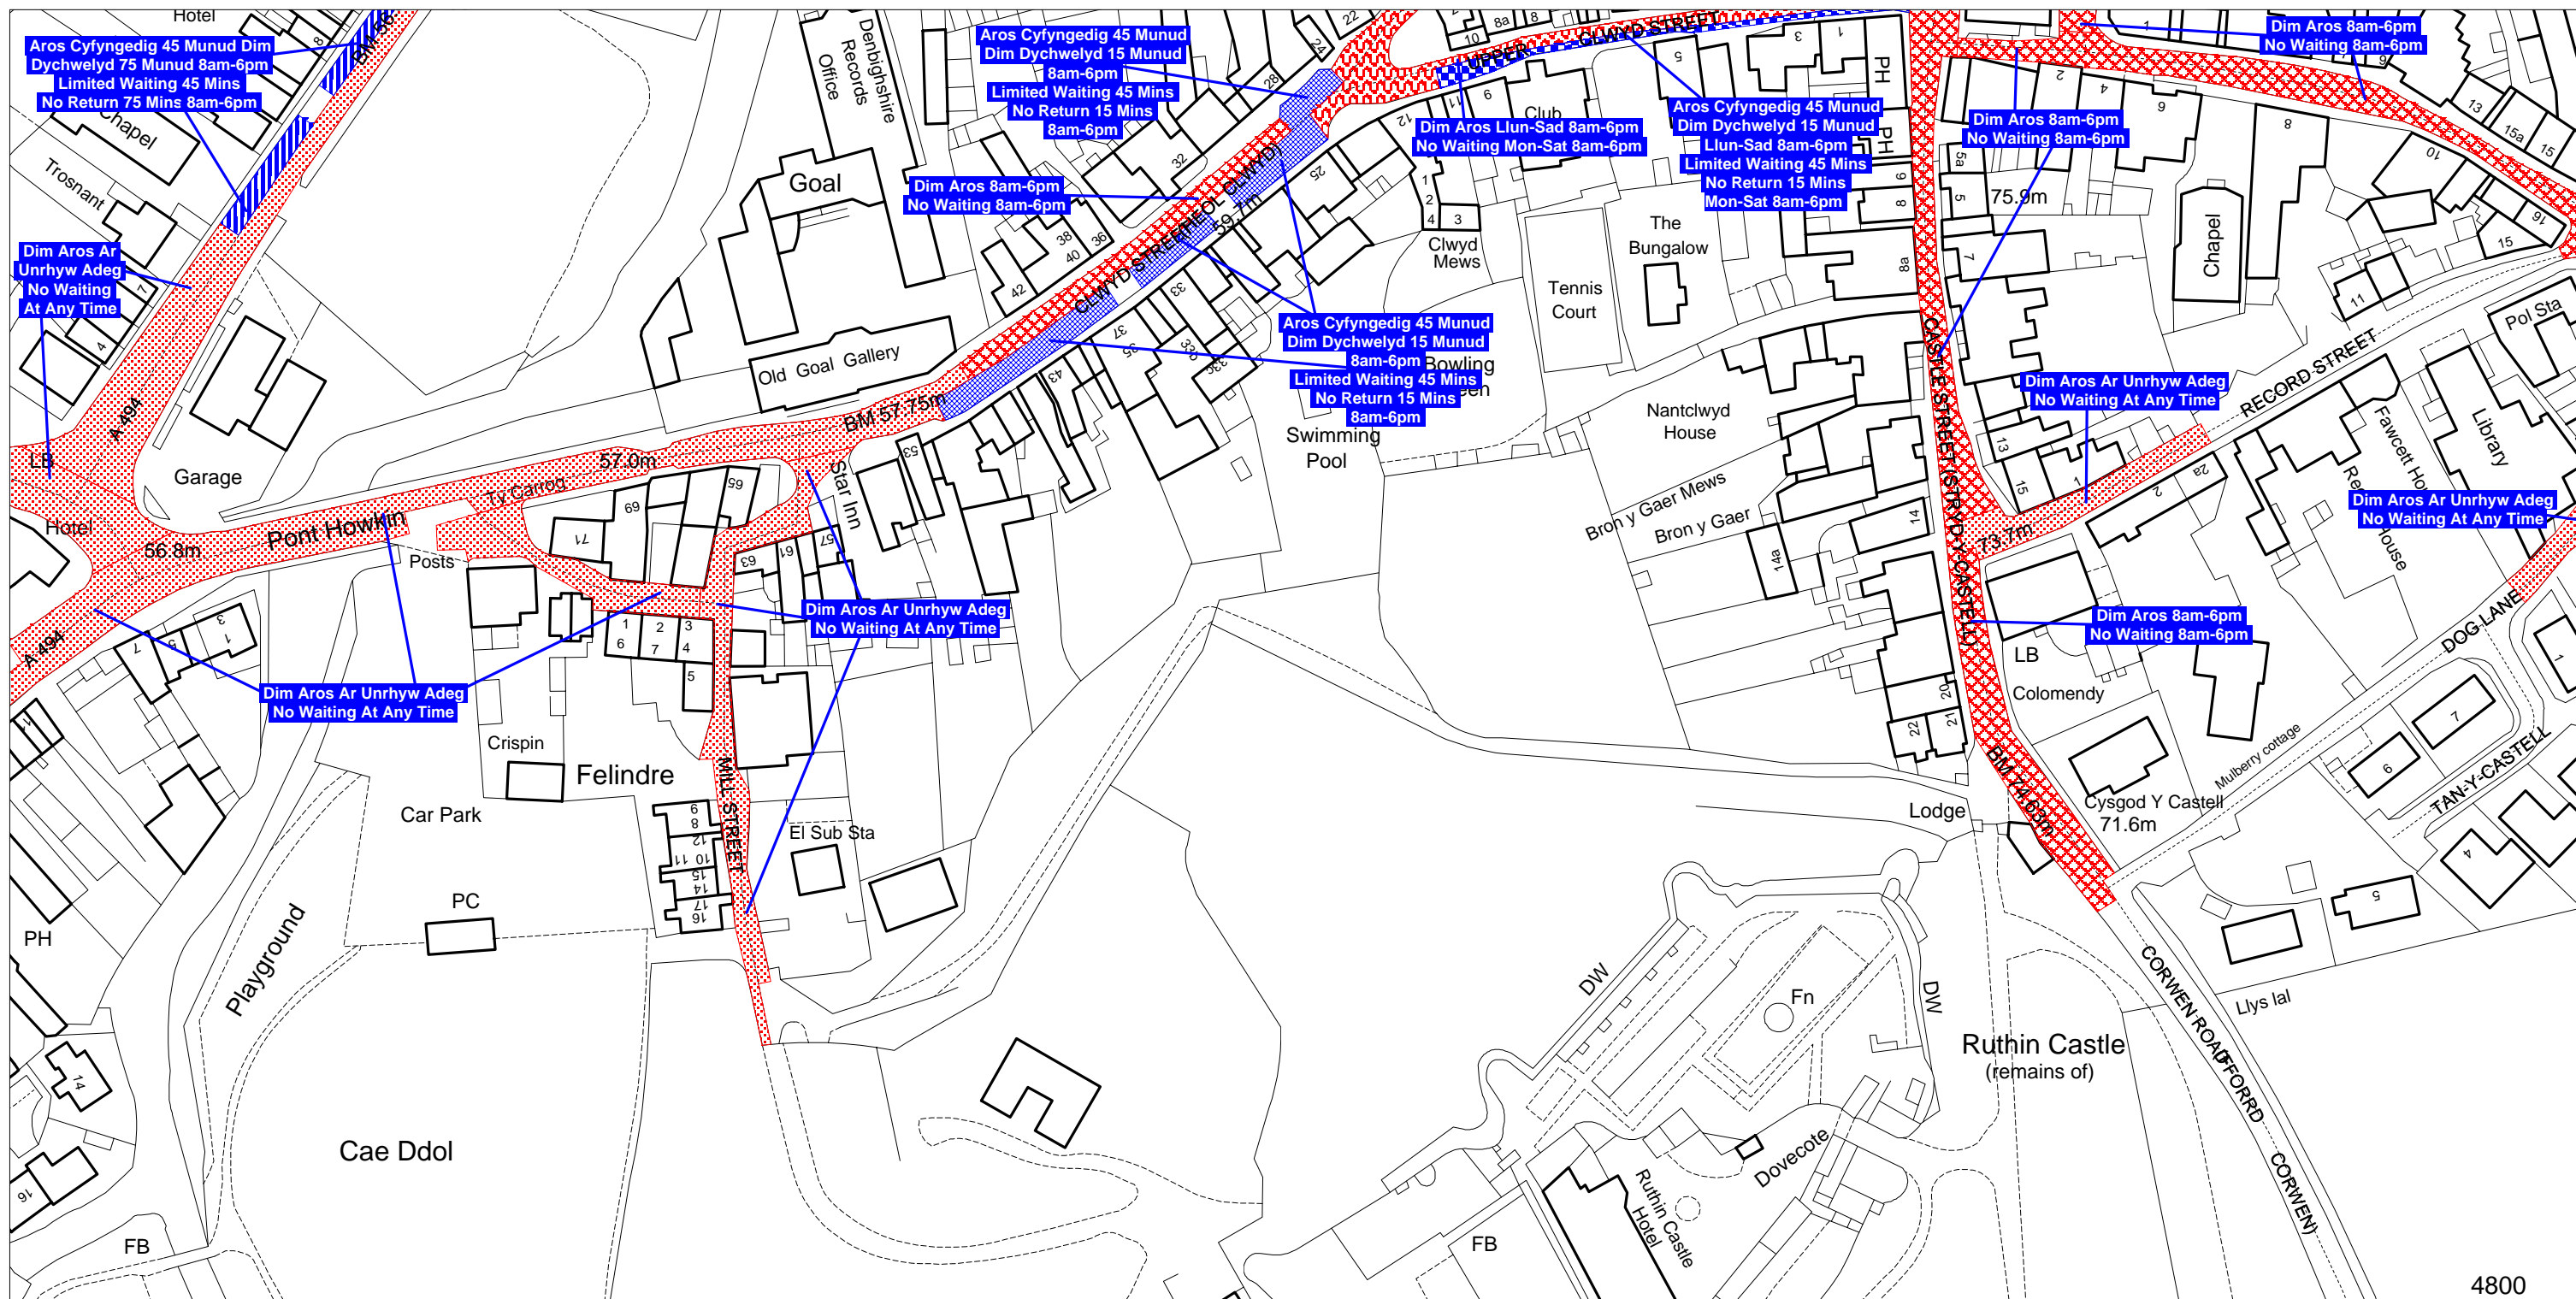

CÔD ARDAL: AN116
AREA CODE: AN116

RHIF ADOLYGIAD Y DDALEN - 1
SHEET REVISION NUMBER - 1

DALEN YN WEITHREDOL O -
SHEET ACTIVE FROM -

4800

GRADDFA - 1:1250
SCALE - 1:1250

Gorchymyn Cydgrynhoi (Cyfyngiadau Aros A Mannau Parcio Ar Y Stryd)
Cyngor Sir Ddinbych 2004

Denbighshire County Council (Waiting Restrictions And Street Parking Places)
Consolidation Order 2004

Cyngor Sir Ddinbych
Adran Prifffyrdd a Chludiant
Caledfryn
Ffordd y Ffair
Dinbych
Sir Ddinbych, LL16 3RJ

Denbighshire County Council
Highways & Transportation Department
Caledfryn
Smithfield Road
Denbigh
Denbighshire, LL16 3RJ

Cynhyrchwyd o fapiau 1:1250 yr Arolwg Ordnans gyda chaniatâd Rheolwr Gwasg Ei Mawrhydi © Hawffraint y Goron Trwydded Rhif LA09008L. Mae atgynhyrchu diawdurdod yn torri Hawffraint y Goron a gall arwain at erlyniad neu achos sifil.
Produced from Ordnance Survey 1:1250 mapping with permission of the Controller of Her Majesty's Stationery Office © Crown Copyright Licence No. LA09008L. Unauthorised reproduction infringes Crown Copyright and may lead to prosecution or civil proceedings