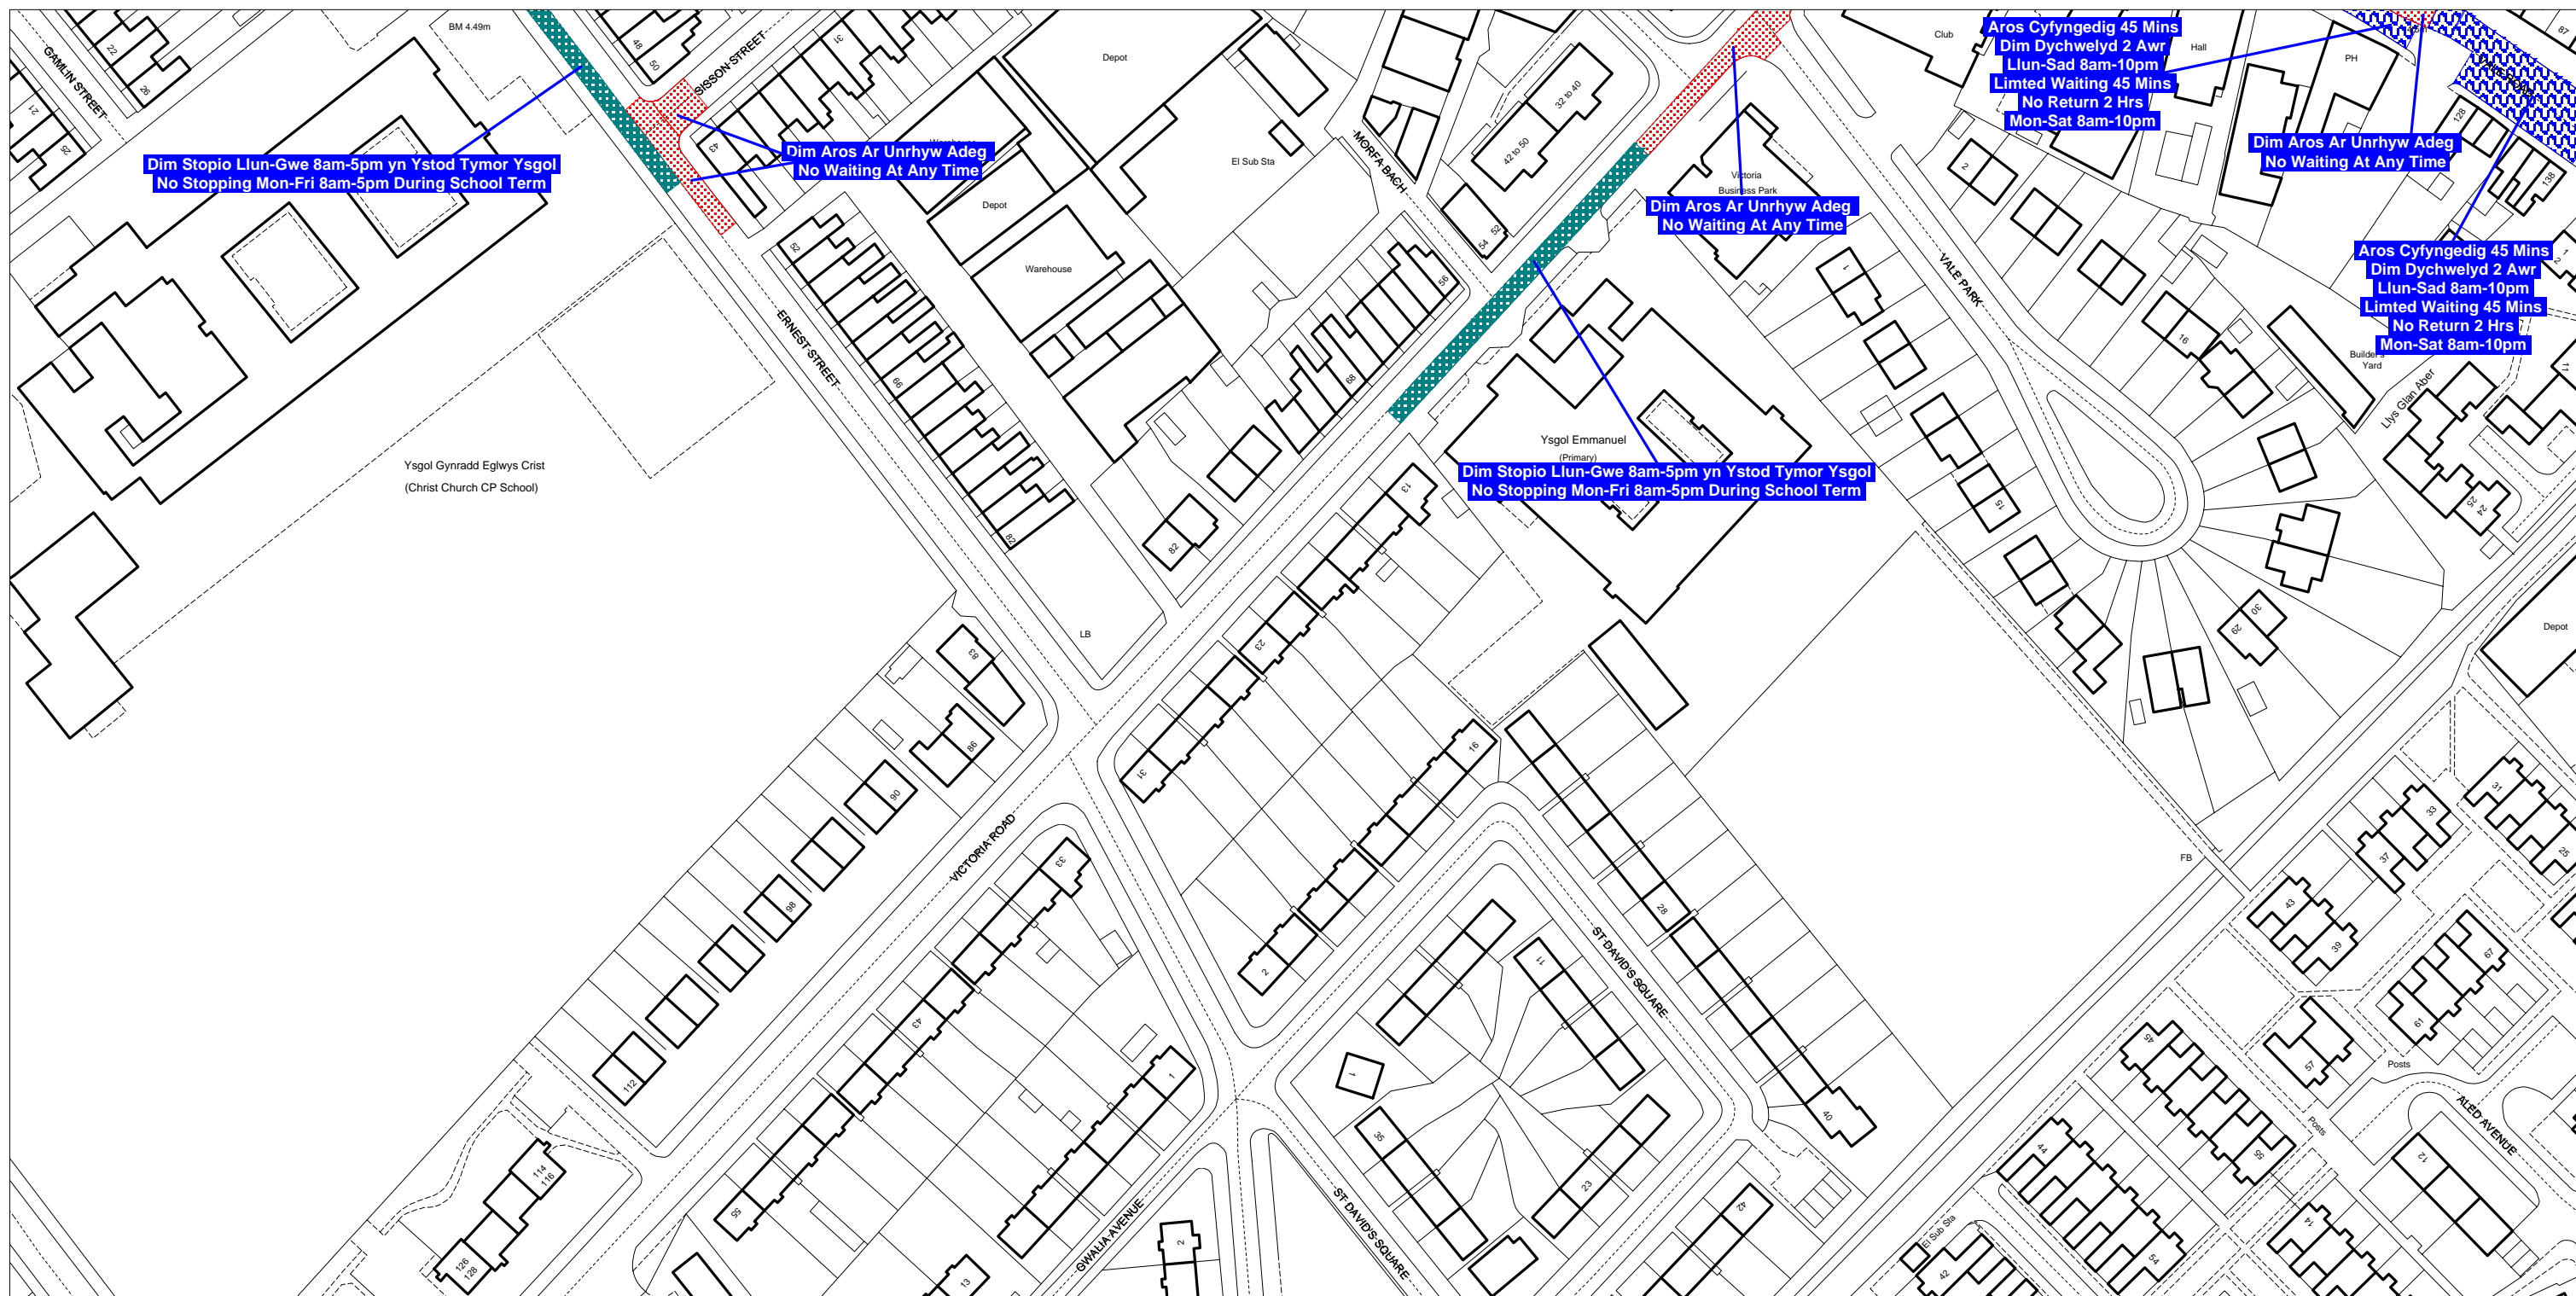

CÔD ARDAL: R25
AREA CODE: R25

RHIF ADOLYGIAD Y DDALEN - 1
SHEET REVISION NUMBER - 1

DALEN YN WEITHREDOL O -
SHEET ACTIVE FROM -

GRADDFA - 1:1250
SCALE - 1:1250

Gorchymyn Cydgrynhoi (Cyfyngiadau Aros A Mannau Parcio Ar Y Stryd)
Cyngor Sir Ddinbych 2004

Denbighshire County Council (Waiting Restrictions And Street Parking Places)
Consolidation Order 2004

Cyngor Sir Ddinbych
Adran Priffyrdd a Chludiant
Caledfryn
Ffordd y Ffair
Dinbych
Sir Ddinbych, LL16 3RJ

Denbighshire County Council
Highways & Transportation Department
Caledfryn
Smithfield Road
Denbigh
Denbighshire, LL16 3RJ

Cynhyrchwyd o fapiau 1:1250 yr Arolwg Ordnans gyda chaniatâd Rheolwr Gwasg Ei Mawrhydi © Hawlfraint y Goron
Trwydded Rhif LA09008L. Mae atgynhyrchu diawdurdod yn torri Hawlfraint y Goron a gall arwain at erlyniad neu achos sifil.

Produced from Ordnance Survey 1:1250 mapping with permission of the Controller of Her Majesty's Stationery Office © Crown Copyright
Licence No. LA09008L. Unauthorised reproduction infringes Crown Copyright and may lead to prosecution or civil proceedings