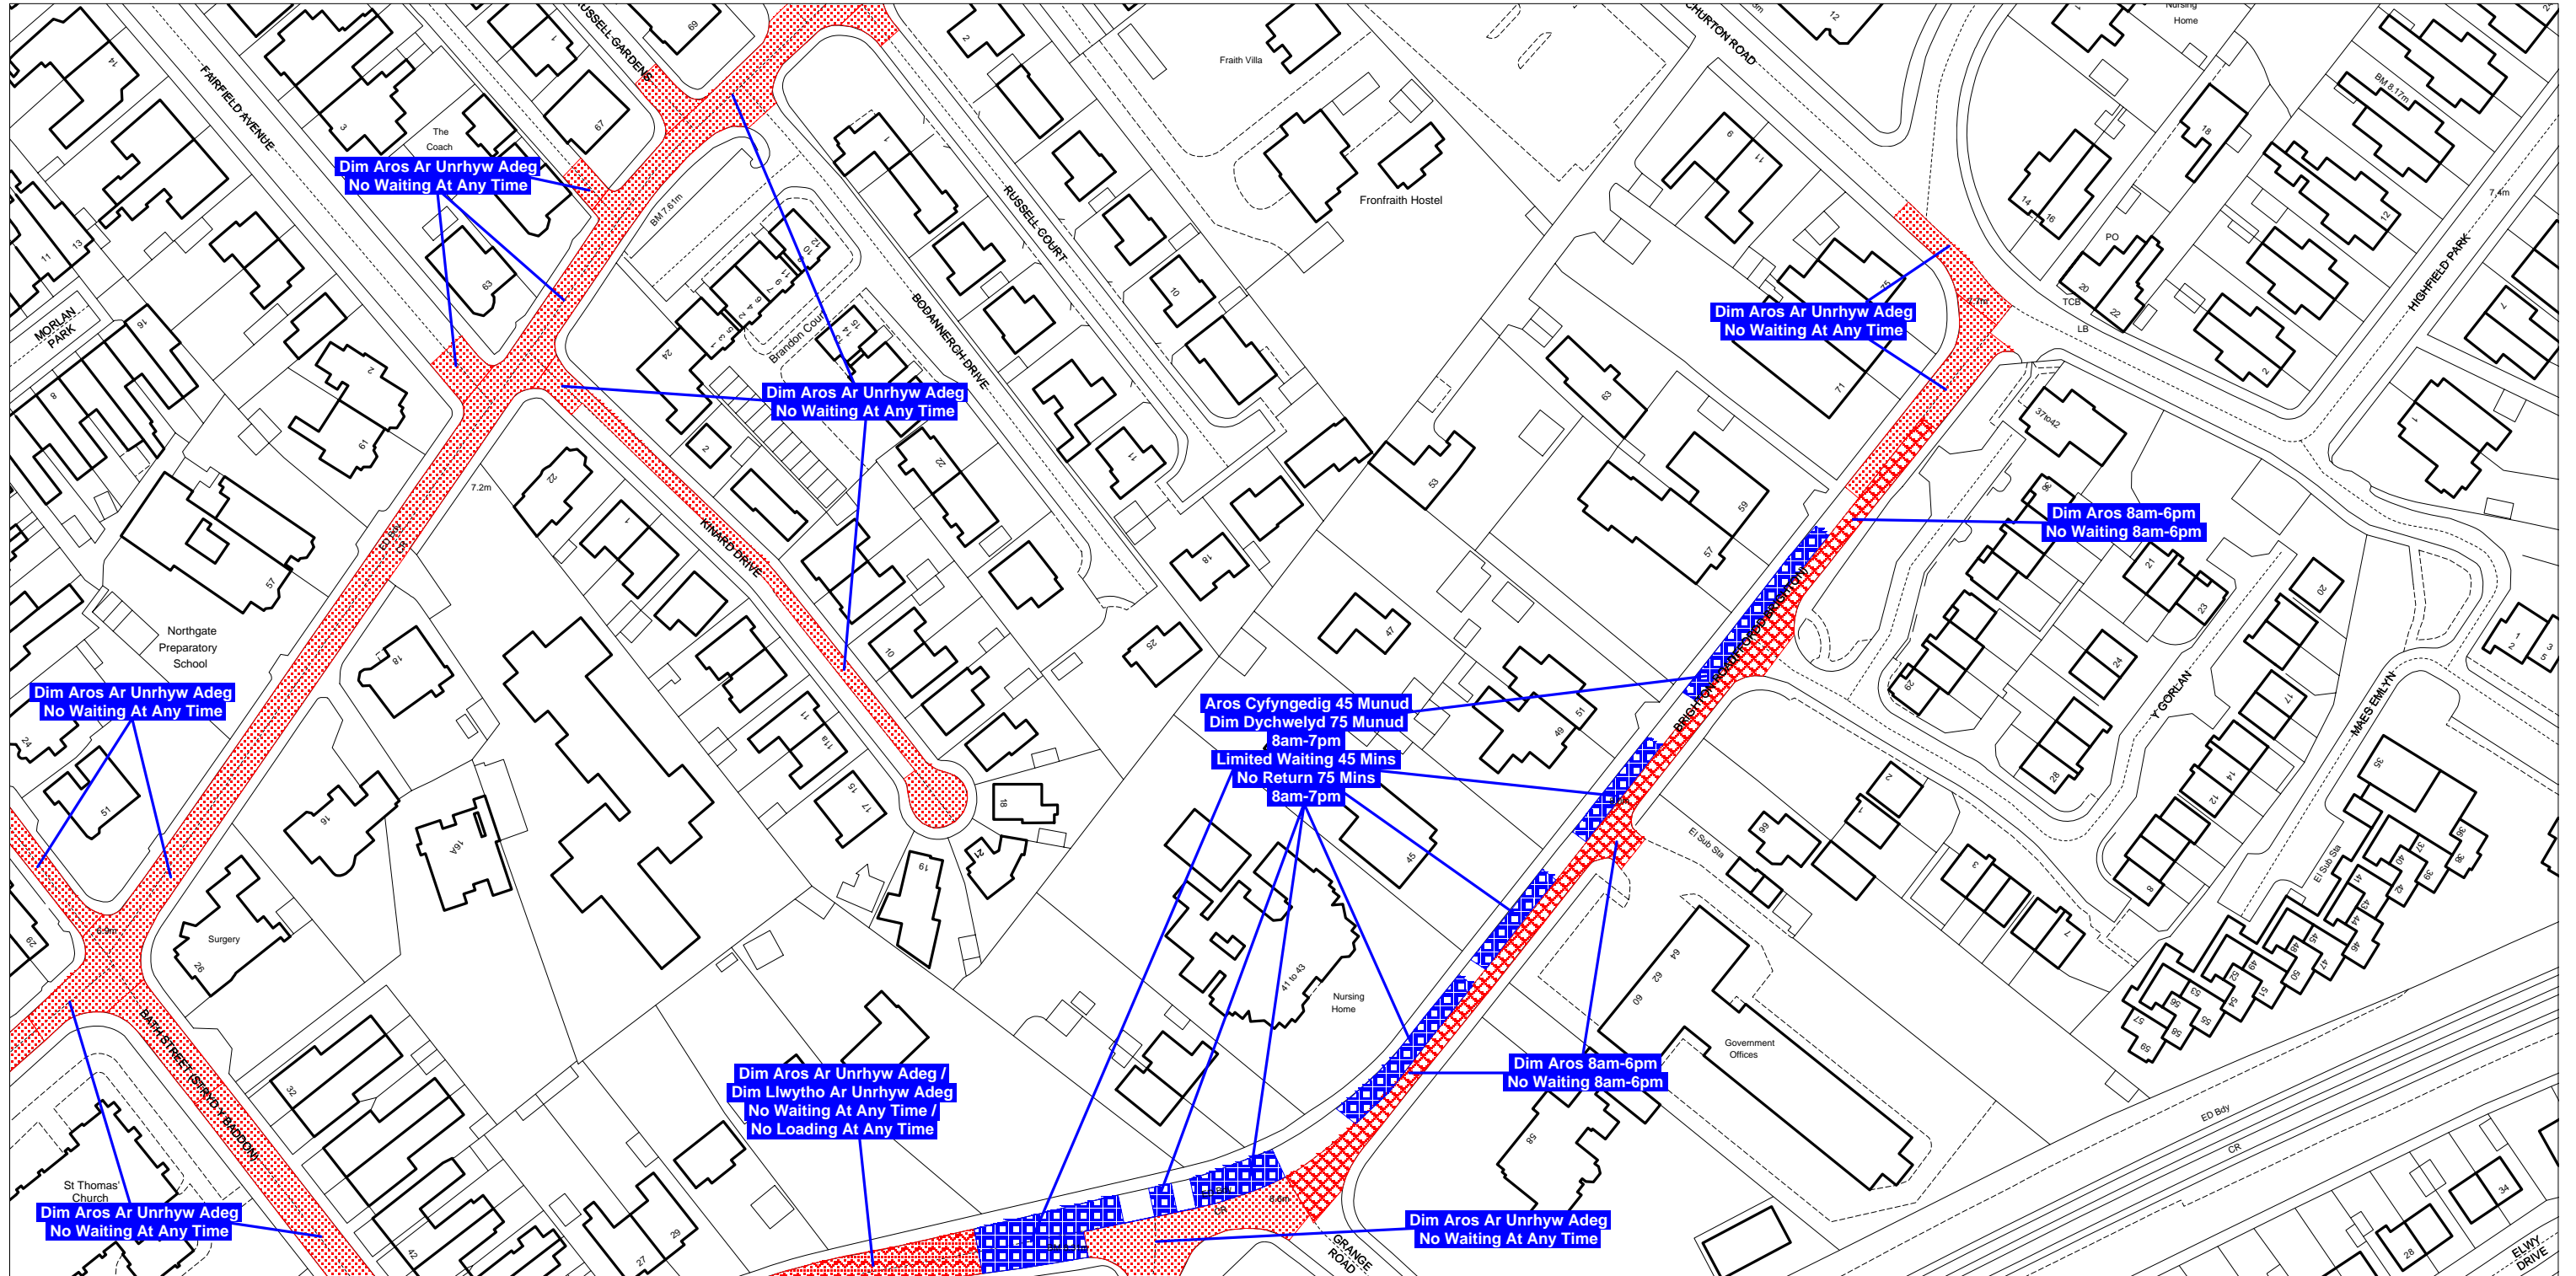

CÔD ARDAL: R22
AREA CODE: R22

RHIF ADOLYGIAD Y DDALEN - 1
SHEET REVISION NUMBER - 1

DALEN YN WEITHREDOL O -
SHEET ACTIVE FROM -

GRADDFA - 1:1250
SCALE - 1:1250

Gorchymyn Cydgrynhoi (Cyfyngiadau Aros A Mannau Parcio Ar Y Stryd)
Cyngor Sir Ddinbych 2004

Denbighshire County Council (Waiting Restrictions And Street Parking Places)
Consolidation Order 2004

Cyngor Sir Ddinbych
Adran Priffyrdd a Chludiant
Caledfryn
Ffordd y Ffair
Dinbych
Sir Ddinbych, LL16 3RJ

Denbighshire County Council
Highways & Transportation Department
Caledfryn
Smithfield Road
Denbigh
Denbighshire, LL16 3RJ

Cynhyrchwyd o fapiau 1:1250 yr Arolwg Ordnans gyda chaniatâd Rheolwr Gwasg Ei Mawrhydi © Hawffrait y Goron Trwydded Rhif LA09008L. Mae atgynhyrchu diawdurdod yn torri Hawffrait y Goron a gall arwain at erlyniad neu achos sifil.
Produced from Ordnance Survey 1:1250 mapping with permission of the Controller of Her Majesty's Stationery Office © Crown Copyright Licence No. LA09008L. Unauthorised reproduction infringes Crown Copyright and may lead to prosecution or civil proceedings