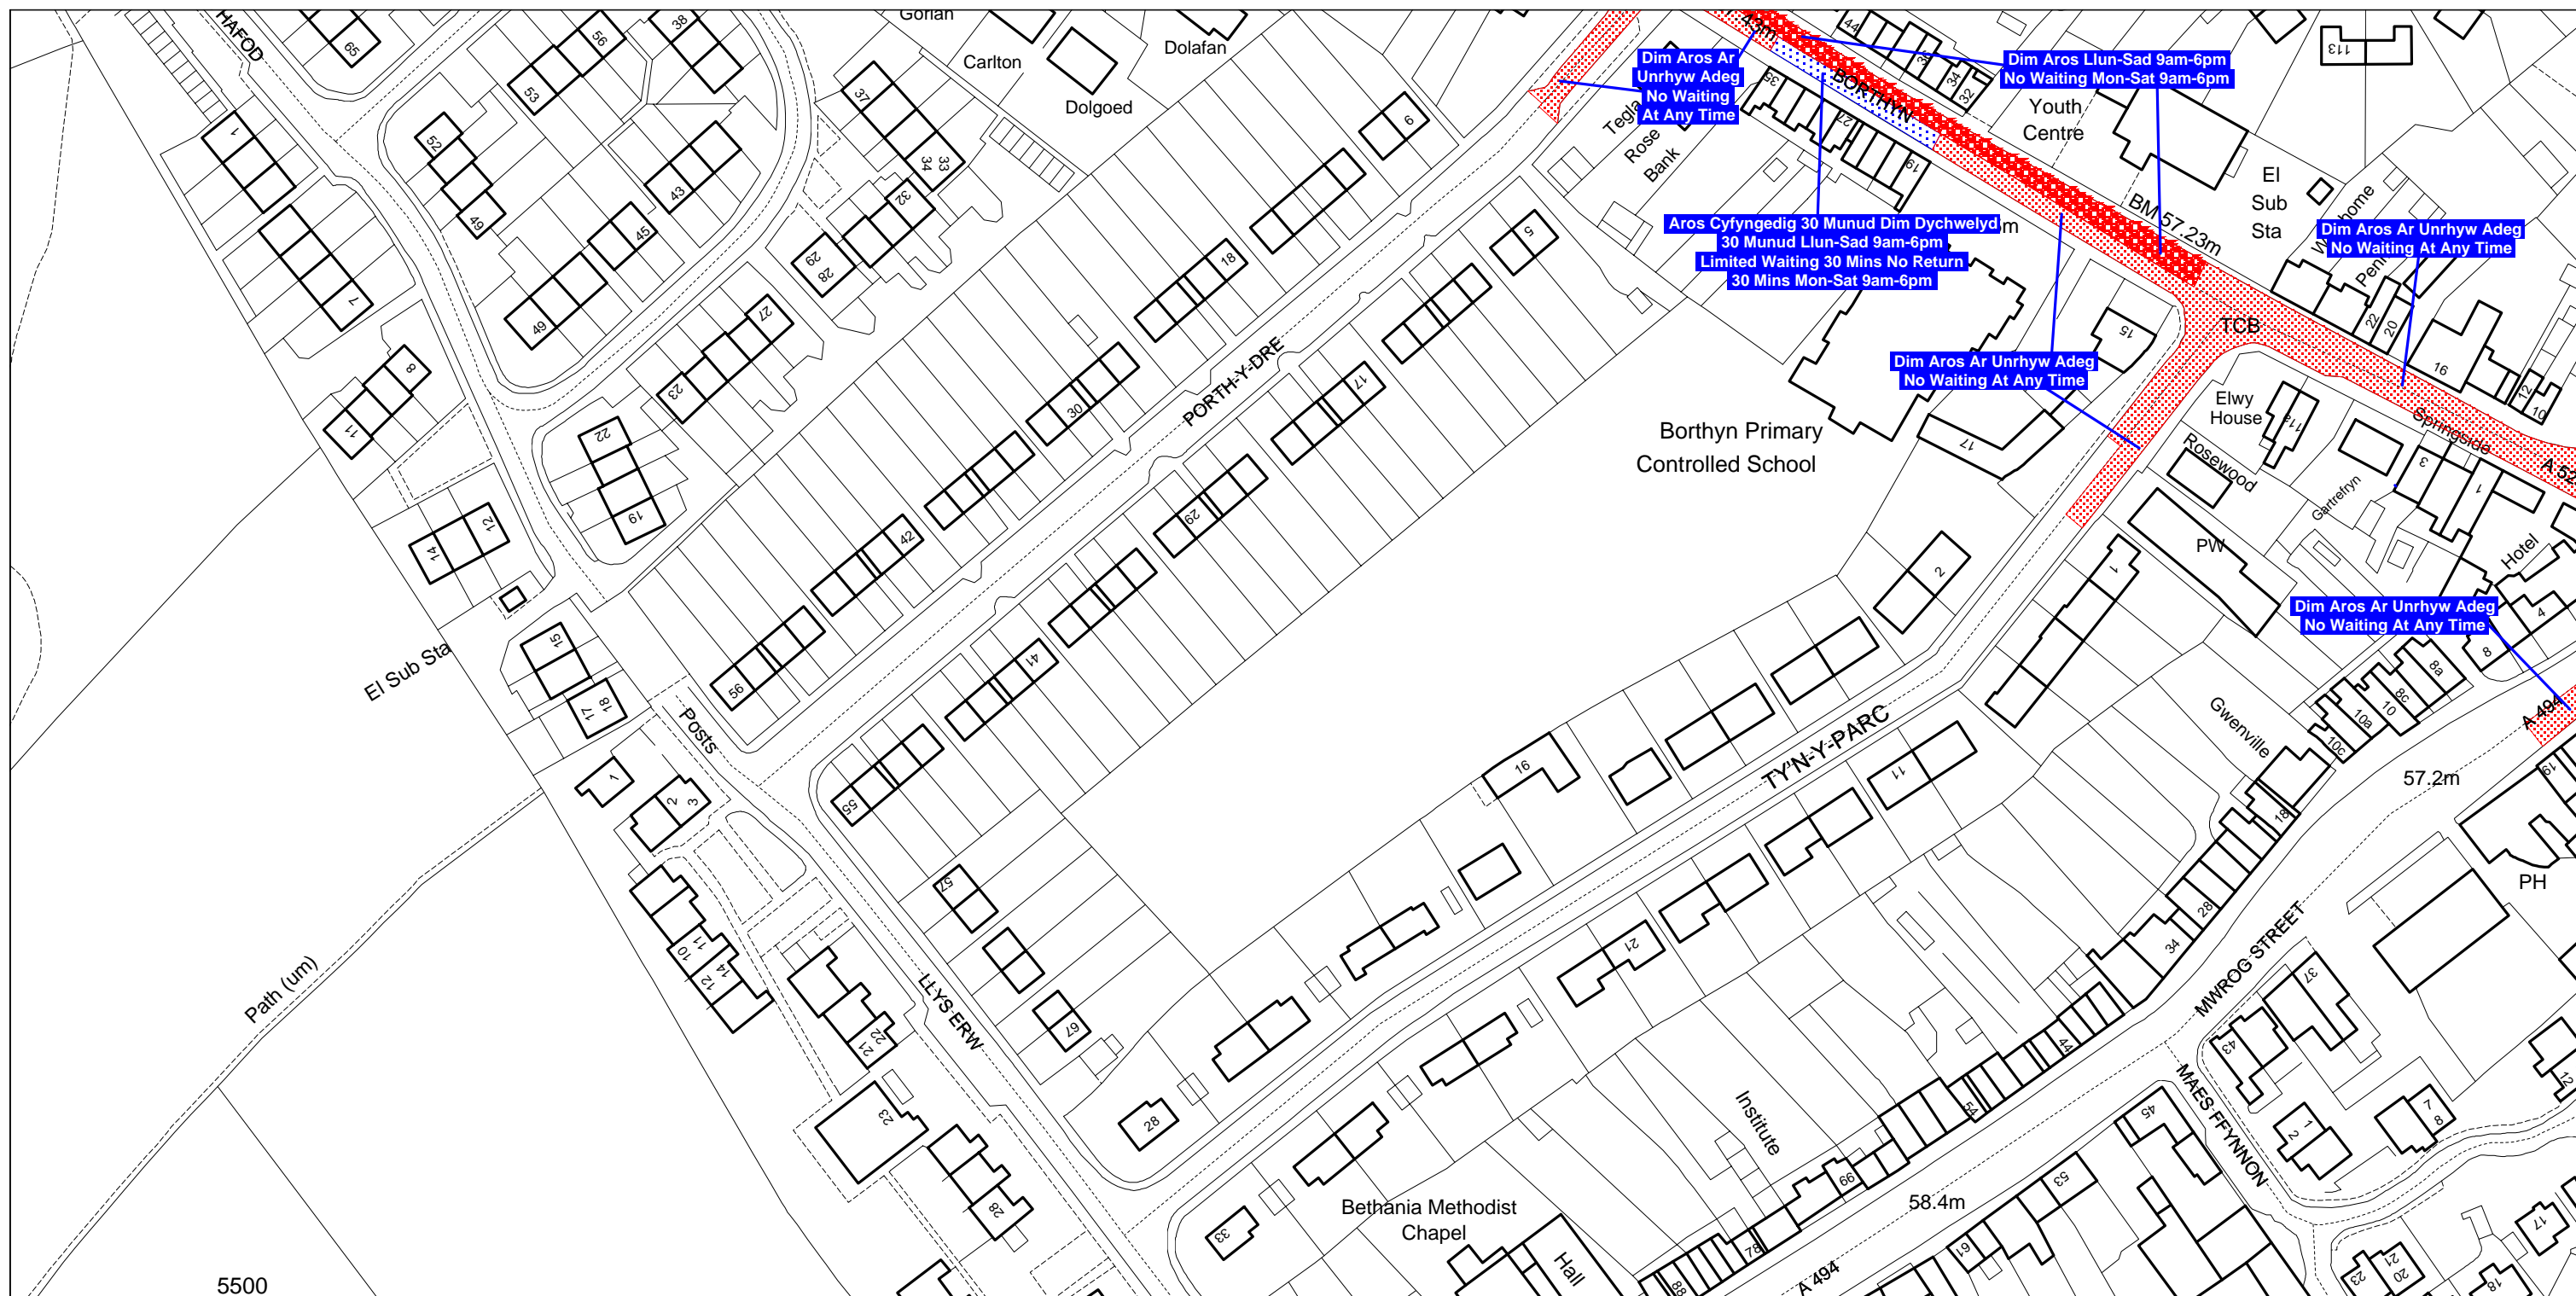

CÔD ARDAL: AM116
AREA CODE: AM116

RHIF ADOLYGIAD Y DDALEN - 1
SHEET REVISION NUMBER - 1

DALEN YN WEITHREDOL O -
SHEET ACTIVE FROM -

GRADDFA - 1:1250
SCALE - 1:1250

Gorchymyn Cydgrynhoi (Cyfyngiadau Aros A Mannau Parcio Ar Y Stryd)
Cyngor Sir Ddinbych 2004

Denbighshire County Council (Waiting Restrictions And Street Parking Places)
Consolidation Order 2004

Cyngor Sir Ddinbych
Adran Prifffyrdd a Chludiant
Caledfryn
Ffordd y Ffair
Dinbych
Sir Ddinbych, LL16 3RJ

Denbighshire County Council
Highways & Transportation Department
Caledfryn
Smithfield Road
Denbigh
Denbighshire, LL16 3RJ

Cynhyrchwyd o fapiau 1:1250 yr Arolwg Ordnans gyda chaniatâd Rheolwr Gwasg Ei Mawrhydi © Hawffrait y Goron
Trwydded Rhif LA09008L. Mae atgynhyrchu diawdurdod yn torri Hawffrait y Goron a gall arwain at erlyniad neu achos sifil.

Produced from Ordnance Survey 1:1250 mapping with permission of the Controller of Her Majesty's Stationery Office © Crown Copyright
Licence No. LA09008L. Unauthorised reproduction infringes Crown Copyright and may lead to prosecution or civil proceedings