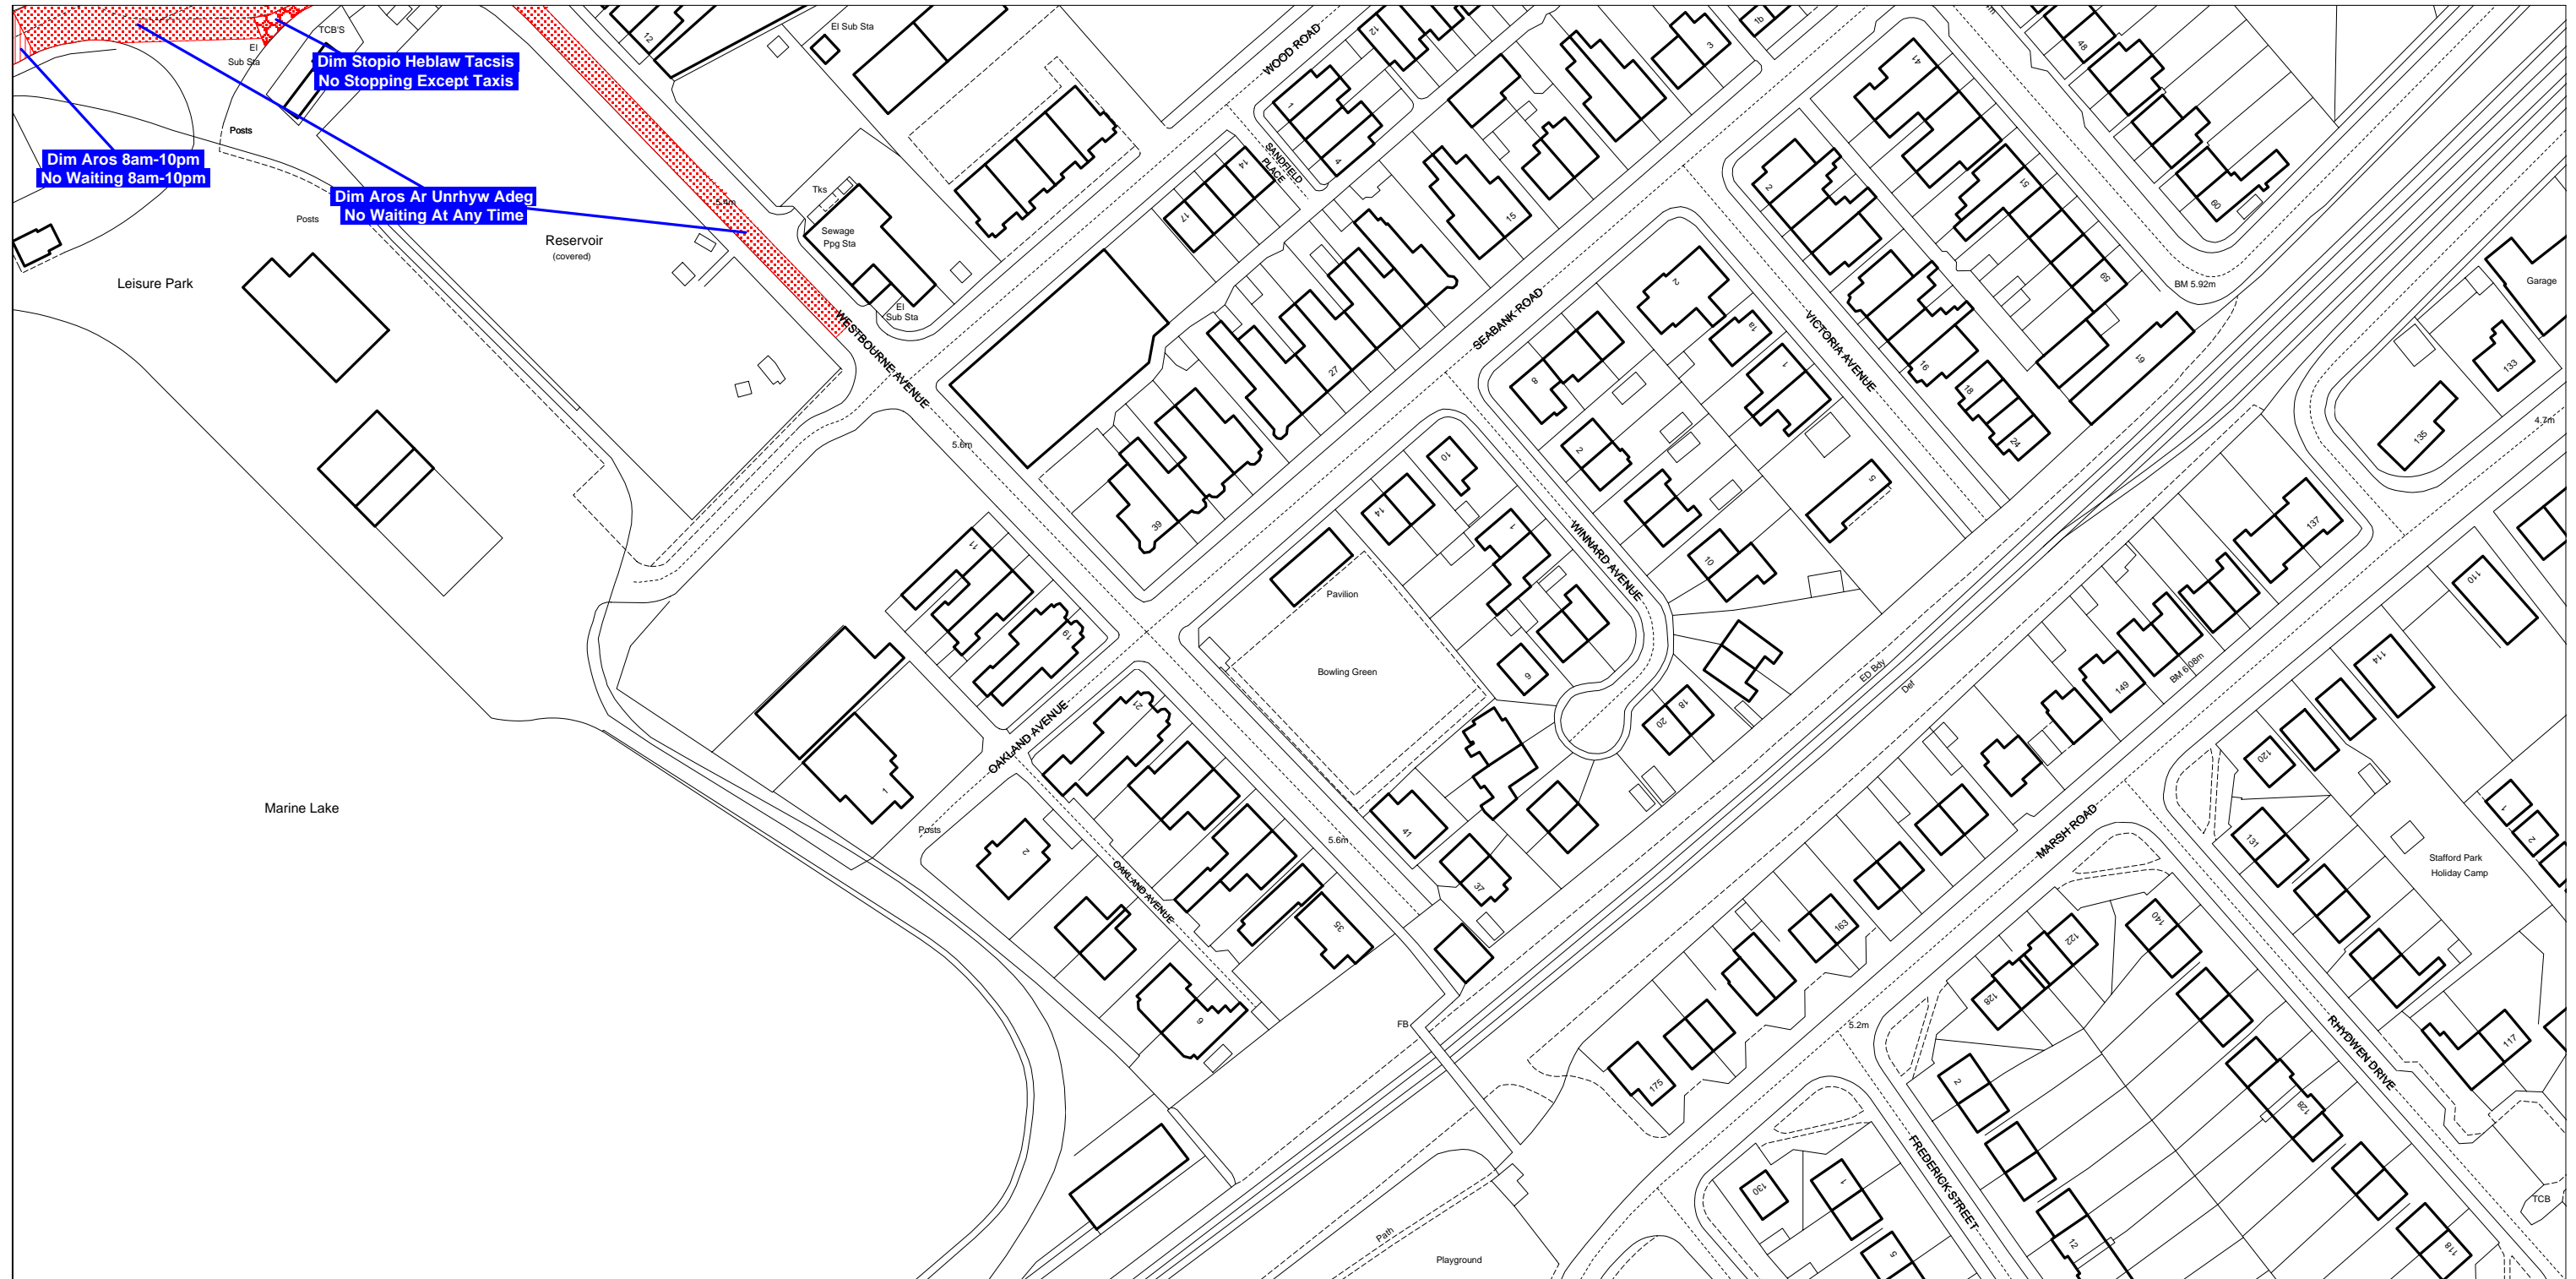

CÔD ARDAL: P26
AREA CODE: P26

RHIF ADOLYGIAD Y DDALEN - 1
SHEET REVISION NUMBER - 1

DALEN YN WEITHREDOL O -
SHEET ACTIVE FROM -

GRADDFA - 1:1250
SCALE - 1:1250

Gorchymyn Cydgrynhoi (Cyfyngiadau Aros A Mannau Parcio Ar Y Stryd)
Cyngor Sir Ddinbych 2004

Denbighshire County Council (Waiting Restrictions And Street Parking Places)
Consolidation Order 2004

Cyngor Sir Ddinbych
Adran Prifffyrdd a Chludiant
Caledfryn
Ffordd y Ffair
Dinbych
Sir Ddinbych, LL16 3RJ

Denbighshire County Council
Highways & Transportation Department
Caledfryn
Smithfield Road
Denbigh
Denbighshire, LL16 3RJ

Cynhyrchwyd o fapiau 1:1250 yr Arolwg Ordnans gyda chaniatâd Rheolwr Gwasg Ei Mawrhydi © Hawffrait y Goron
Trwydded Rhif LA09008L. Mae atgynhyrchu diawdurdod yn torri Hawffrait y Goron a gall arwain at erlyniad neu achos sifil.

Produced from Ordnance Survey 1:1250 mapping with permission of the Controller of Her Majesty's Stationery Office © Crown Copyright
Licence No. LA09008L. Unauthorised reproduction infringes Crown Copyright and may lead to prosecution or civil proceedings