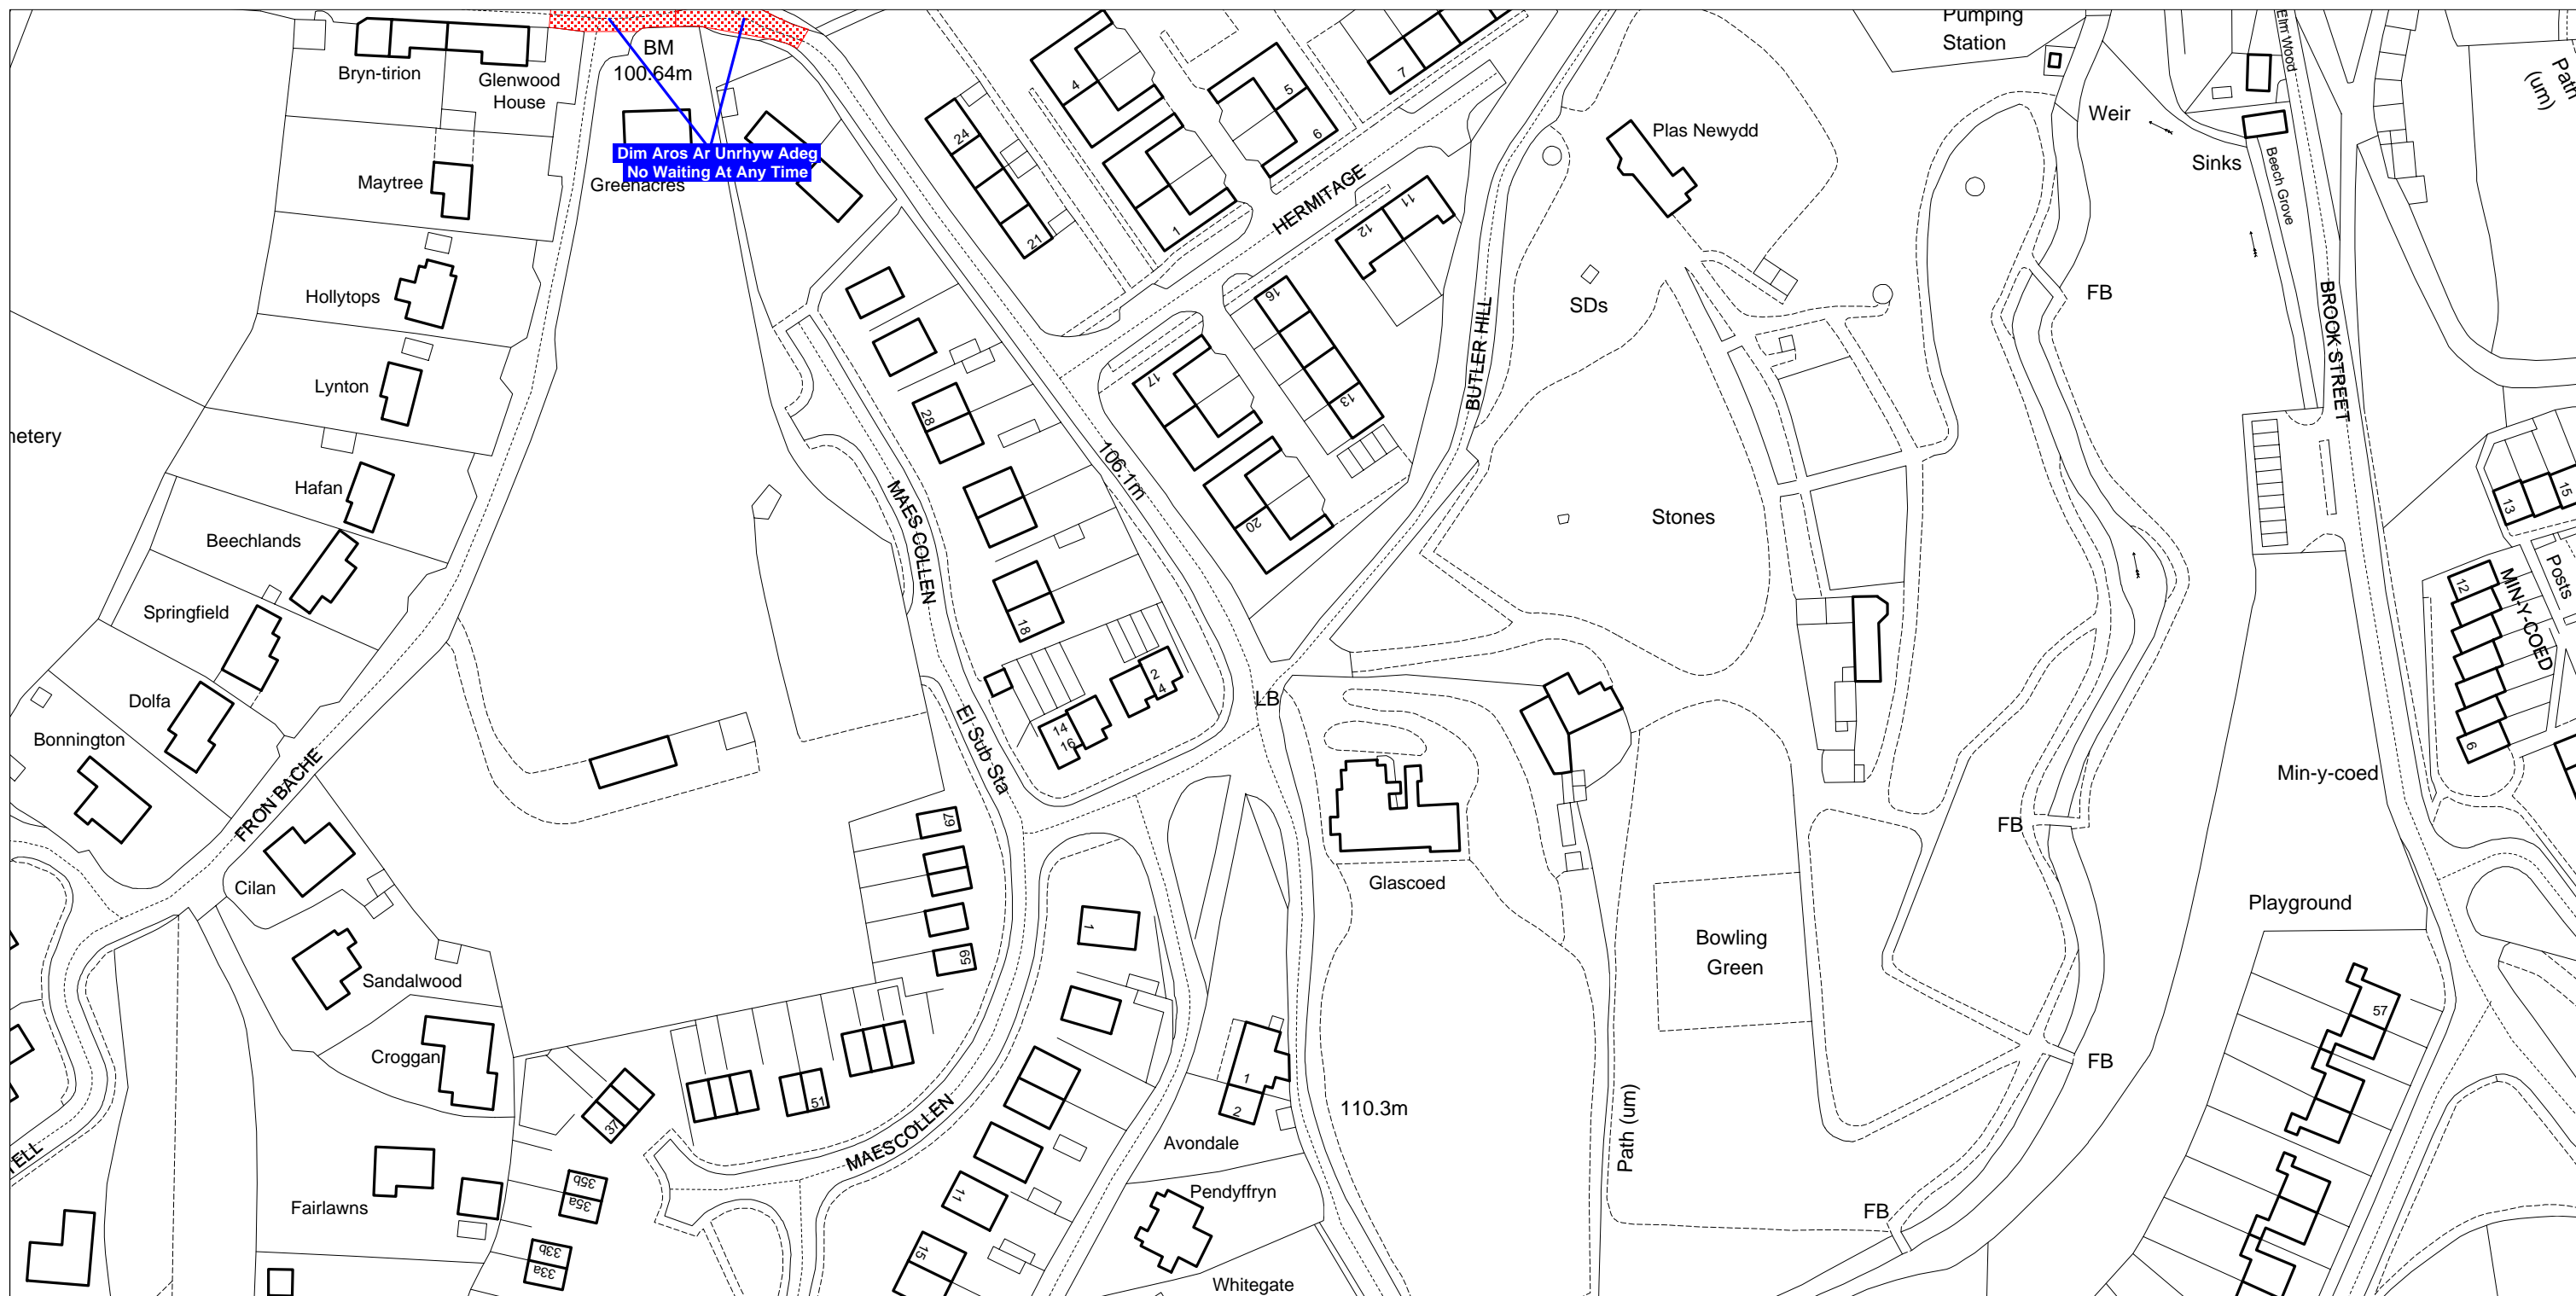

CÔD ARDAL: BG182
AREA CODE: BG182

RHIF ADOLYGIAD Y DDALEN - 1
SHEET REVISION NUMBER - 1

DALEN YN WEITHREDOL O -
SHEET ACTIVE FROM -

GRADDFA - 1:1250
SCALE - 1:1250

Gorchymyn Cydgrynhoi (Cyfyngiadau Aros A Mannau Parcio Ar Y Stryd)
Cyngor Sir Ddinbych 2004

Denbighshire County Council (Waiting Restrictions And Street Parking Places)
Consolidation Order 2004

Cyngor Sir Ddinbych
Adran Prifffyrdd a Chludiant
Caledfryn
Ffordd y Ffair
Dinbych
Sir Ddinbych, LL16 3RJ

Denbighshire County Council
Highways & Transportation Department
Caledfryn
Smithfield Road
Denbigh
Denbighshire, LL16 3RJ

Cynhyrchwyd o fapiau 1:1250 yr Arolwg Ordnans gyda chaniatâd Rheolwr Gwasg Ei Mawrhydi © Hawffrait y Goron
Trwydded Rhif LA09008L. Mae atgynhyrchu diawdurdod yn torri Hawffrait y Goron a gall arwain at erlyniad neu achos sifil.

Produced from Ordnance Survey 1:1250 mapping with permission of the Controller of Her Majesty's Stationery Office © Crown Copyright
Licence No. LA09008L. Unauthorised reproduction infringes Crown Copyright and may lead to prosecution or civil proceedings