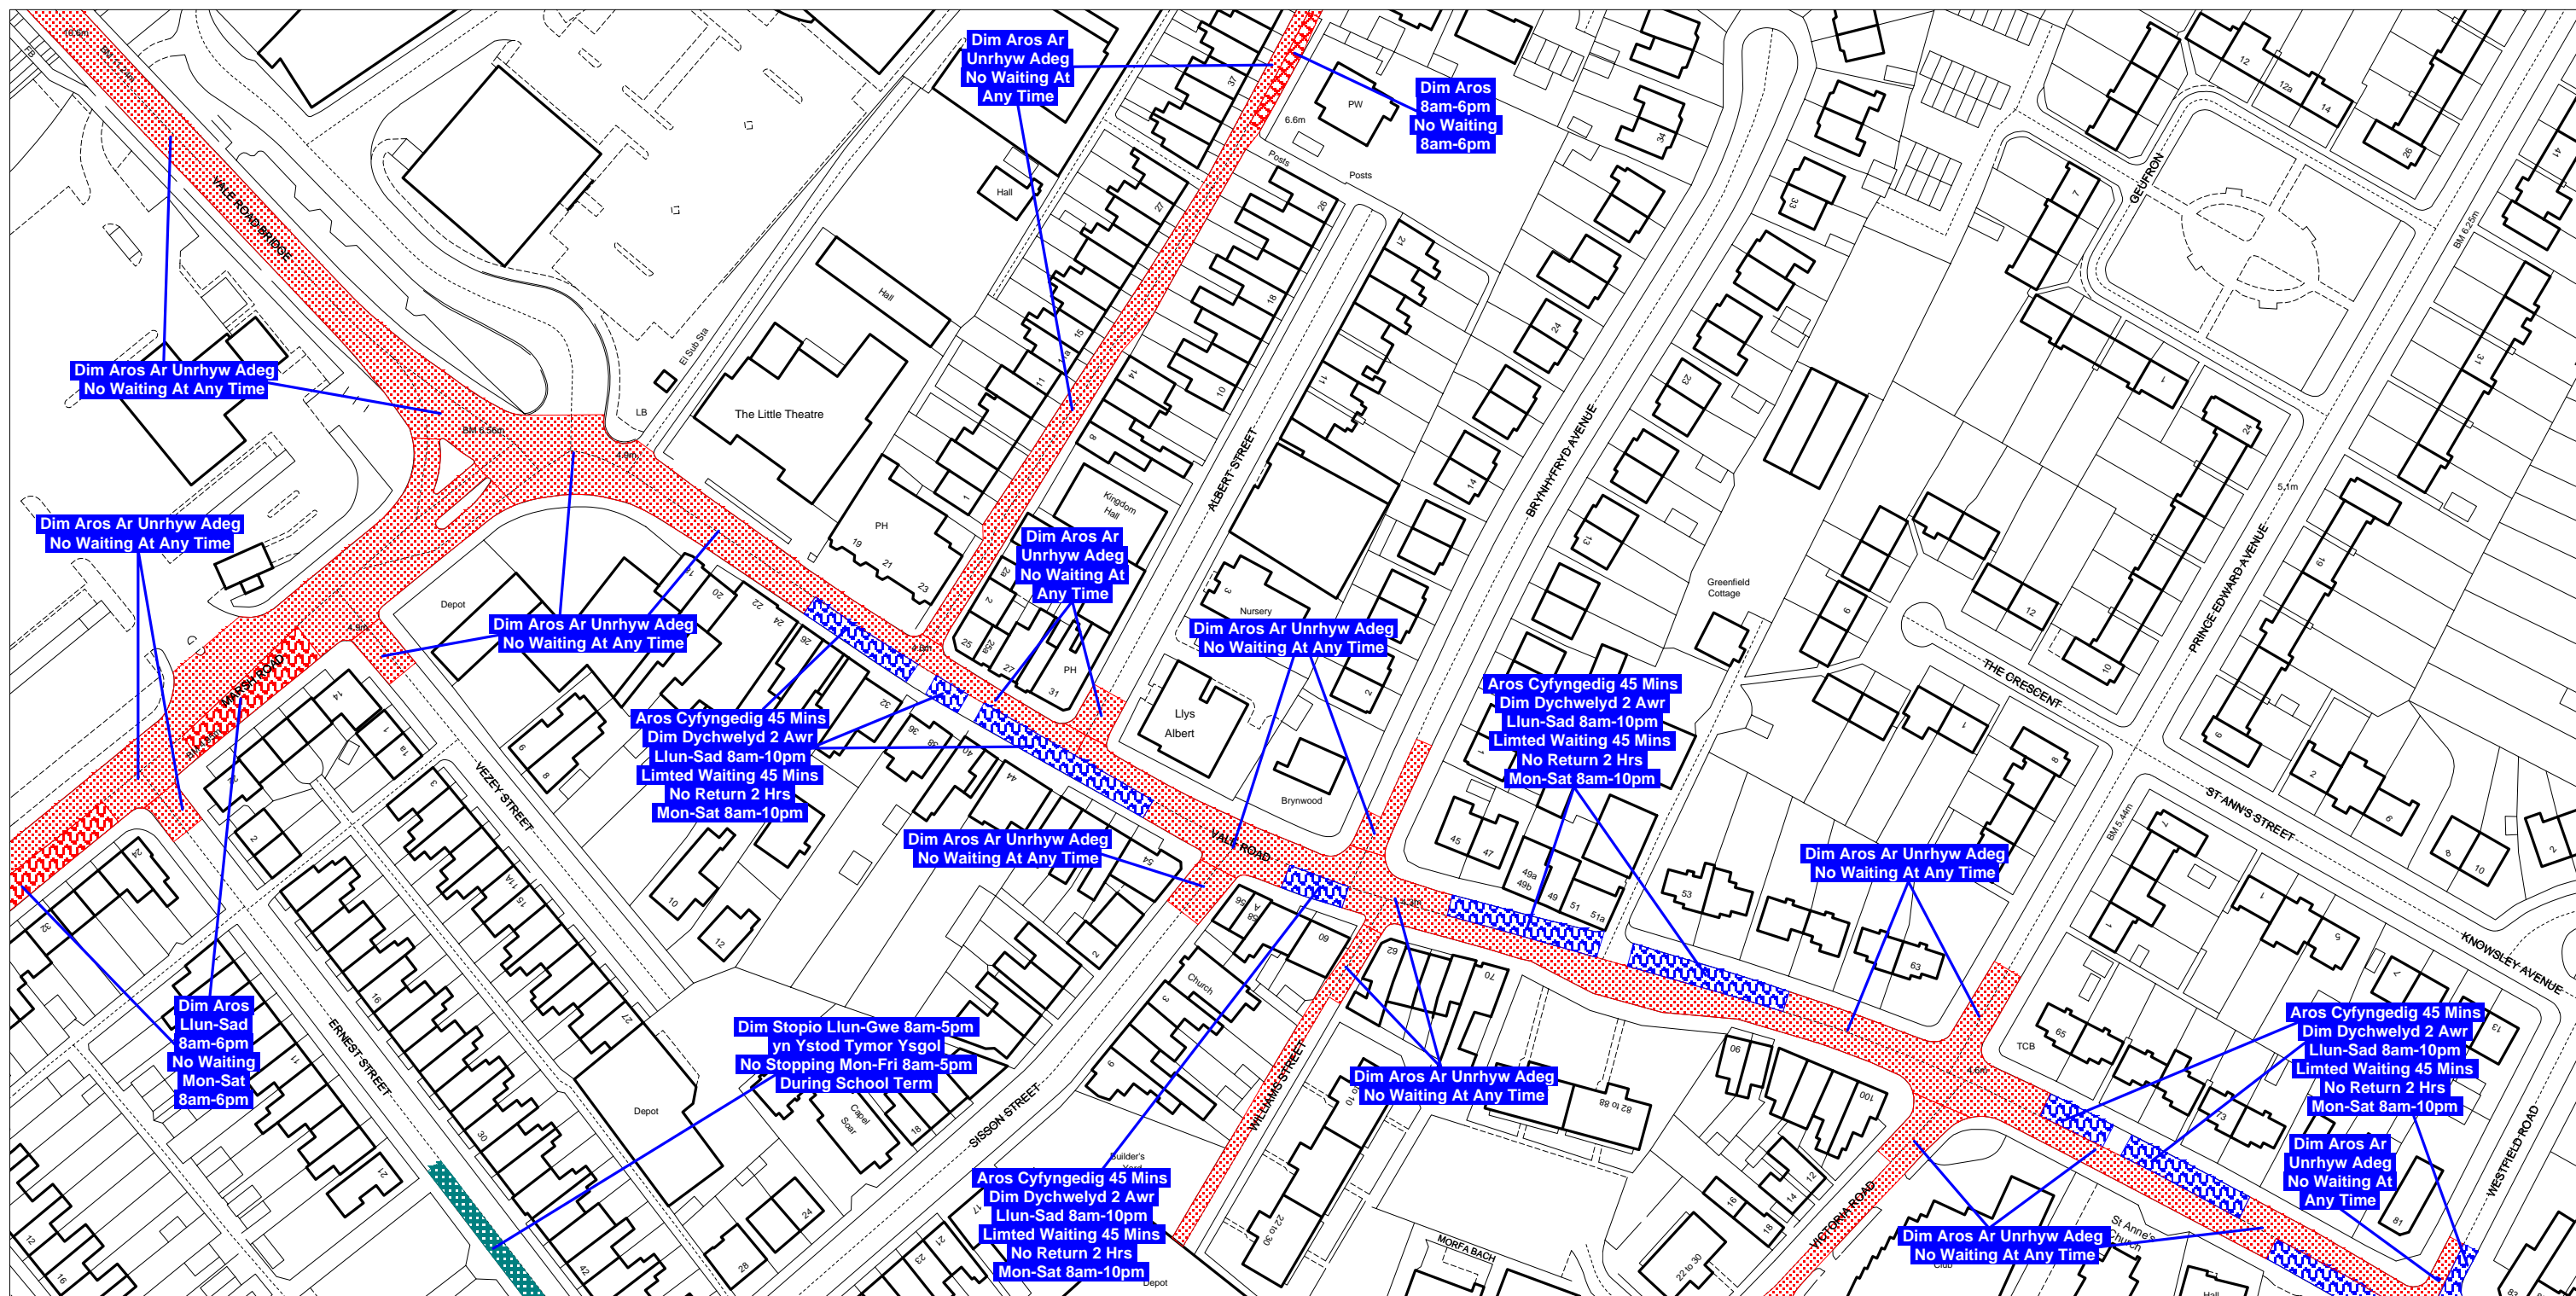

GRADDFA - 1:1250
SCALE - 1:1250

Gorchymyn Cydgrynhoi (Cyfyngiadau Aros A Mannau Parcio Ar Y Stryd)
Cyngor Sir Ddinbych 2004

Denbighshire County Council (Waiting Restrictions And Street Parking Places)
Consolidation Order 2004

Cyngor Sir Ddinbych
Adran Prifffyrdd a Chludiant
Caledfryn
Ffordd y Ffair
Dinbych
Sir Ddinbych, LL16 3RJ

Denbighshire County Council
Highways & Transportation Department
Caledfryn
Smithfield Road
Denbigh
Denbighshire, LL16 3RJ