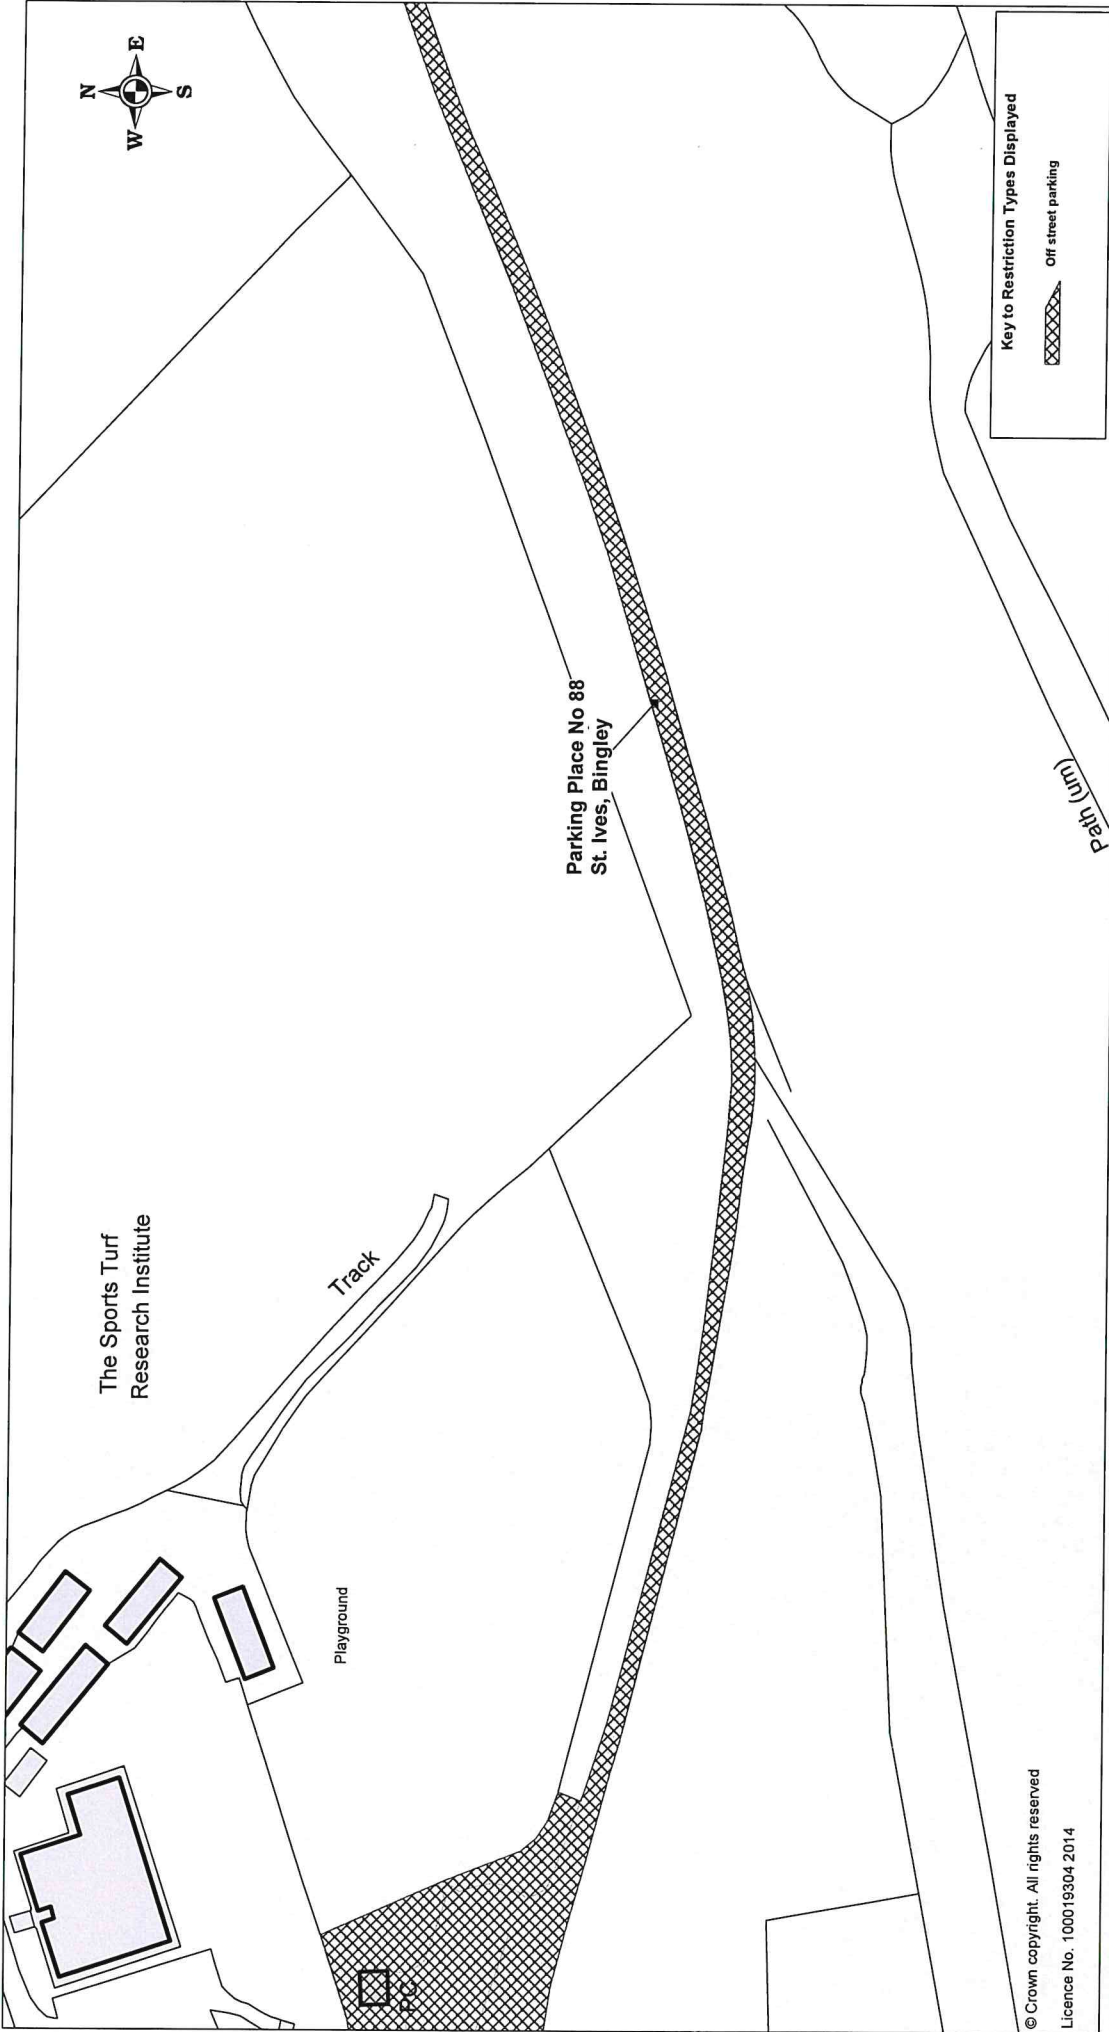

CITY OF BRADFORD METROPOLITAN DISTRICT COUNCIL	City of Bradford Metropolitan District Council (Off Street Parking Places) (Consolidation) Order 2015		SCALE	1 : 1250
	  Map No. 51D		DATE	04/12/2017
			DRAWING No.	
			DRAWN BY