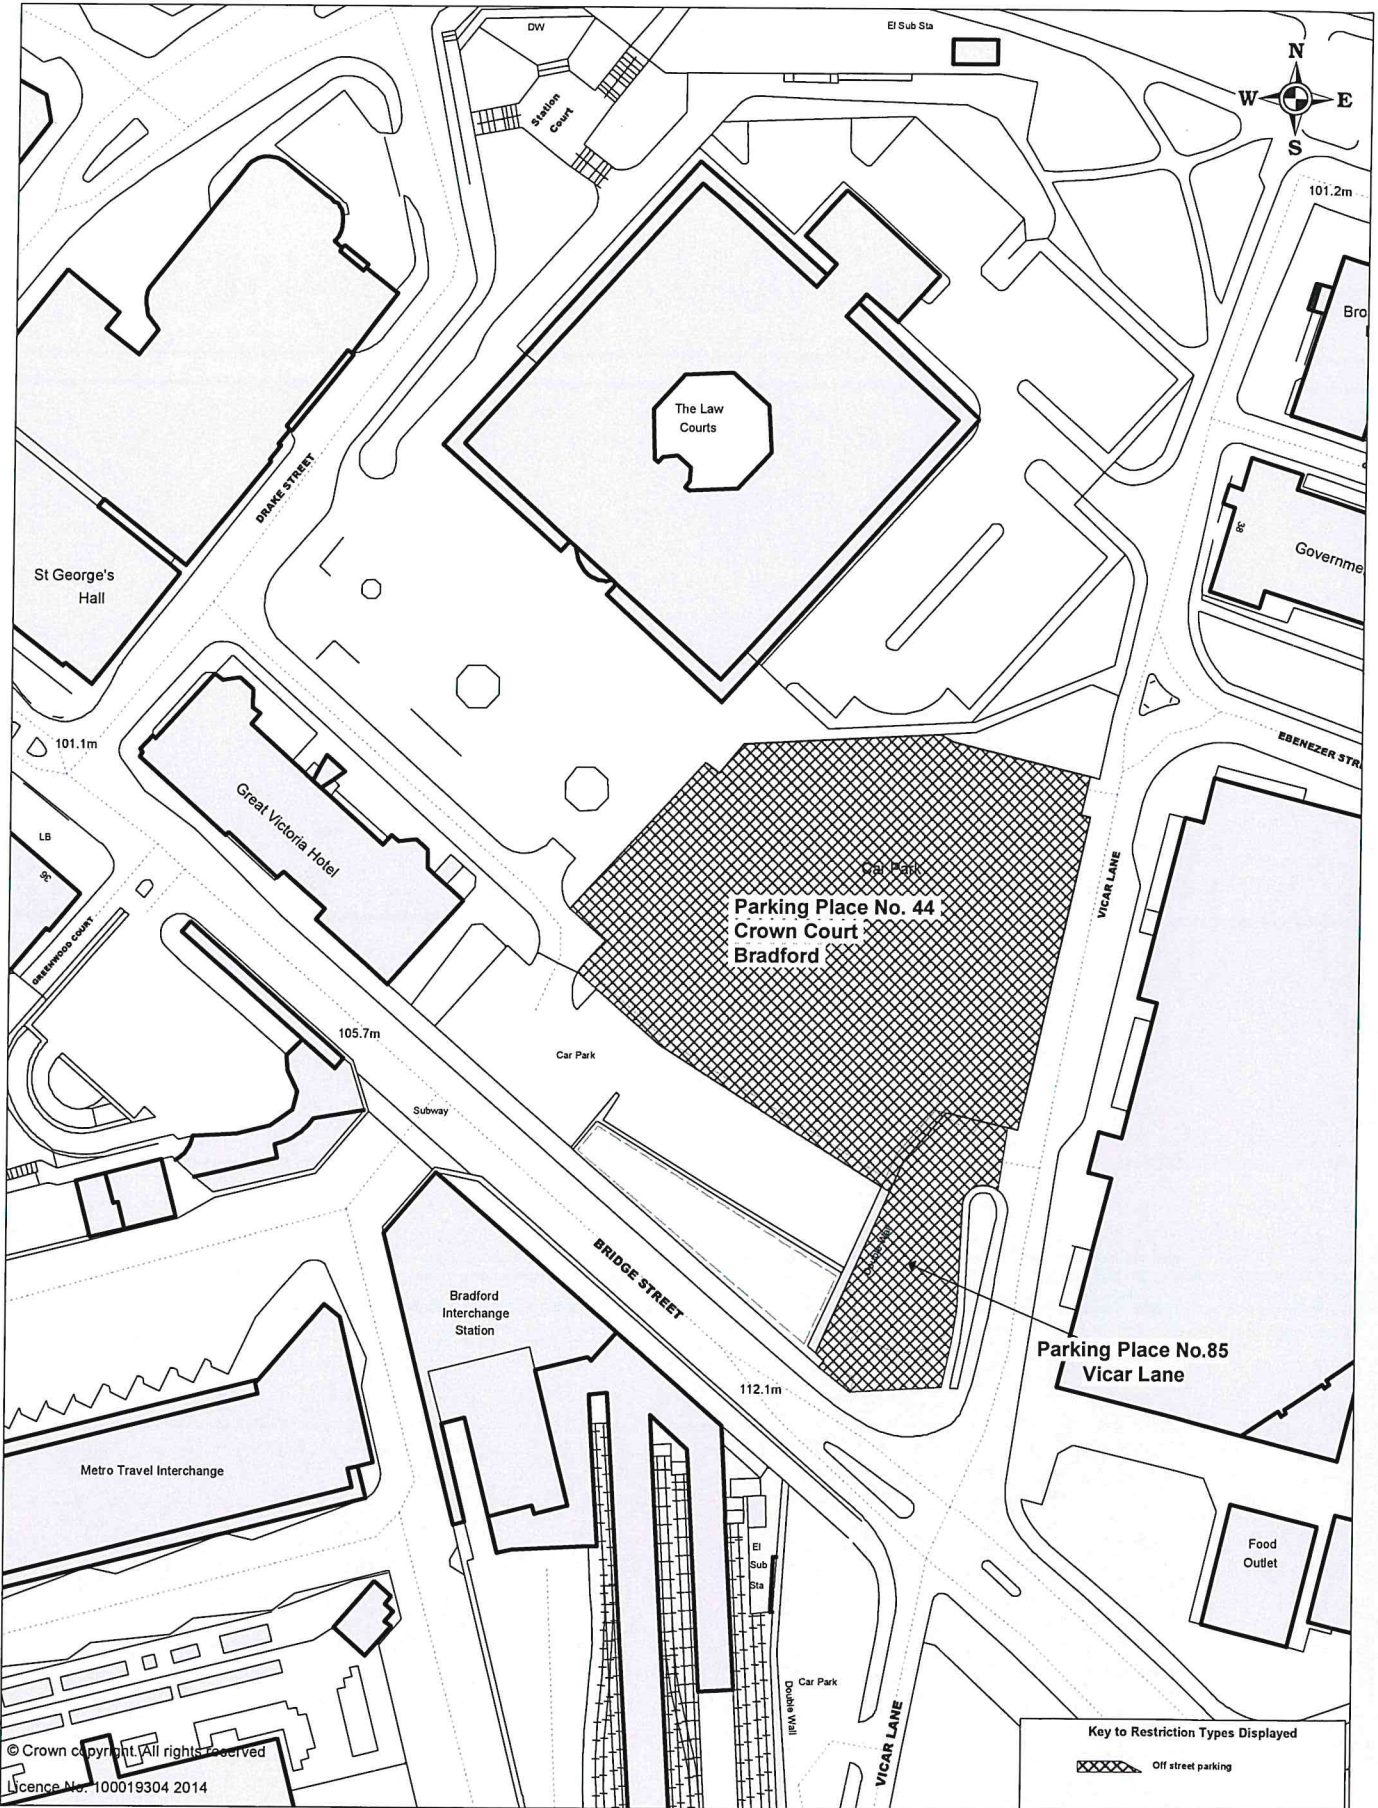

Map No.30

Key to Restriction Types Displayed	
	Off street parking

SCALE	1 : 1250
DATE	08/10/2015
DRAWING No.	
DRAWN BY	

© Crown copyright. All rights reserved
 Licence No. 100019304 2014

CITY OF BRADFORD
 METROPOLITAN
 DISTRICT COUNCIL