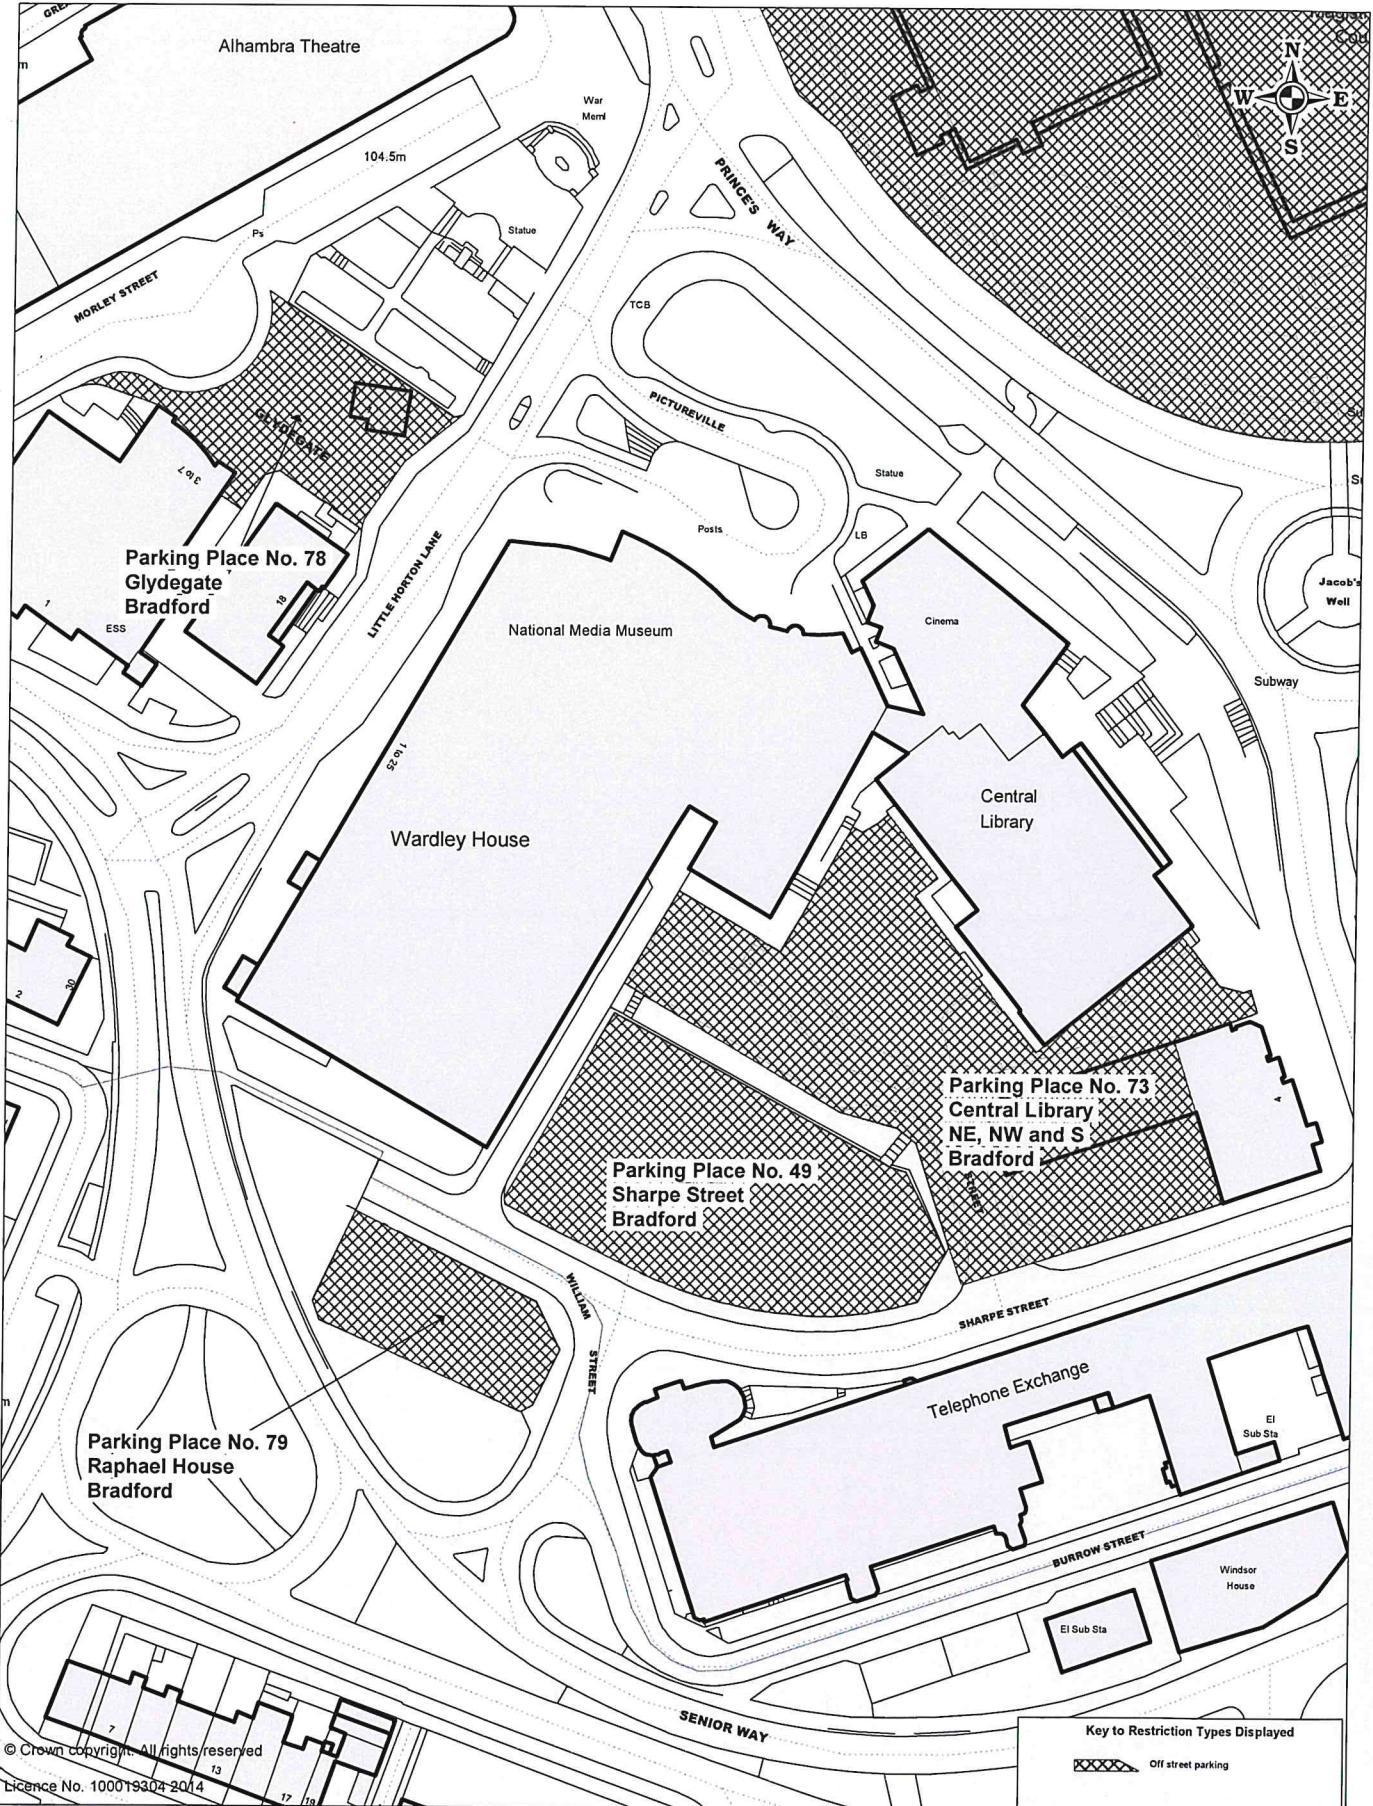

CITY OF BRADFORD
METROPOLITAN
DISTRICT COUNCIL

City of Bradford Metropolitan District Council (Off Street Parking Places)
(Consolidation) Order 2015

Map No.38

James

SCALE	1 : 1250
DATE	08/10/2015
DRAWING No.	
DRAWN BY	

Key to Restriction Types Displayed

Off street parking