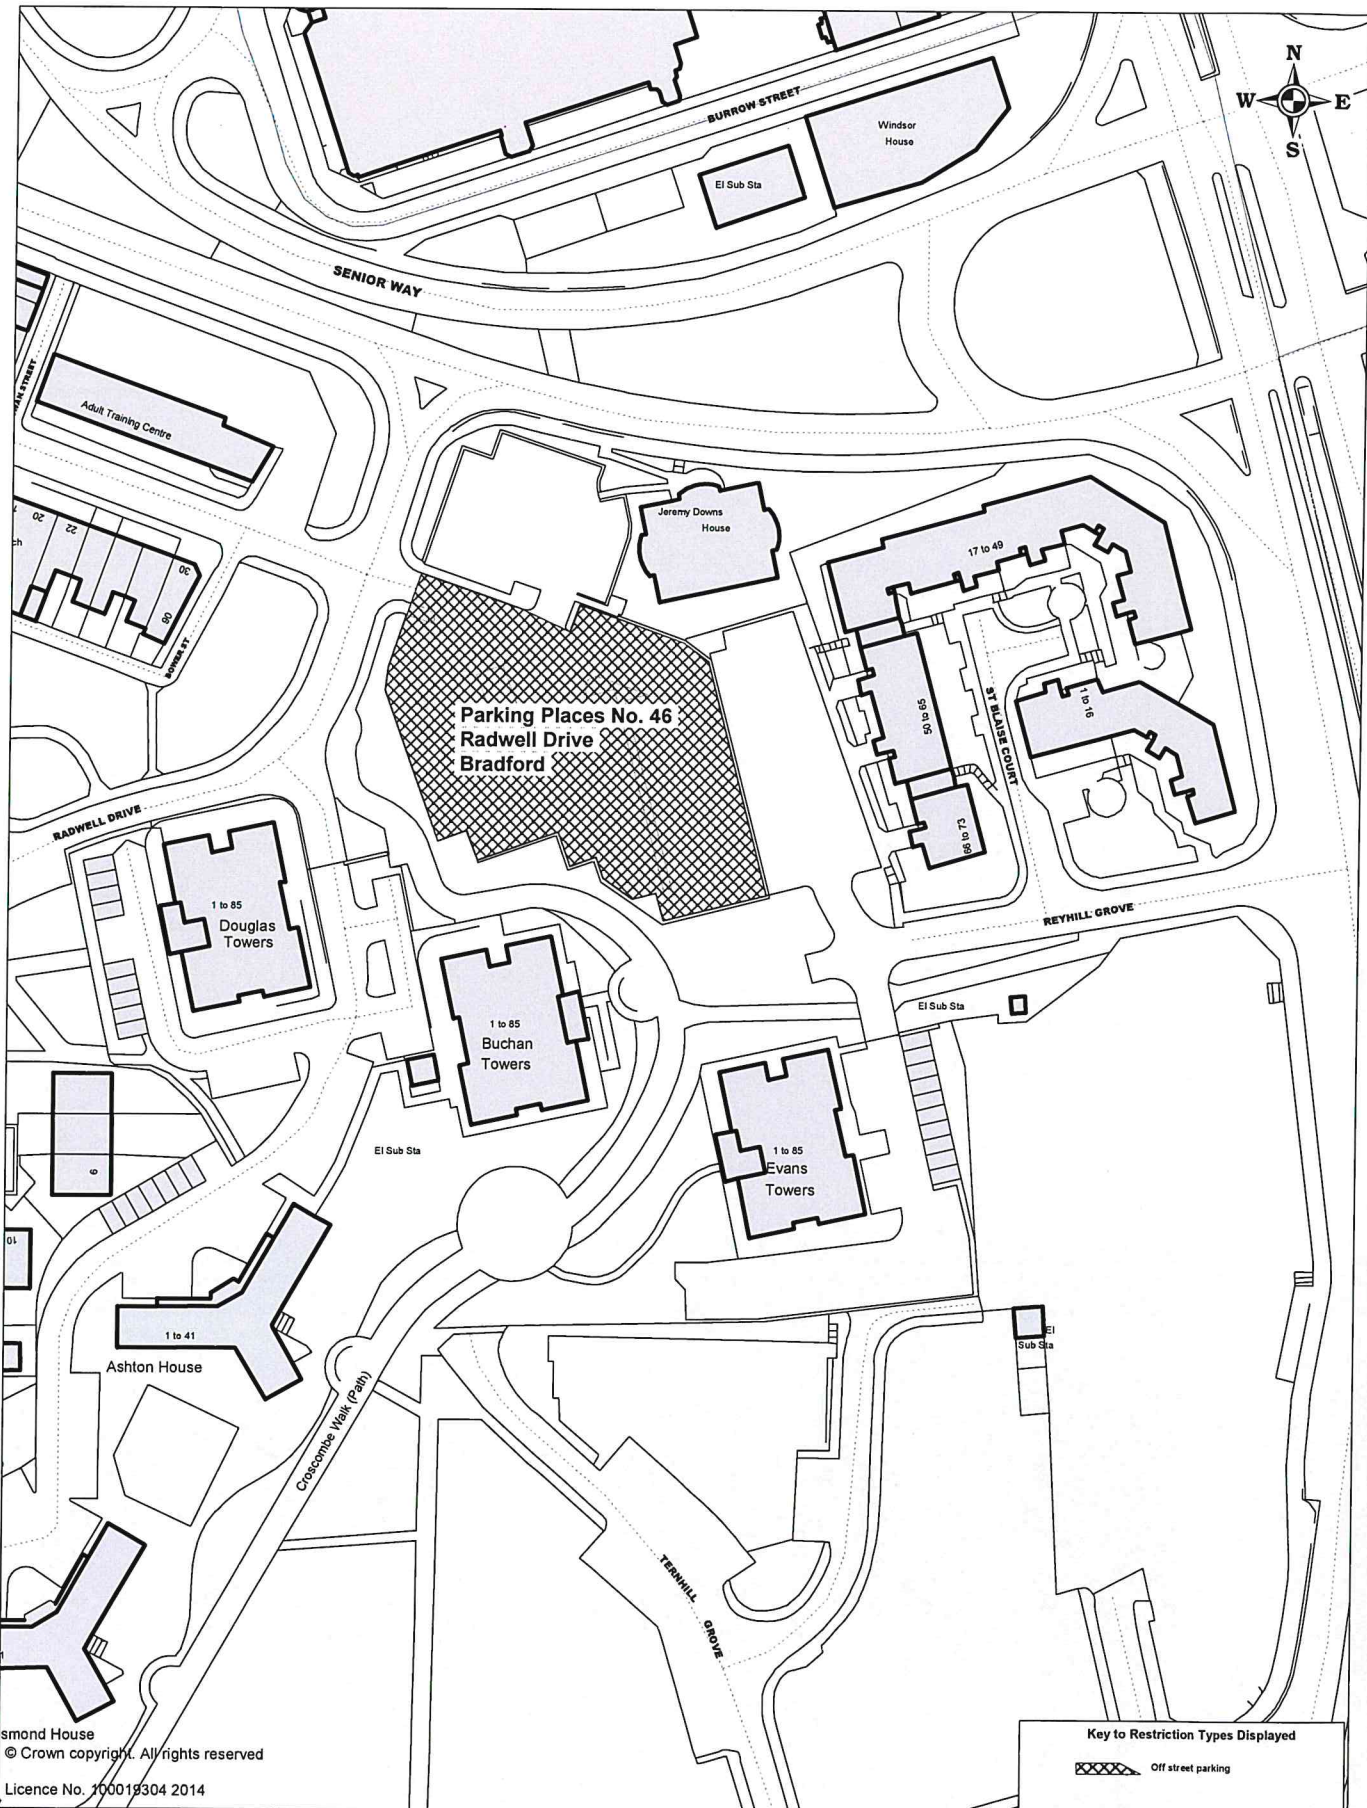

Map No.34

James

SCALE	1 : 1250
DATE	08/10/2015
DRAWING No.	
DRAWN BY	

Smond House
 © Crown copyright. All rights reserved
 Licence No. 100019304 2014

Key to Restriction Types Displayed	
	Off street parking