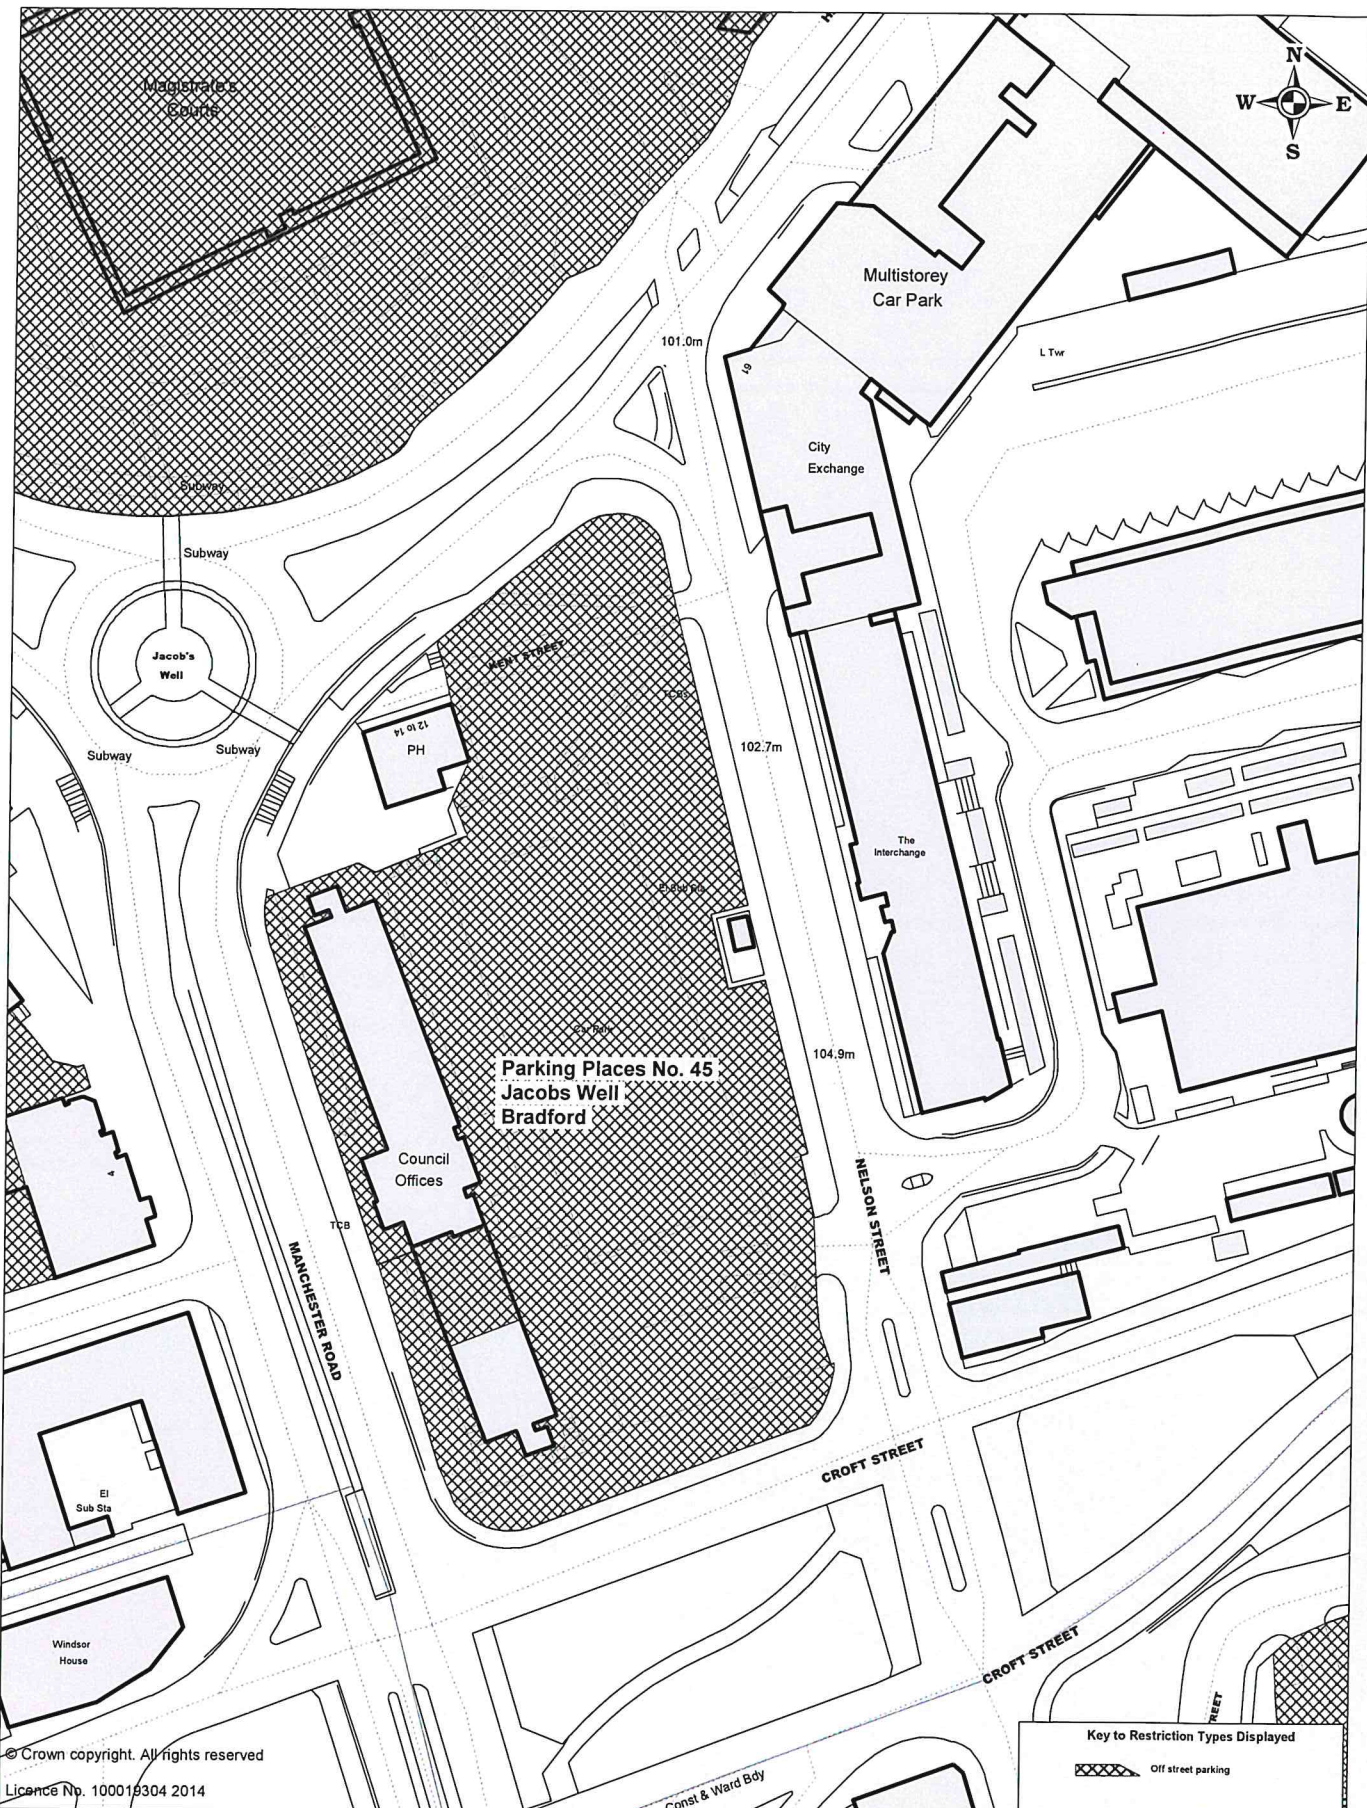

© Crown copyright. All rights reserved
Licence No. 100019304 2014

CITY OF BRADFORD
METROPOLITAN
DISTRICT COUNCIL

City of Bradford Metropolitan District Council (Off Street Parking Places)
(Consolidation) Order 2015

Map No.34

James

SCALE	1 : 1250
DATE	08/10/2015
DRAWING No.	
DRAWN BY