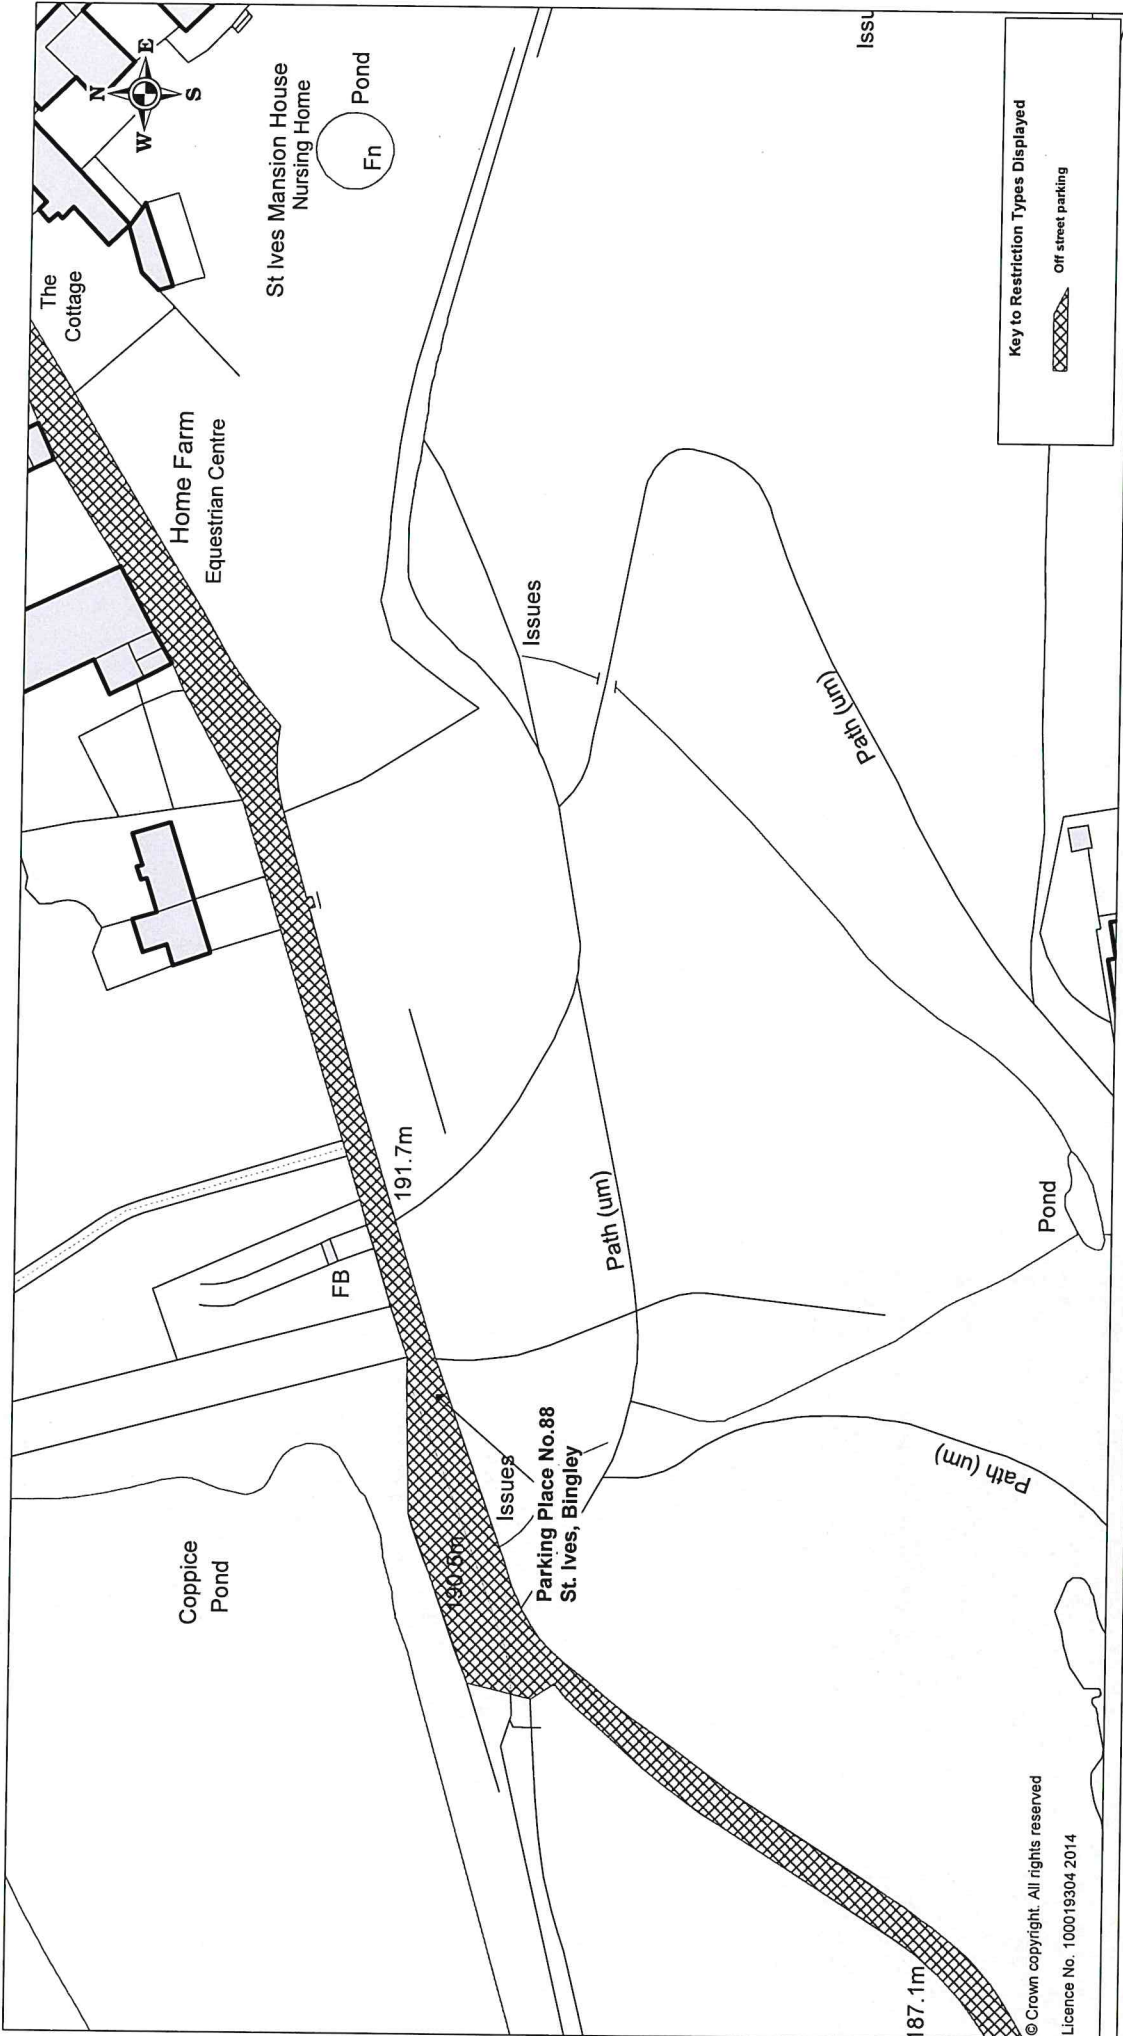

© Crown copyright. All rights reserved
Licence No. 100019304 2014

CITY OF BRADFORD
METROPOLITAN
DISTRICT COUNCIL

City of Bradford Metropolitan District Council (Off Street Parking Places)
(Consolidation) Order 2015

Map No. 51B

SCALE

1 : 1250

DATE

04/12/2017

DRAWING No.

DRAWN BY