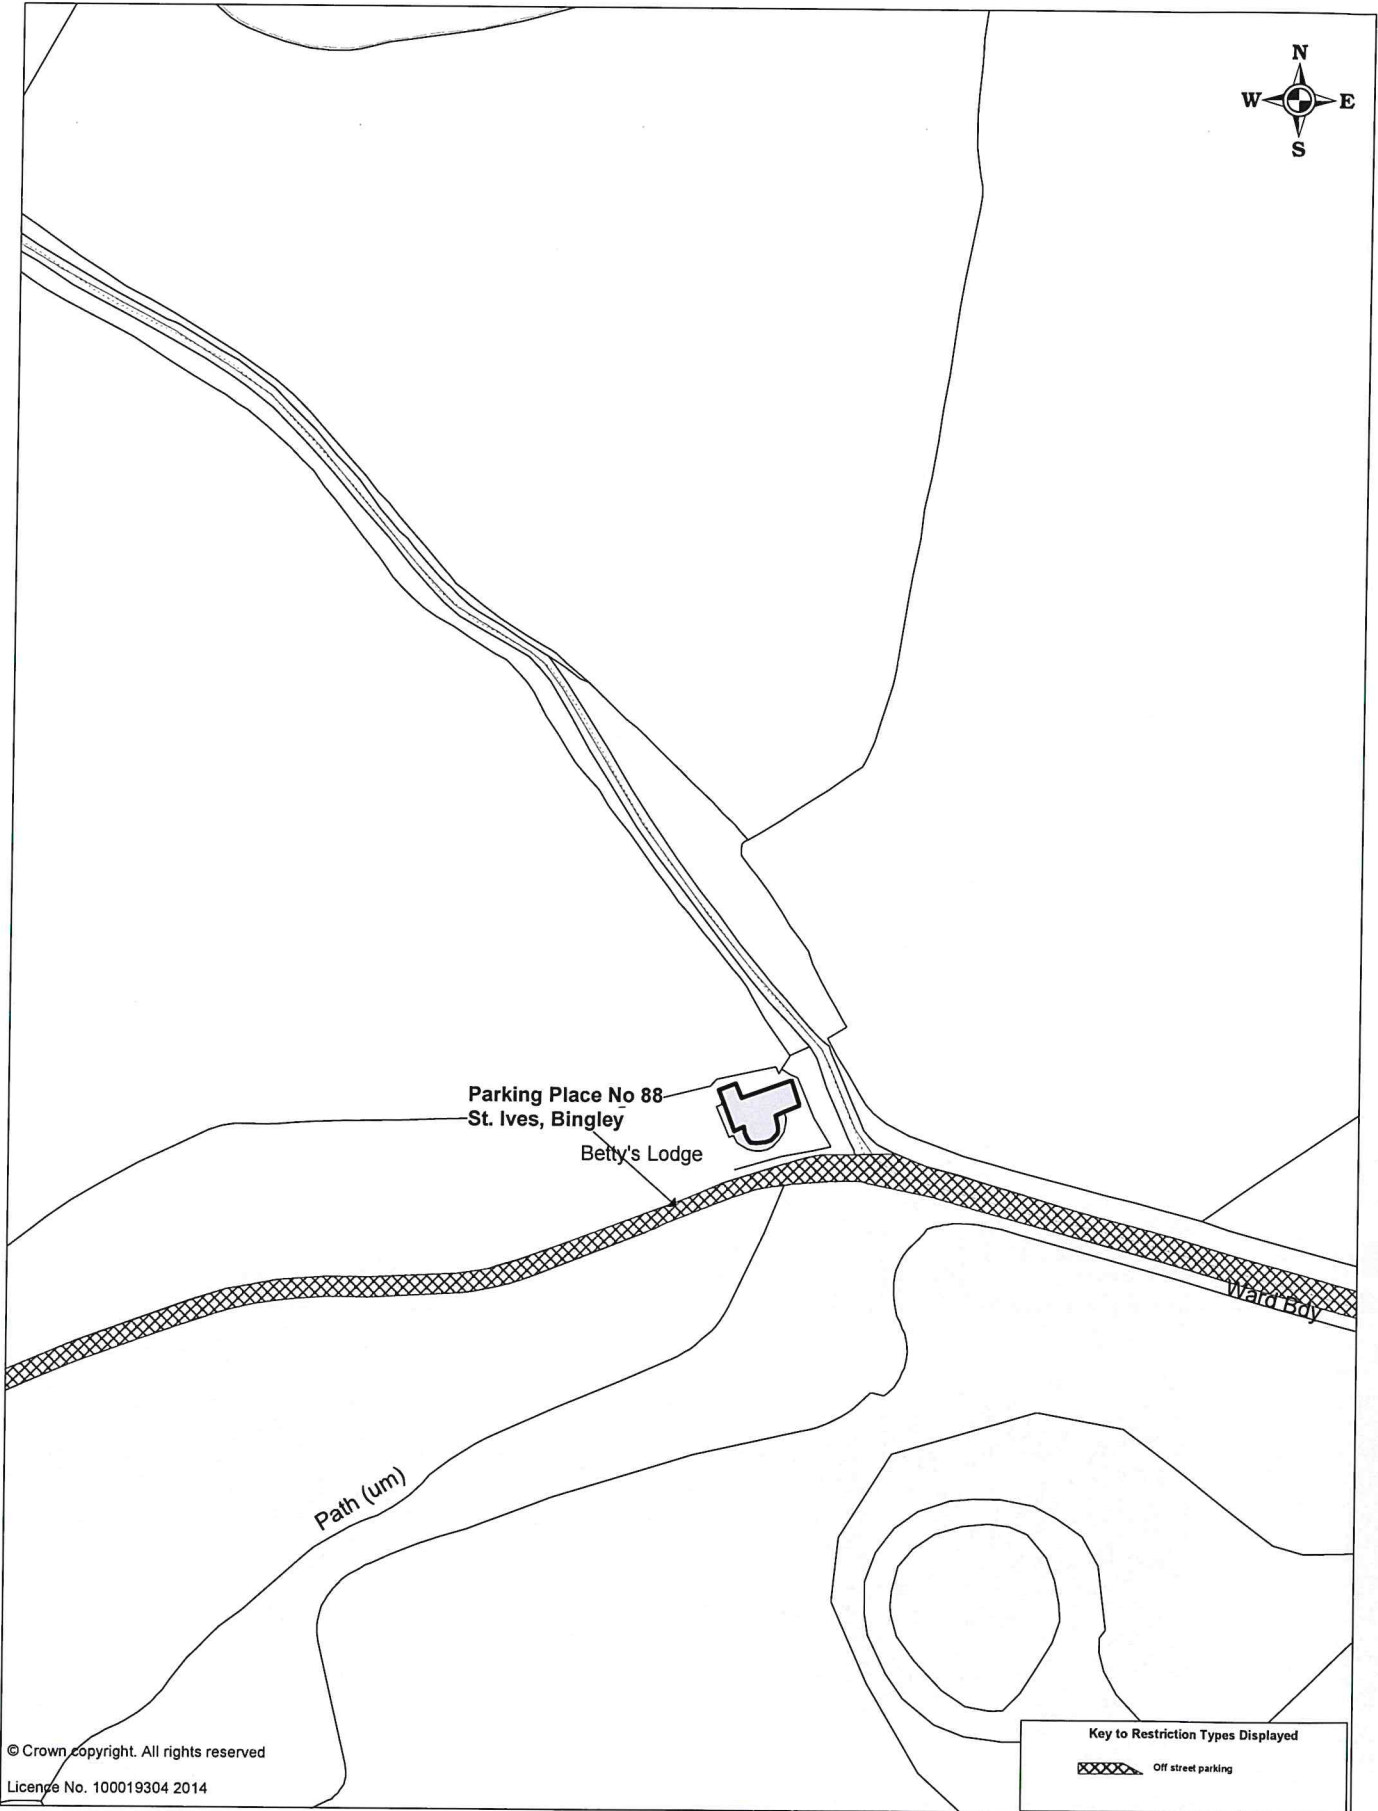

© Crown copyright. All rights reserved
Licence No. 100019304 2014

Key to Restriction Types Displayed

Off street parking

CITY OF BRADFORD
METROPOLITAN
DISTRICT COUNCIL

City of Bradford Metropolitan District Council (Off Street Parking Places)
(Consolidation) Order 2015

Map No. 51E

SCALE	1 : 1250
DATE	04/12/2017
DRAWING No.	
DRAWN BY