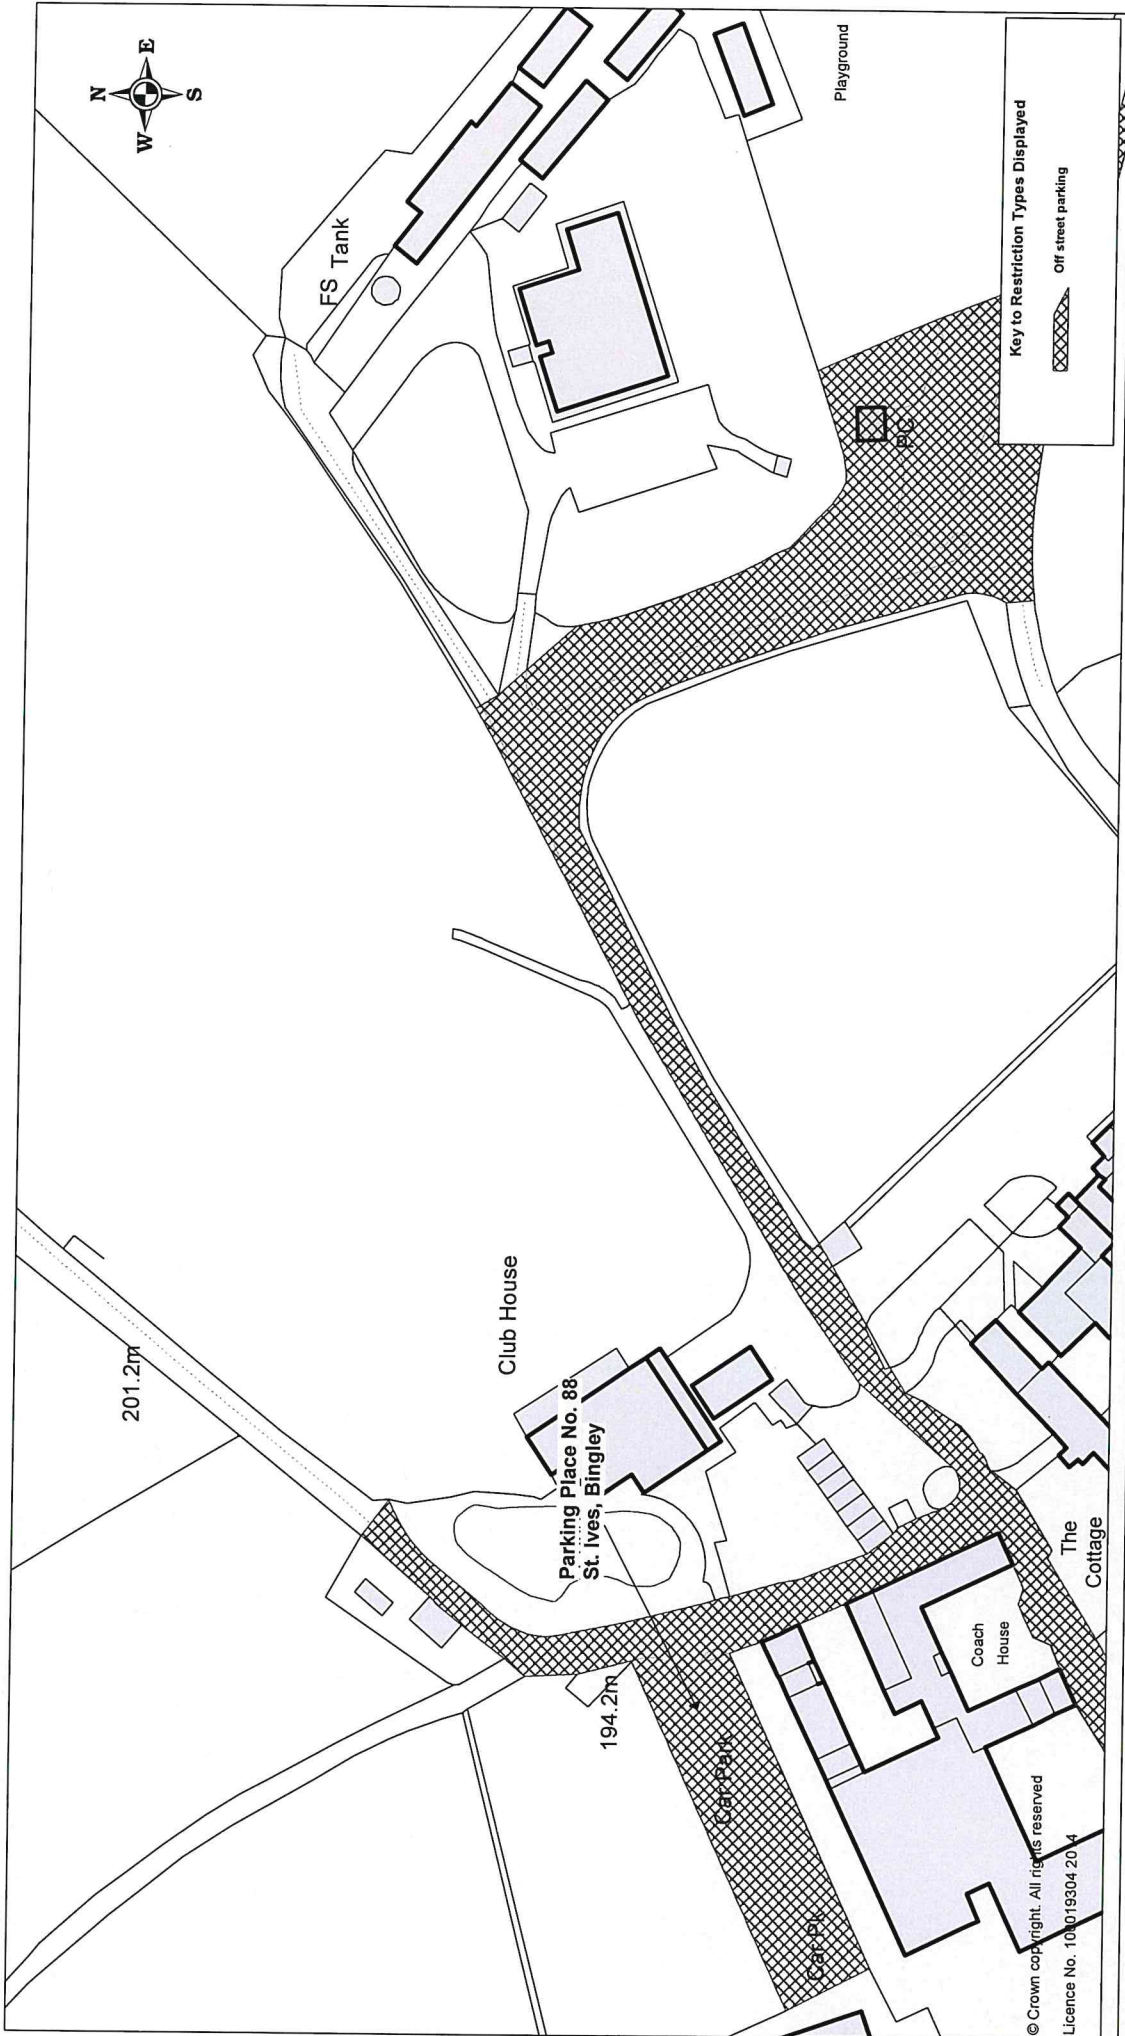

CITY OF BRADFORD METROPOLITAN DISTRICT COUNCIL	City of Bradford Metropolitan District Council (Off Street Parking Places) (Consolidation) Order 2015		SCALE 1 : 1250
	Map No. 51C		DATE 04/12/2017
	<i>[Signature]</i>		DRAWING No.
			DRAWN BY