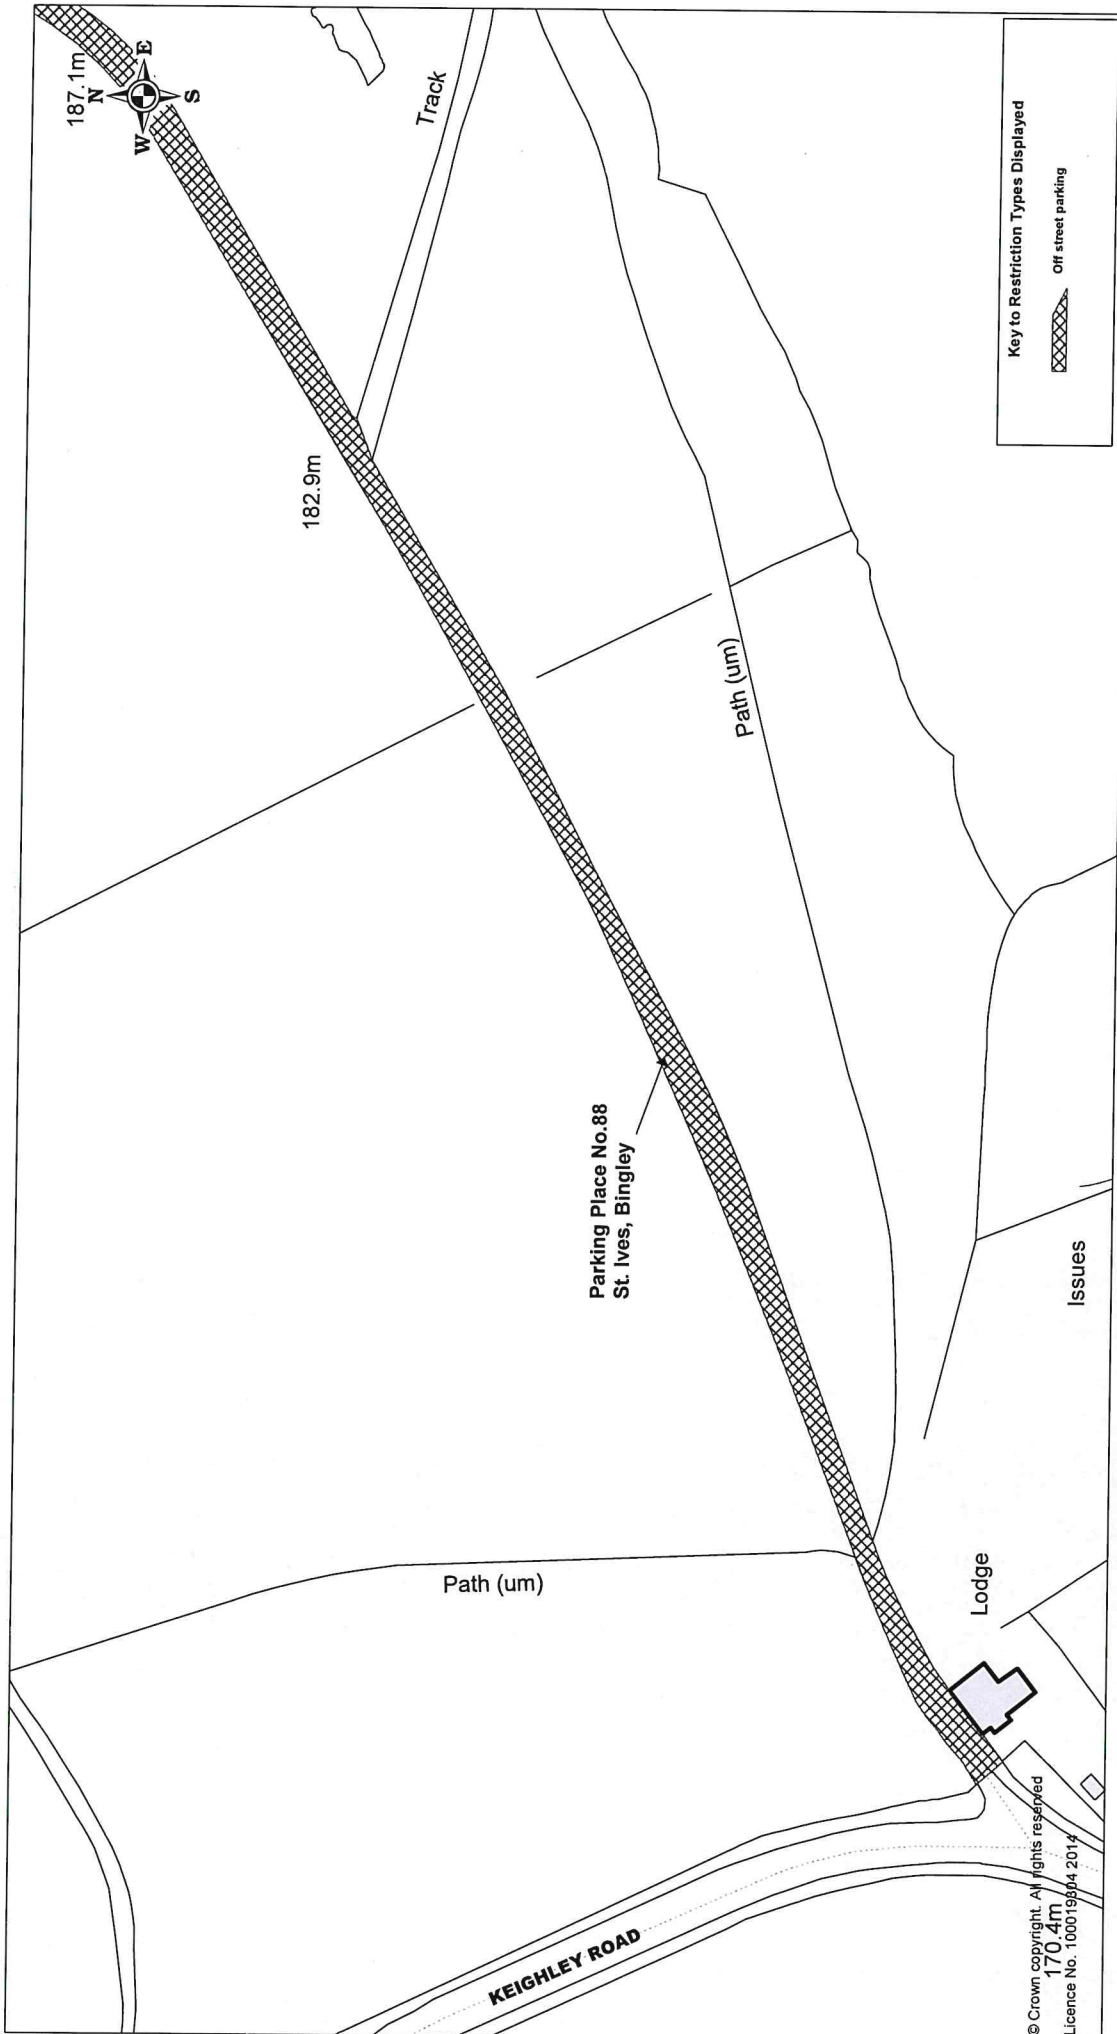

CITY OF BRADFORD METROPOLITAN DISTRICT COUNCIL		City of Bradford Metropolitan District Council (Off Street Parking Places) (Consolidation) Order 2015		SCALE	1 : 1250
				DATE	04/12/2017
				DRAWING No.	
				DRAWN BY	

Map No. 51A

[Signature]