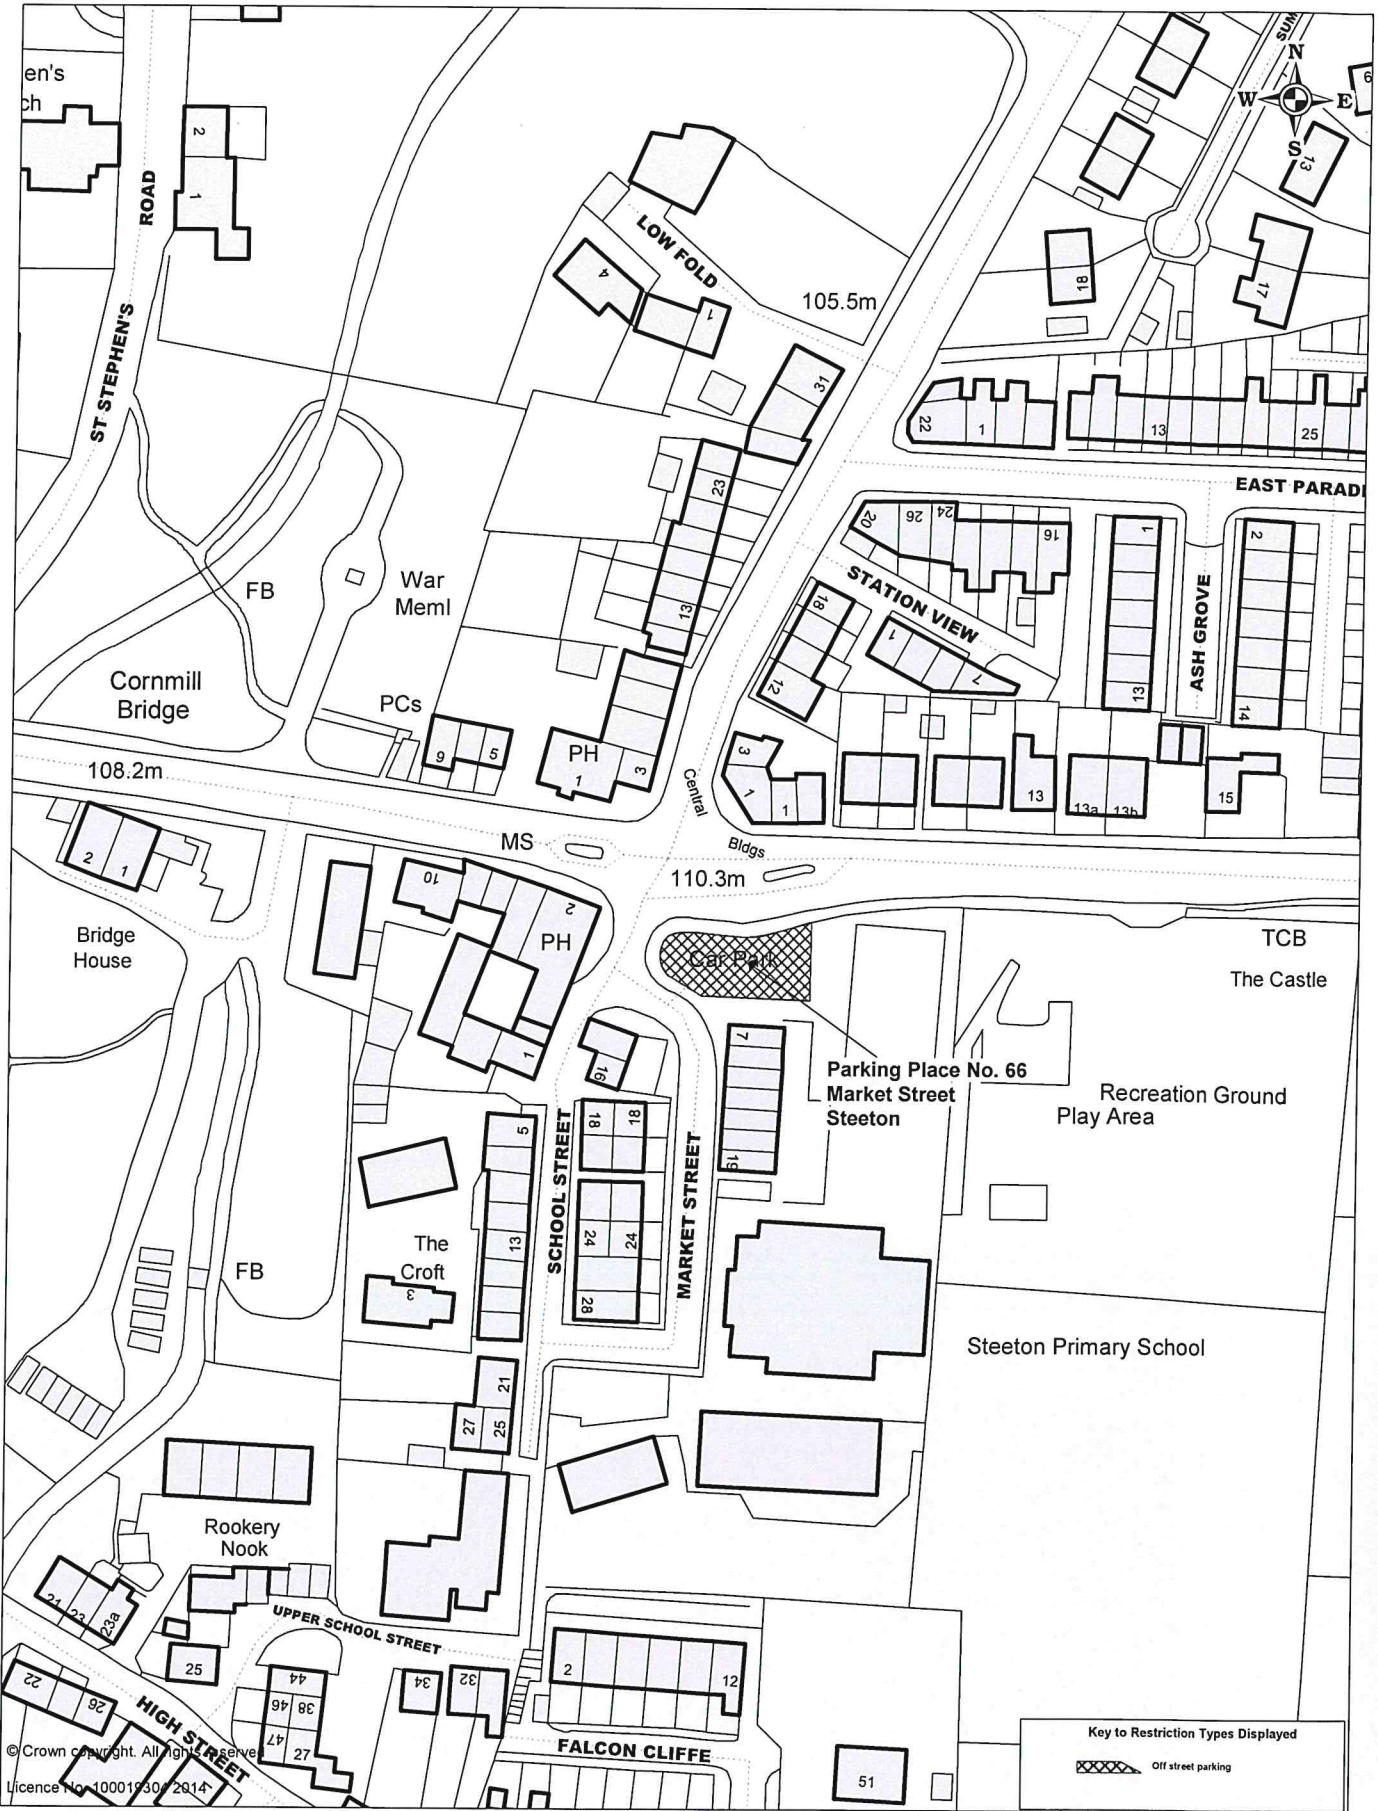

© Crown copyright. All rights reserved.
Licence No. 10001930/2014

Key to Restriction Types Displayed	
	Off street parking

CITY OF BRADFORD
METROPOLITAN
DISTRICT COUNCIL

City of Bradford Metropolitan District Council (Off Street Parking Places)
(Consolidation) Order 2015

Map No.45

[Signature]

SCALE	1 : 1250
DATE	08/10/2015
DRAWING No.	
DRAWN BY