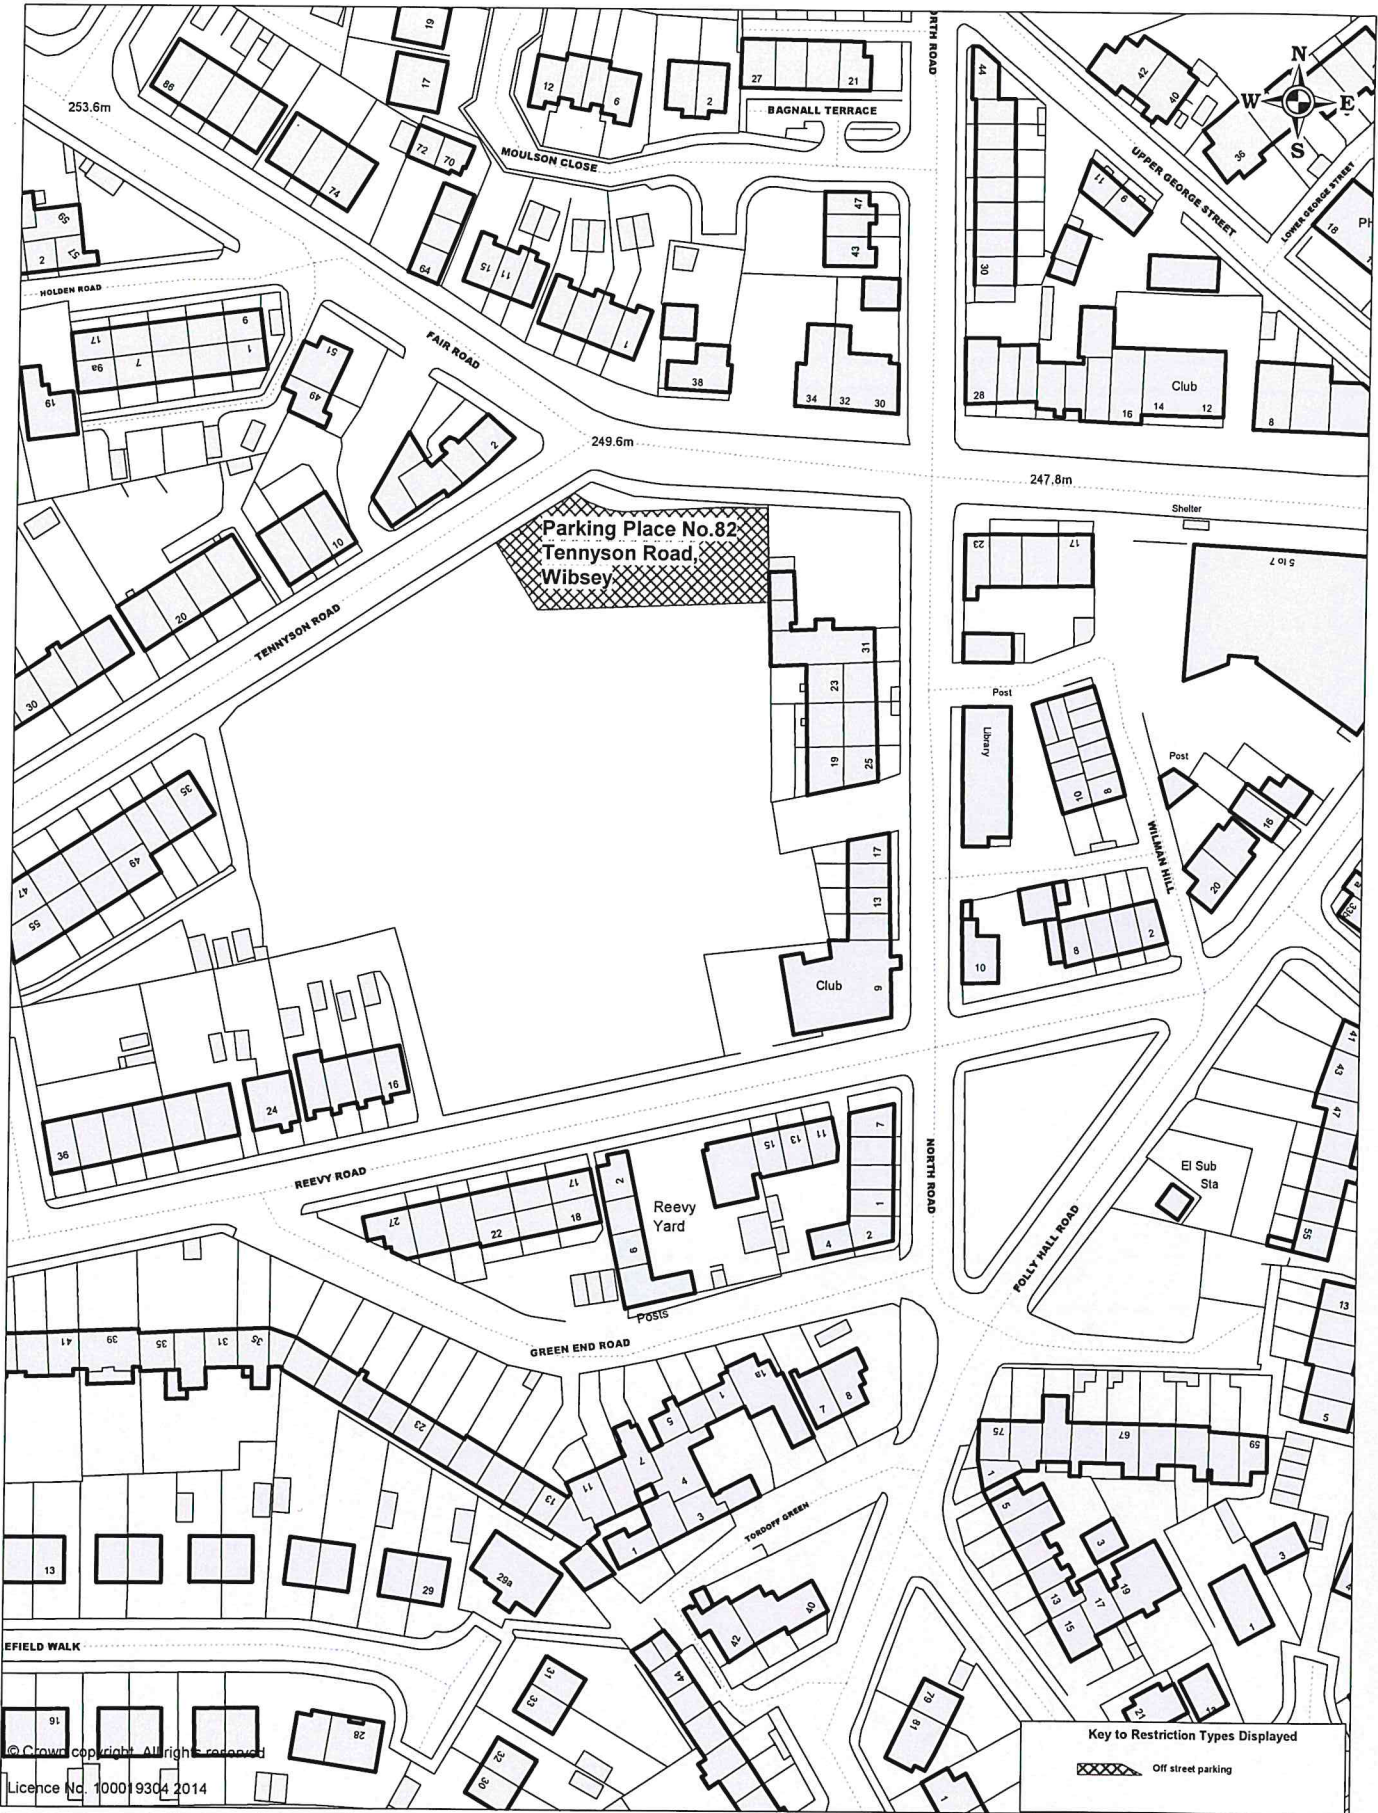

© Crown copyright. All rights reserved.
Licence No. 100019304 2014

CITY OF BRADFORD
METROPOLITAN
DISTRICT COUNCIL

City of Bradford Metropolitan District Council (Off Street Parking Places)
(Consolidation) Order 2015
Map No. 49

James

Key to Restriction Types Displayed
Off street parking

SCALE	1 : 1250
DATE	10/08/2016
DRAWING No.	
DRAWN BY