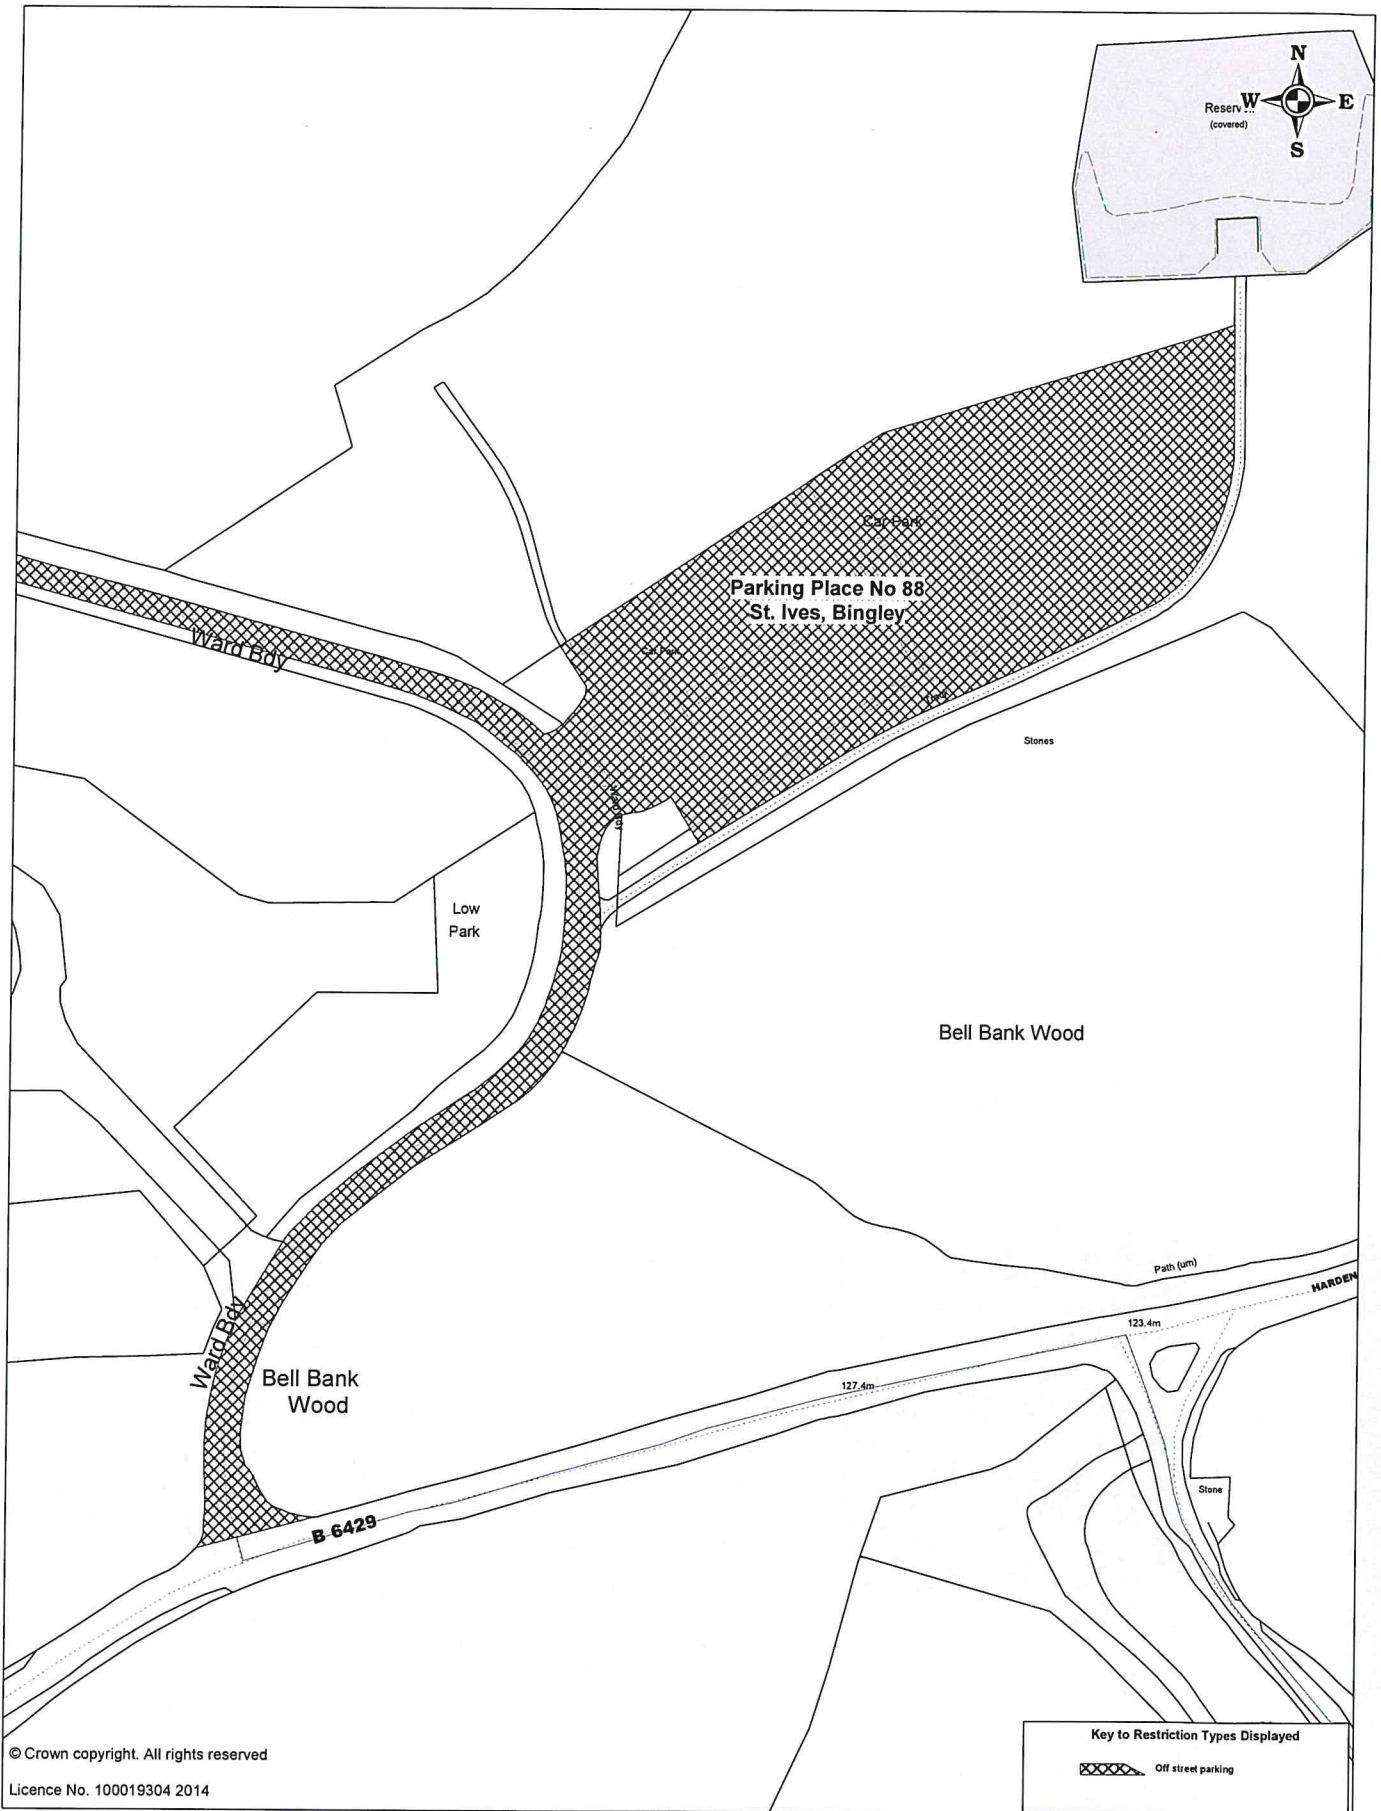

© Crown copyright. All rights reserved

Licence No. 100019304 2014

CITY OF BRADFORD
METROPOLITAN
DISTRICT COUNCIL

City of Bradford Metropolitan District Council (Off Street Parking Places)
(Consolidation) Order 2015

Map No. 51F

Key to Restriction Types Displayed	
	Off street parking

SCALE	1 : 1250
DATE	04/12/2017
DRAWING No.	
DRAWN BY