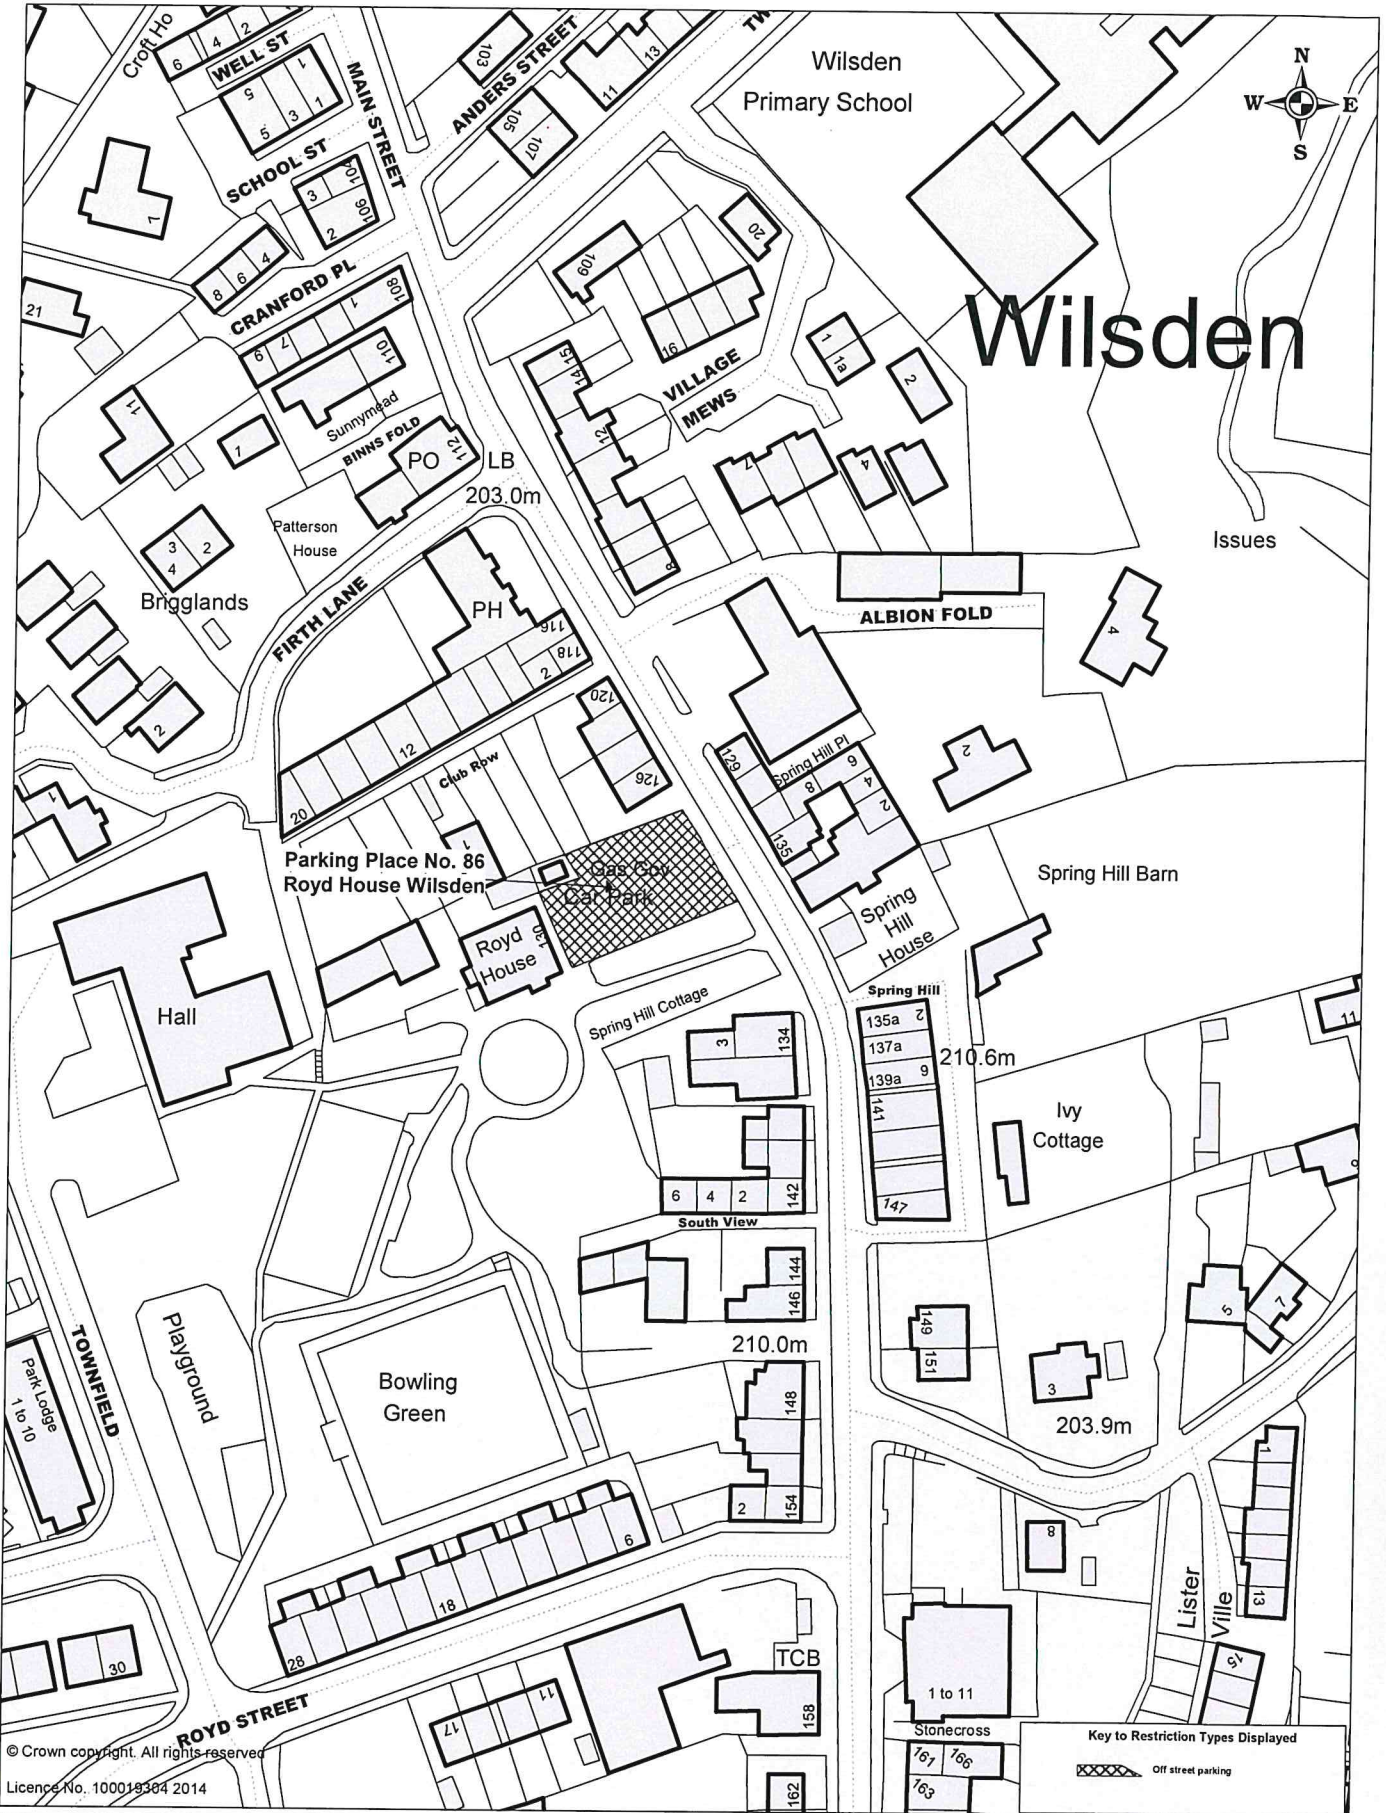

© Crown copyright. All rights reserved
Licence No. 100019384 2014

CITY OF BRADFORD
METROPOLITAN
DISTRICT COUNCIL

City of Bradford Metropolitan District Council (Off Street Parking Places)
(Consolidation) Order 2015

Map No.44

SCALE	1 : 1250
DATE	27/11/2017
DRAWING No.	
DRAWN BY