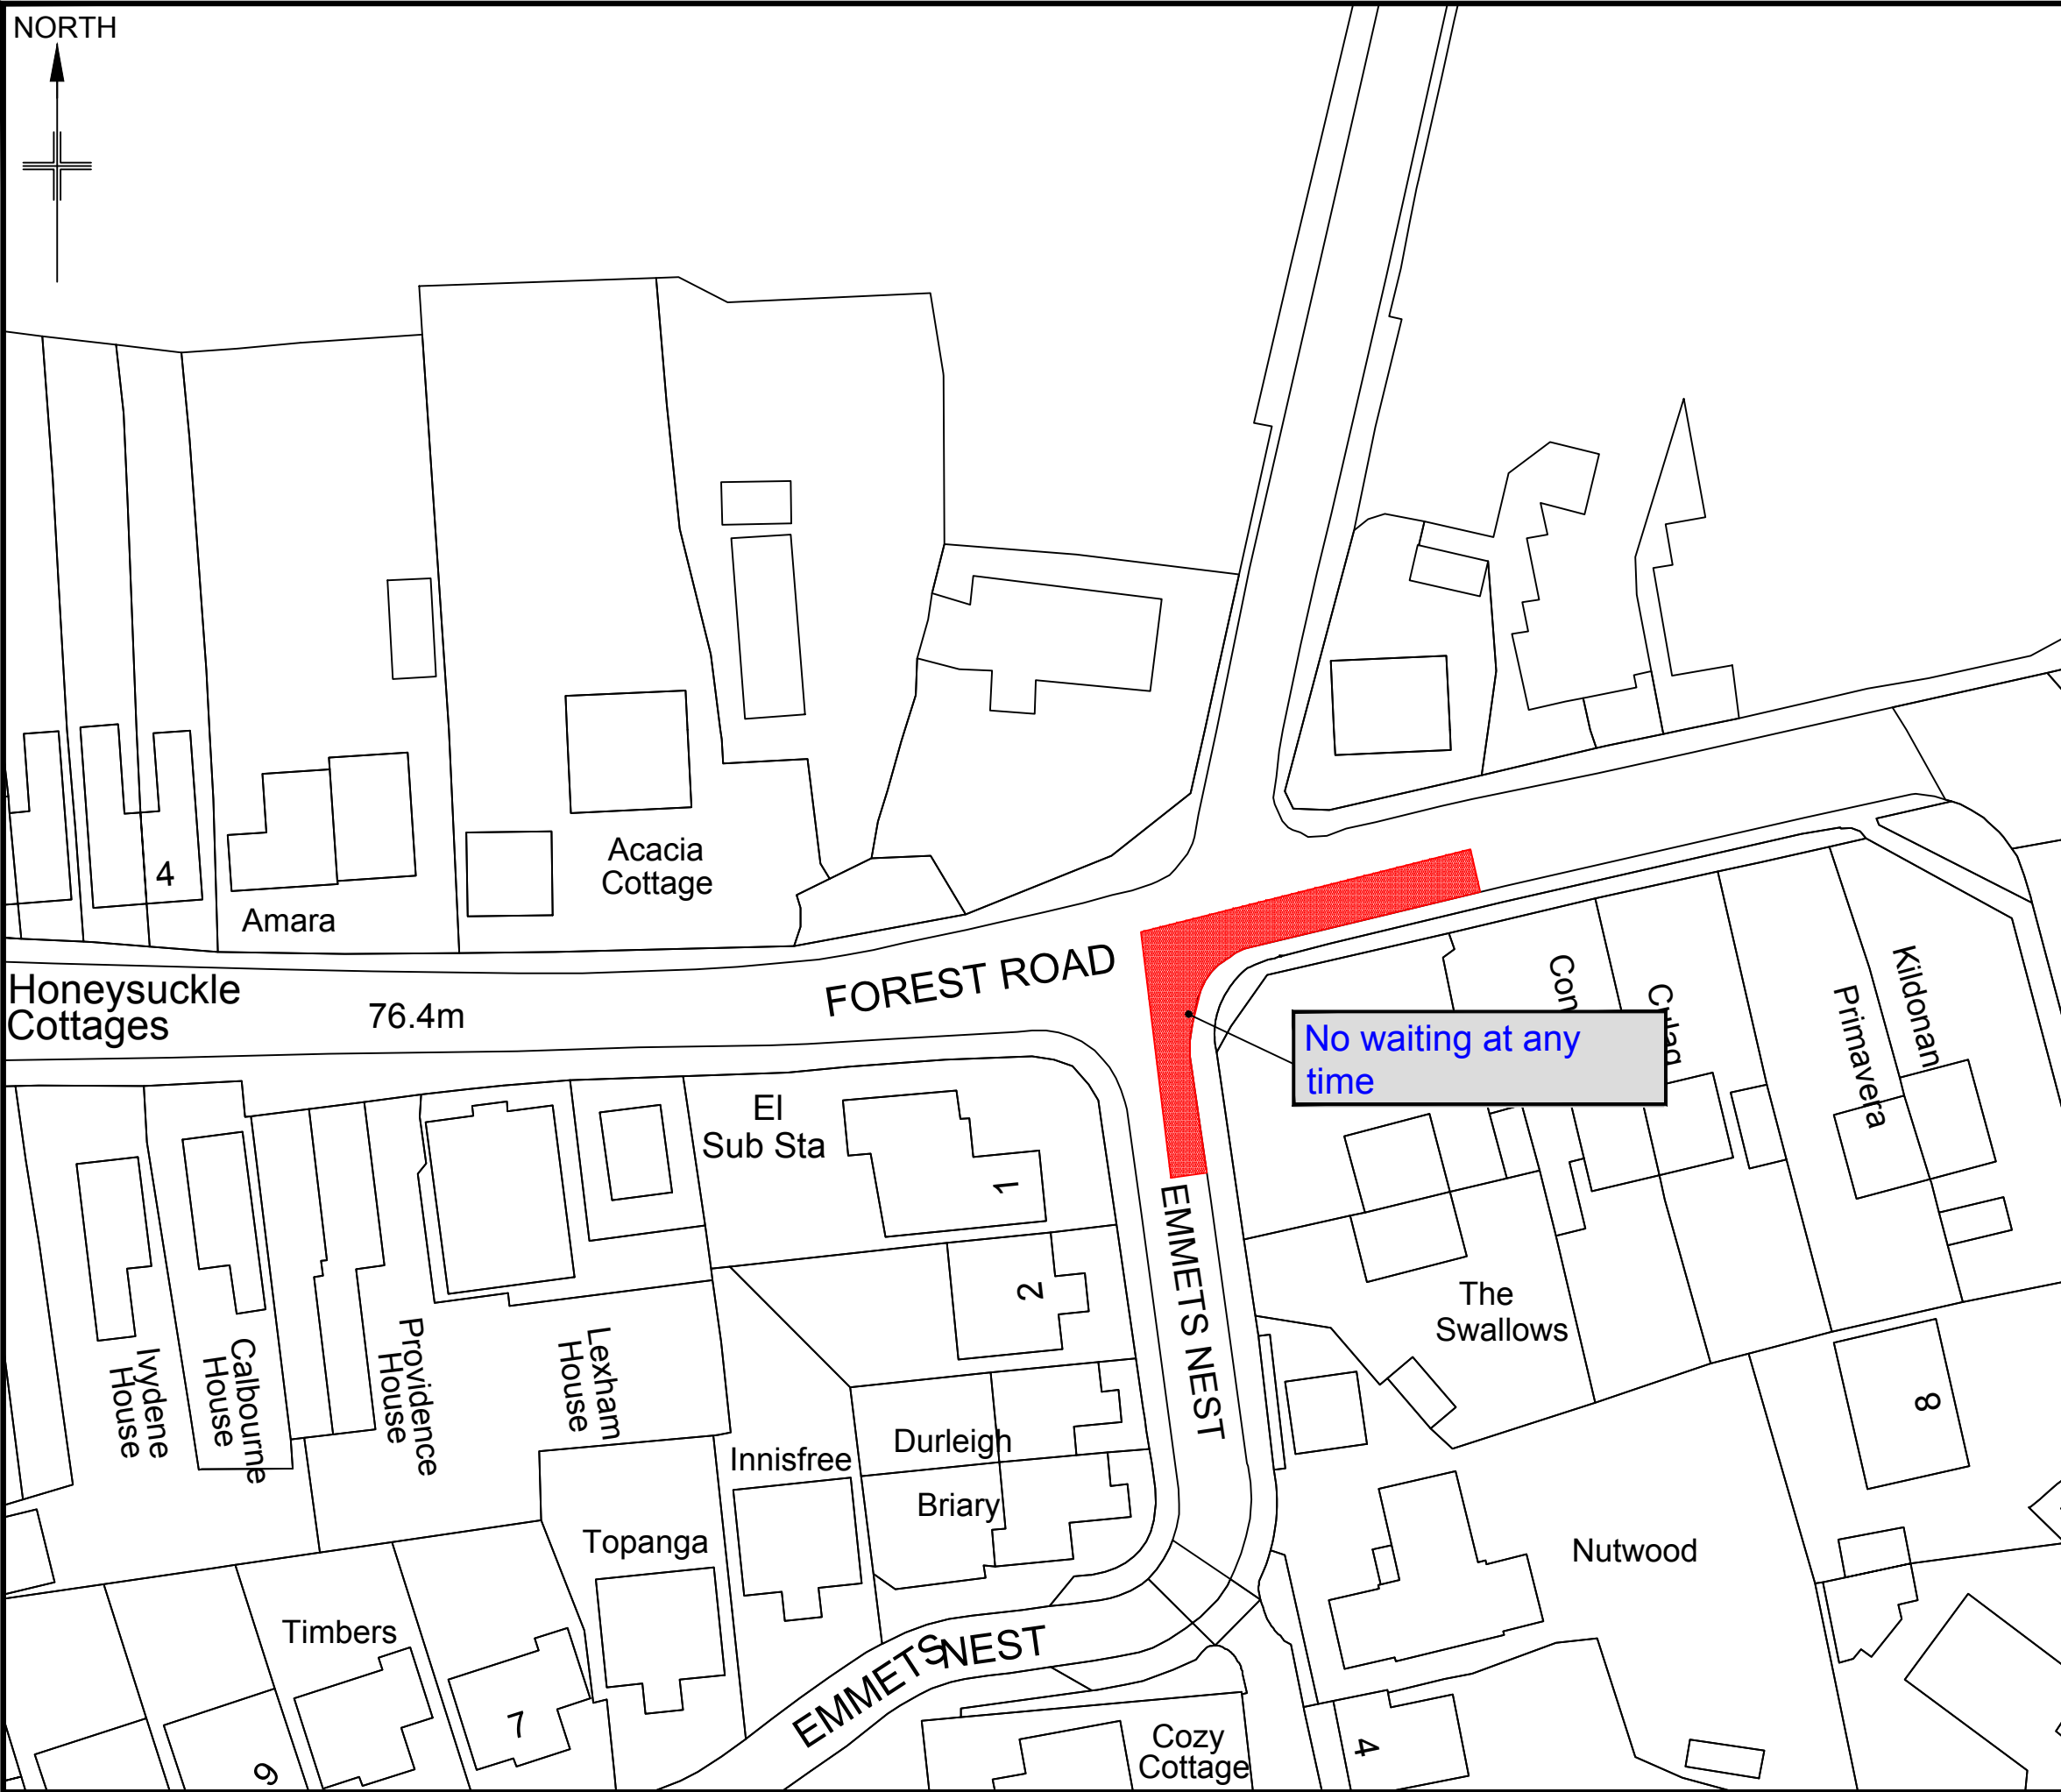

NORTH

Notes:
1. Any restrictions shown on this drawing are in addition to those shown, or supersede those shown in the same location, on Plan nos. WW/07 & WW/08.

Key
Area of double yellow line waiting restrictions

© Crown Copyright and database rights 2012
Ordnance Survey LA100019488

Amendment	Date	Initials

ENVIRONMENT, CULTURE & COMMUNITIES
Transport Engineering Group

Project title
Boroughwide On Street Order 2017