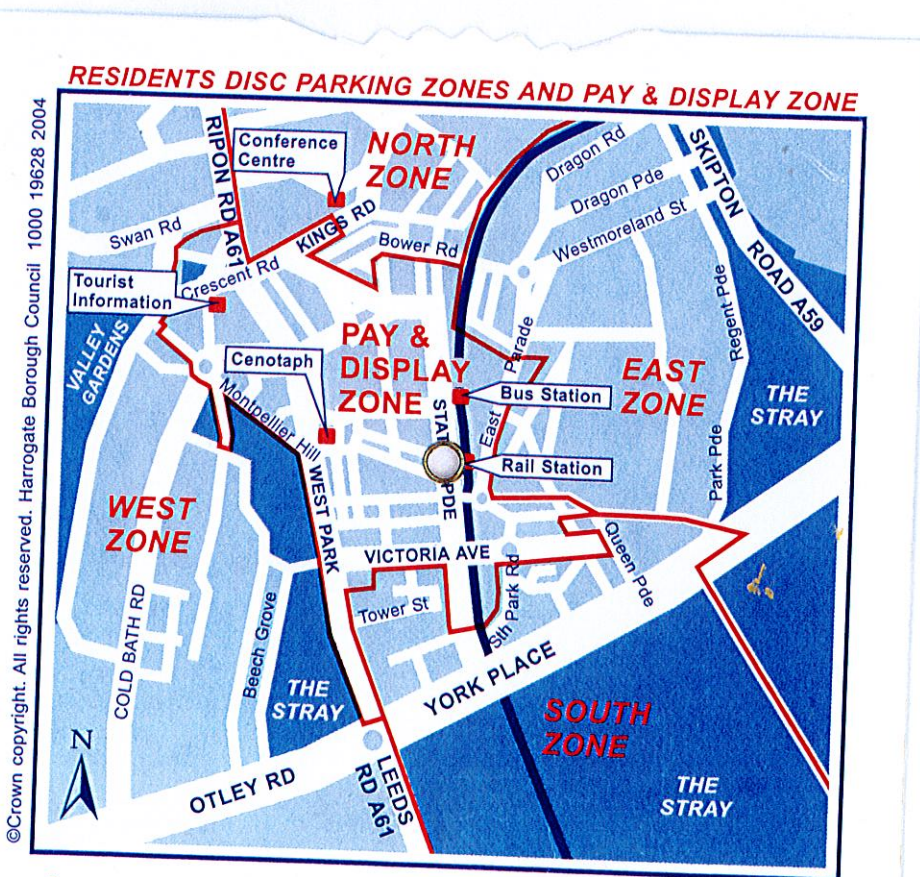

KEEP KEYS SAFE

THE DISC PARKING SCHEME

- 1) On parking set the disc at the time of arrival.
- 2) Display the disc inside either the front windscreen or side window which is nearest the kerb.
- 3) For permitted parking & reparking times refer to the sign at the parking place.
- 4) You have committed a contravention if:-
 - A: You park and fail to display the disc.
 - B: You indicate a false time of arrival or subsequently change it.
 - C: You fail to remove the vehicle on expiry of the permitted parking time.

Issued by Harrogate Borough Council. This disc conforms to BS4631 'parking discs'

© Crown copyright. All rights reserved. Harrogate Borough Council 1000 19628 2004

For more information on parking in Harrogate, pick up a free leaflet from the Tourist Information Point in the Royal Baths, Harrogate. www.harrogate.gov.uk/parking