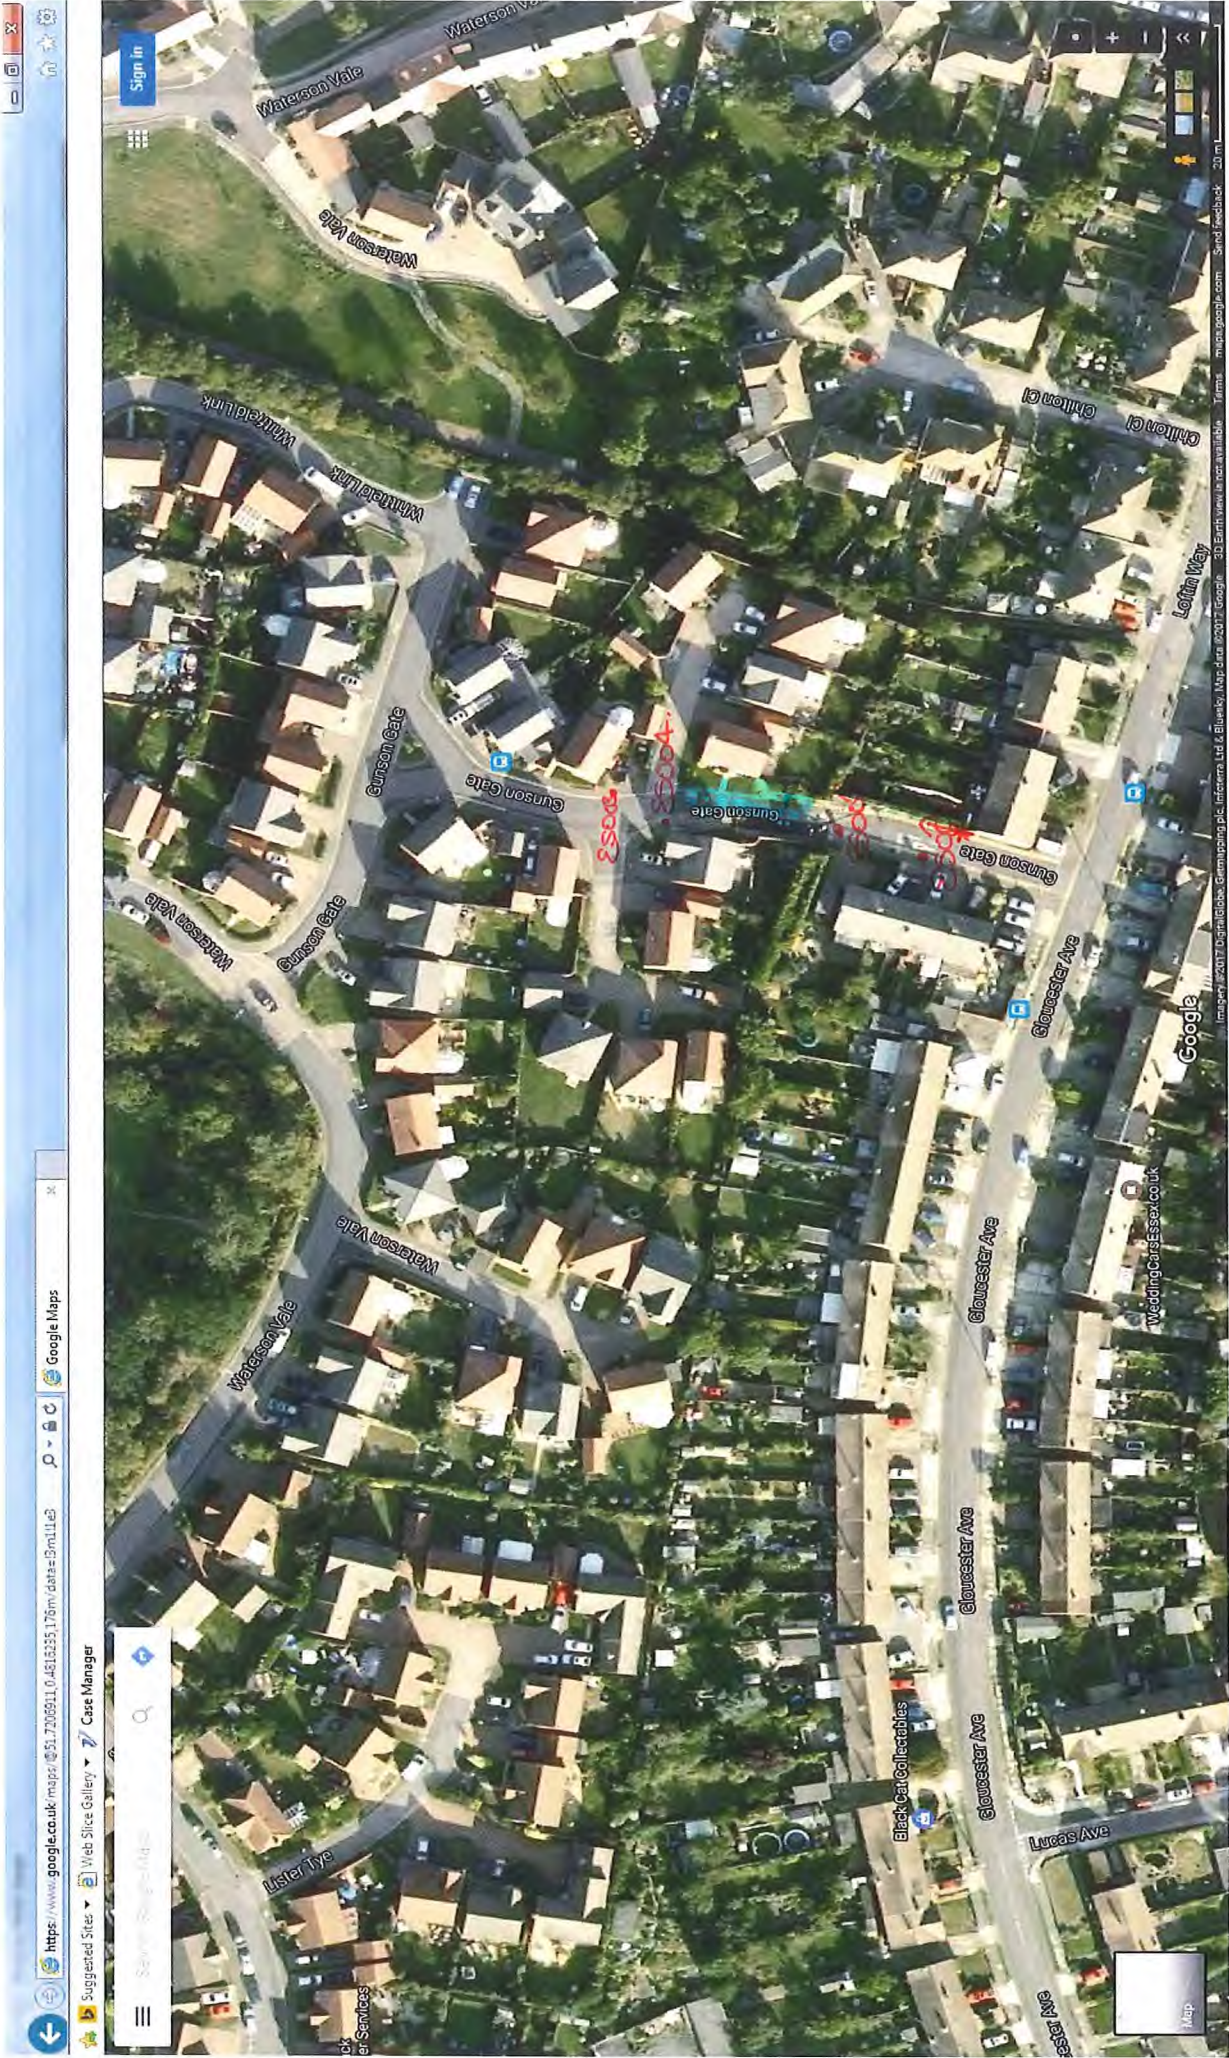

GUNSON GATE

BUS LANE

CAMERA DIRECTION