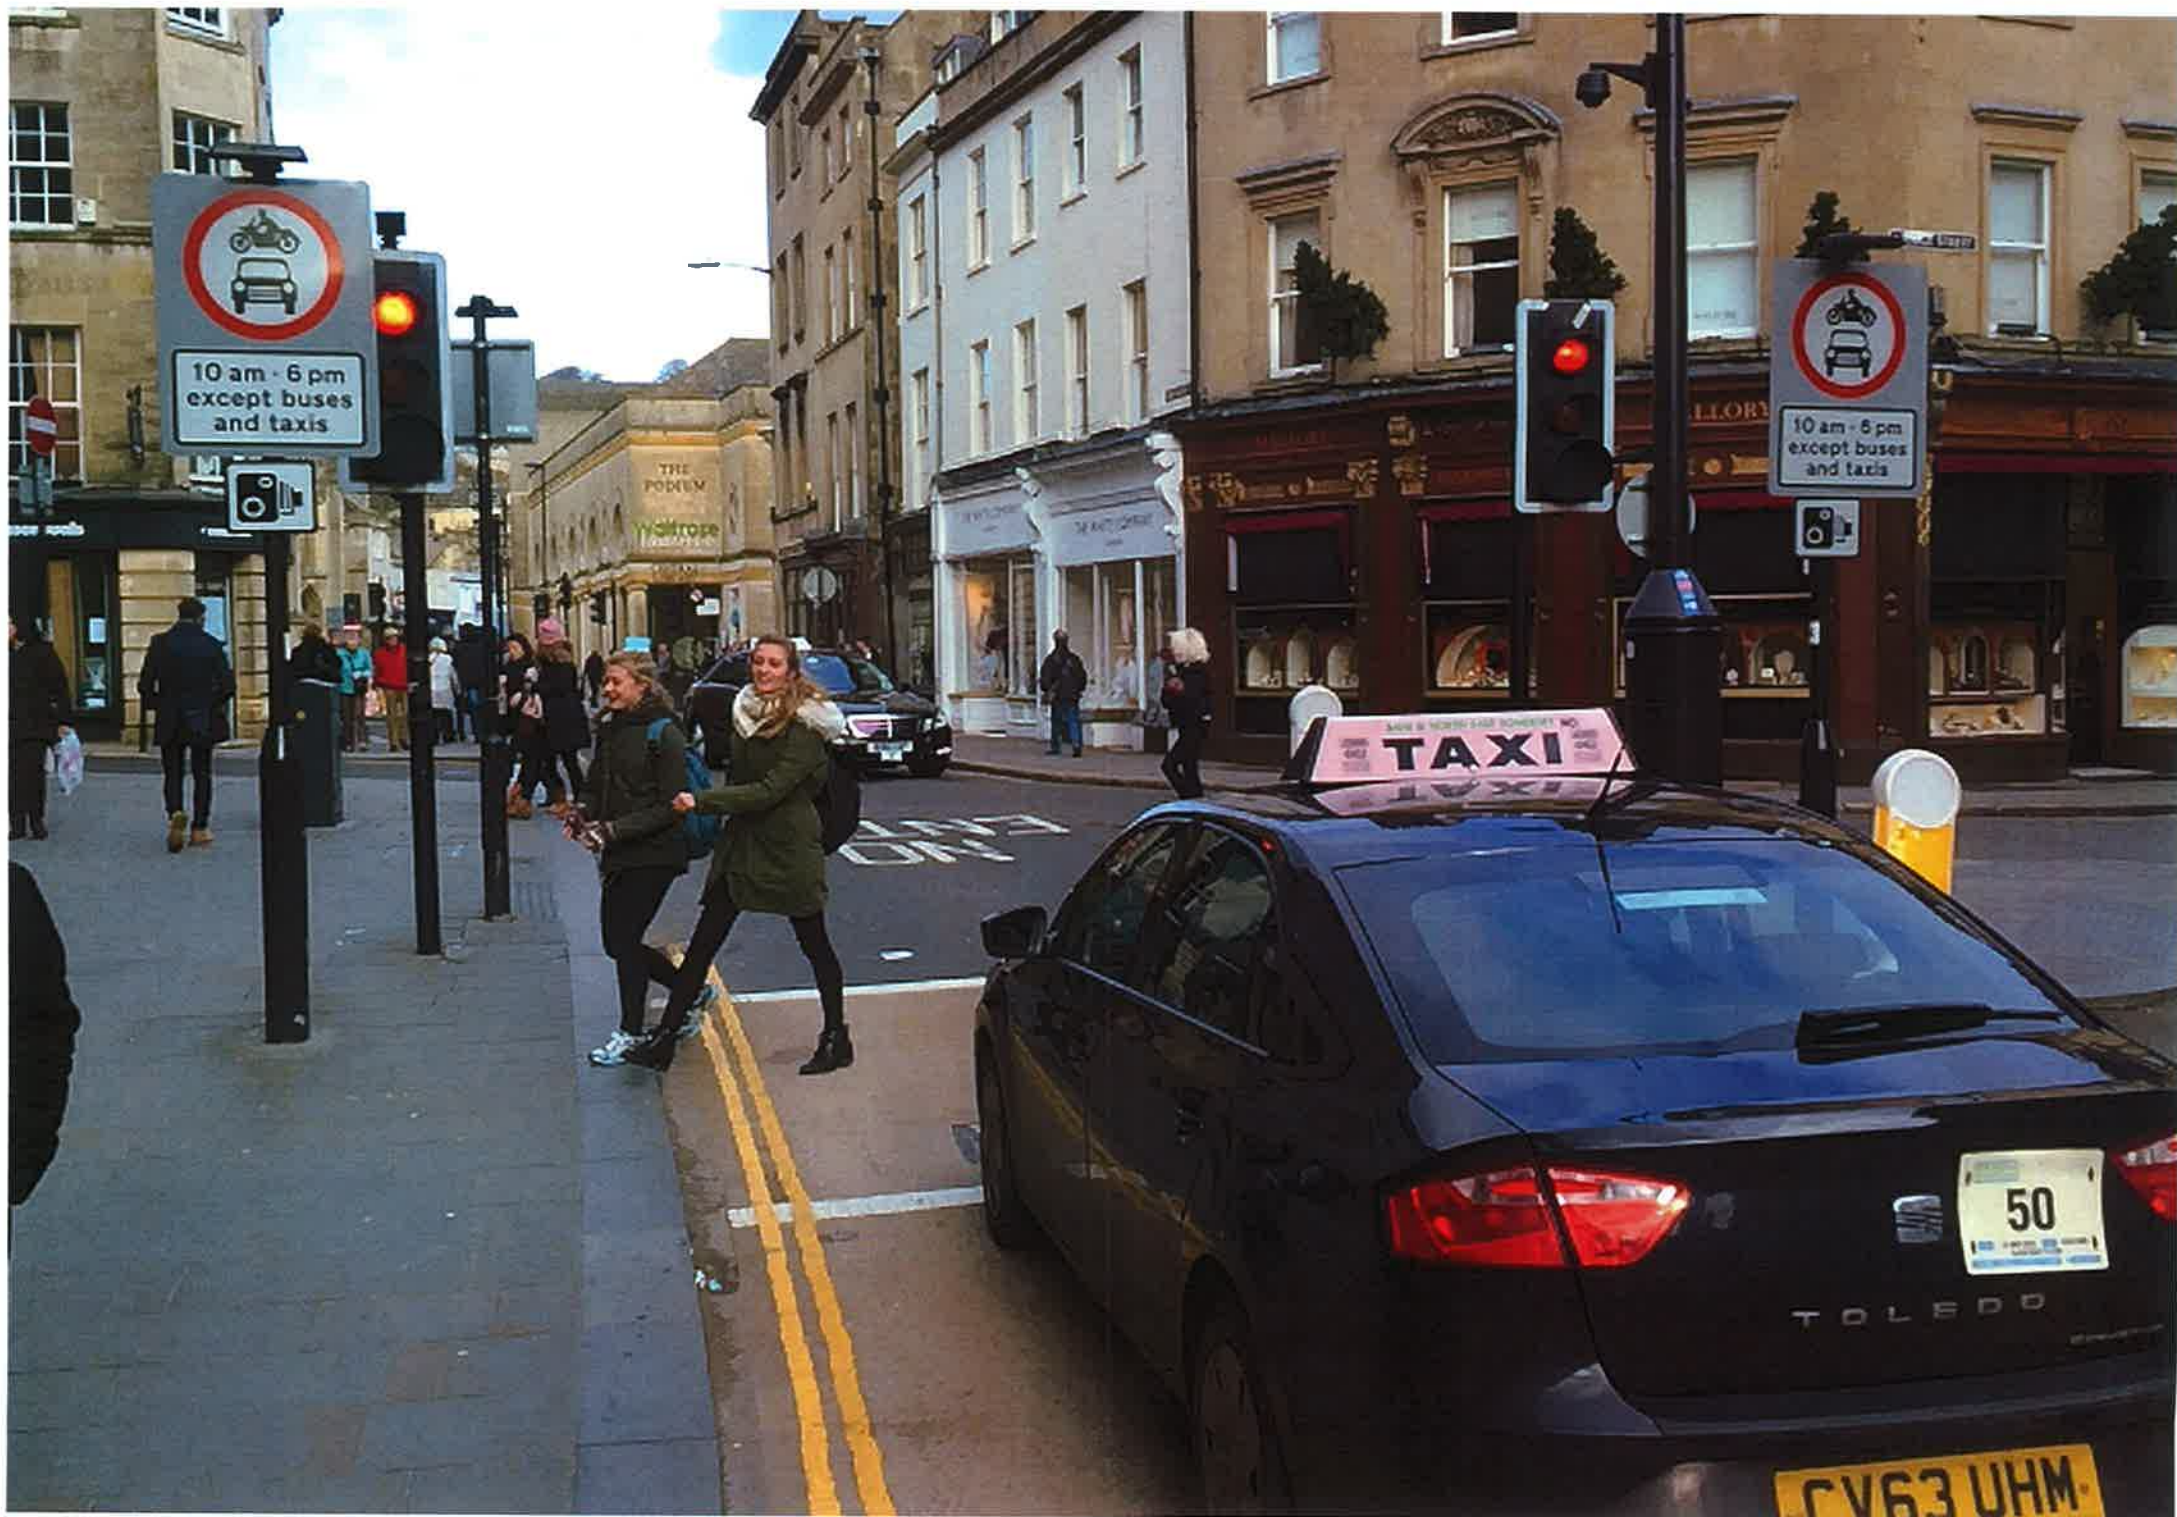

TRAFFIC CAMERA
ENFORCEMENT
AHEAD

TK Maxx

HERO
WALK OF
FAME

X904 GCE

PICKFORD
Business

↑
ALL
TRAFFIC

T.K. maxx

TAXI
GL11 2JH

↑
ALL
TRAFFIC

10 am - 6 pm
except buses
and taxis

10 am - 6 pm
except buses
and taxis

AND A NORTH EAST BATHS NO. 10
TAXI

50

TOLEDO

CV63 UHM